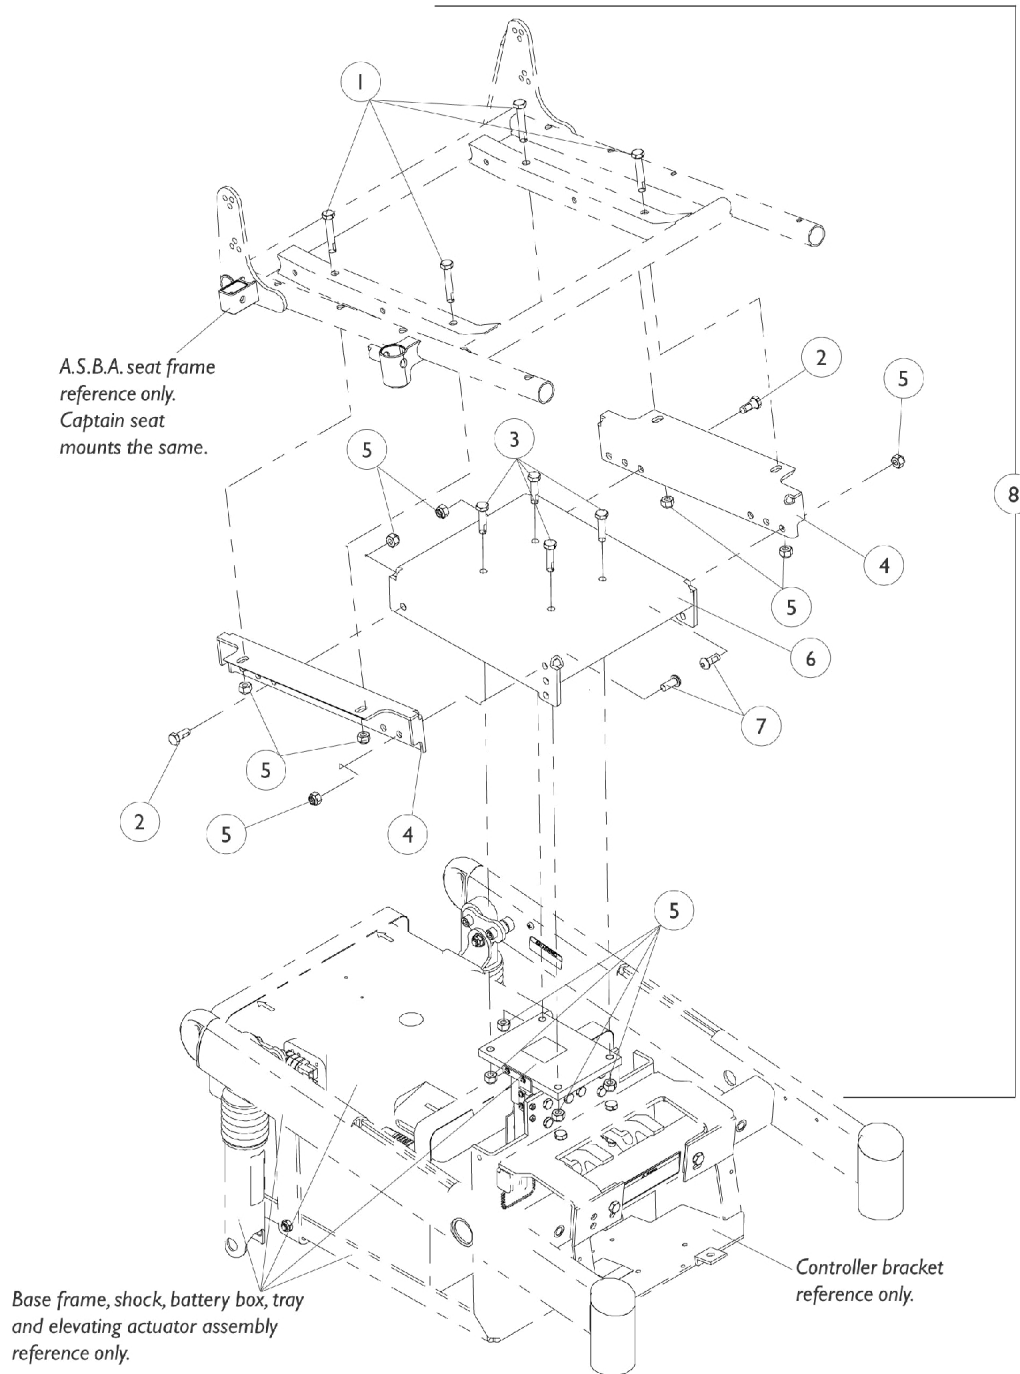

# (ASBA Seat Before 7/5/05) and Captain Seat Frame Mounting Hardware For Elevating Seat

Discontinued 10/16/06. No longer offered on Van Seats for 3G Storm Series

# (ASBA Seat Before 7/5/05) and Captain Seat Frame Mounting Hardware For Elevating Seat

Discontinued 10/16/06. No longer offered on Van Seats for 3G Storm Series

Item Number	Note	Part Number	Description	Quantity Per	
				Package	Assembly
1		1043627-NLA	NLA - Screw, Hex Head w/ Patch (5/16-18 x 1-3/4")	1	4
2		1039860	Screw, Hex Head w/ Patch (5/16-18 x 3/4")	1	2
3		7930337-NLA	NLA - Package, Screw, Hex Head w/ Patch (5/16-18 x 1-1/4")	25	4
4		1106521-NLA	NLA - Bracket, Seat Frame Support, Black	1	2
5		1026158	Locknut (5/16-18)	1	12
6		1106522-NLA	NLA - Bracket, Seat Frame Mounting, Black	1	1
7		1065215	Screw, Socket Button Head w/ Patch (5/16-18 x 3/4")	1	2
8	A	1108224-NLA	NLA - Hardware, Seat Frame Mounting	1	1

NOTE: A - Includes items 1-7