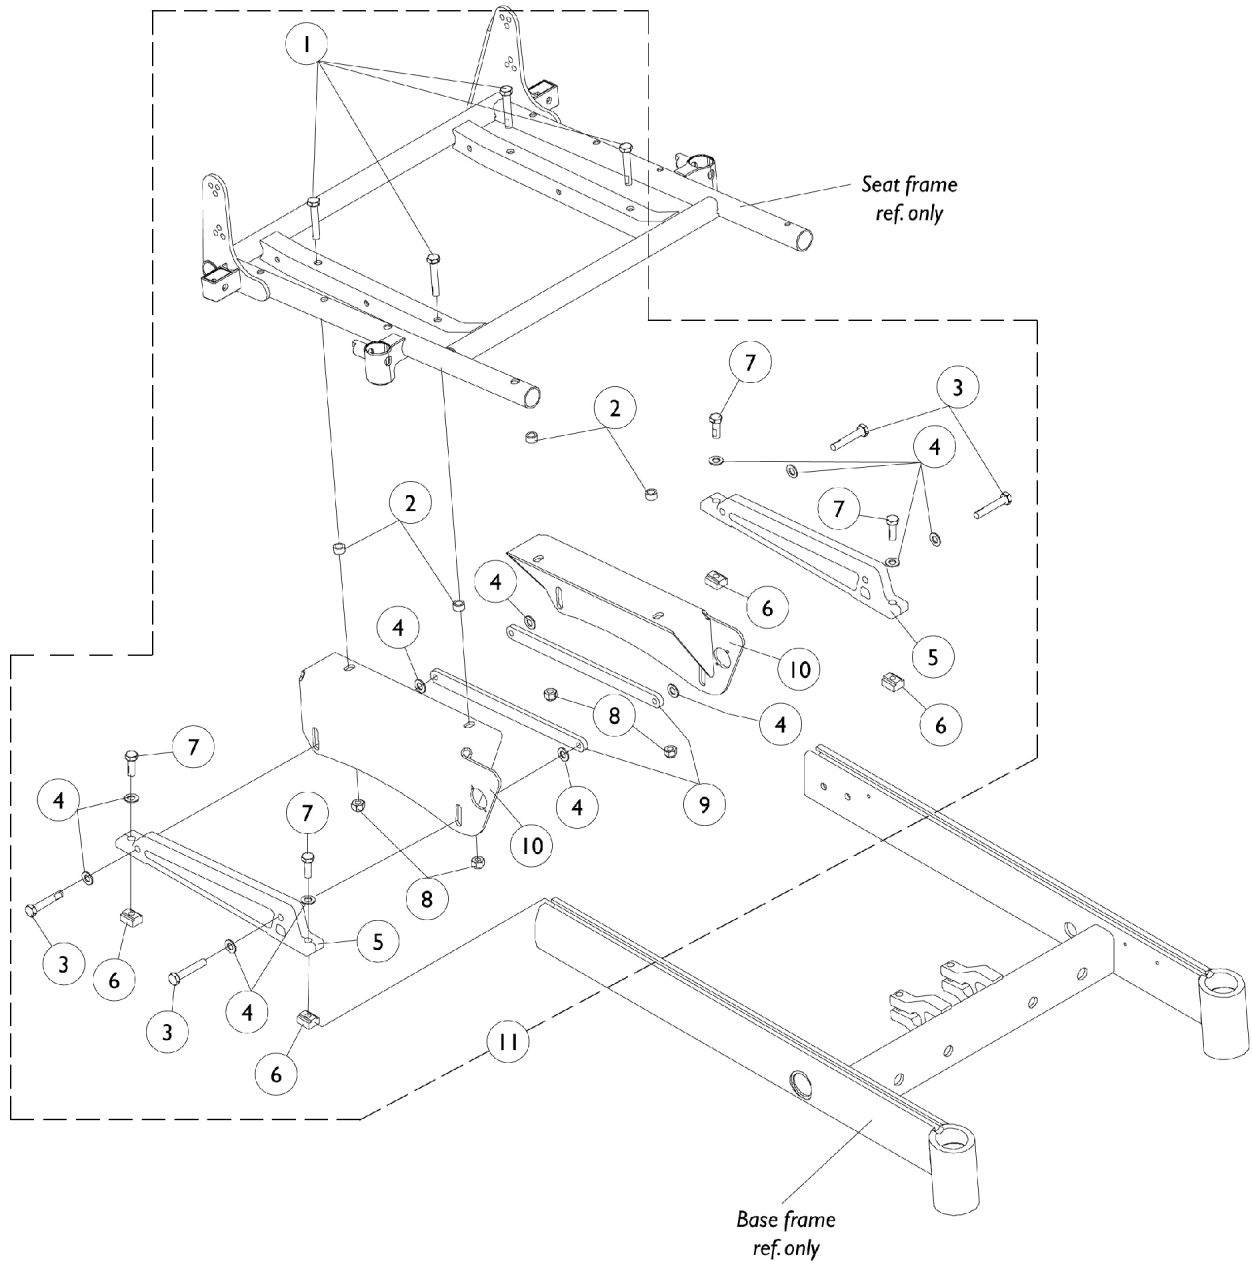

Seat Frame Mounting Hardware (16" - 24" Wide) ASBA (Before 7/5/05)

Seat Frame Mounting Hardware (16" - 24" Wide) ASBA (Before 7/5/05)

Item Number	Note	Part Number	Description	Quantity Per	
				Package	Assembly
1	A	1043627-NLA	NLA - Screw, Hex Head w/ Patch (5/16-18 x 1-3/4")	1	4
1	B	1070398-NLA	NLA - Screw, Hex Head (5/16-18 x 1-1/2")	1	4
2	A	1070413-NLA	NLA - Spacer (21/64 x 1/2 x 17/64")	1	4
3		1043627-NLA	NLA - Screw, Hex Head w/ Patch (5/16-18 x 1-3/4")	1	4
4		1025704	Washer, Flat (5/16 x 5/8 x 1/16")	1	12
5		1070388	Support, Seat, Black	1	2
6		1069724	T-Nut (5/16-18)	1	4
7		1070462-NLA	NLA - Screw, Hex Head w/ Patch (5/16-18 x 7/8")	1	4
8		1026158	Locknut (5/16-18)	1	4
9		1070396-NLA	NLA - Strap, Bolt, Black	1	2
10	D	1104428	Plate, Low Seat Mounting - Right	1	1
10	D	1104429	Plate, Low Seat Mounting - Left	1	1
10	E	1104430	Plate, Medium Seat Mounting - Right	1	1
10	E	1104431	Plate, Medium Seat Mounting - Left	1	1
10	F	1104432	Plate, Tall Seat Mounting - Right	1	1
10	F	1104433	Plate, Tall Seat Mounting - Left	1	1
11	C,G	1104764-NLA	NLA - Hardware, Seat Frame Mounting (16" W)	1	1
11	C,G	1104763-NLA	NLA - Hardware, Seat Frame Mounting (17" W and Wider)	1	1

NOTE: A - Part number 1043627 and 1071413 are used on the 16" wide chairs only
B - Part number 1070398 is used on 17" and wider chairs only
C - Item number 10 not included
D - Low 17-1/2" Seat to Floor
E - Medium 19-3/4" Seat to Floor
F - Tall 21-1/2" Seat to Floor
G - Includes items 1-9