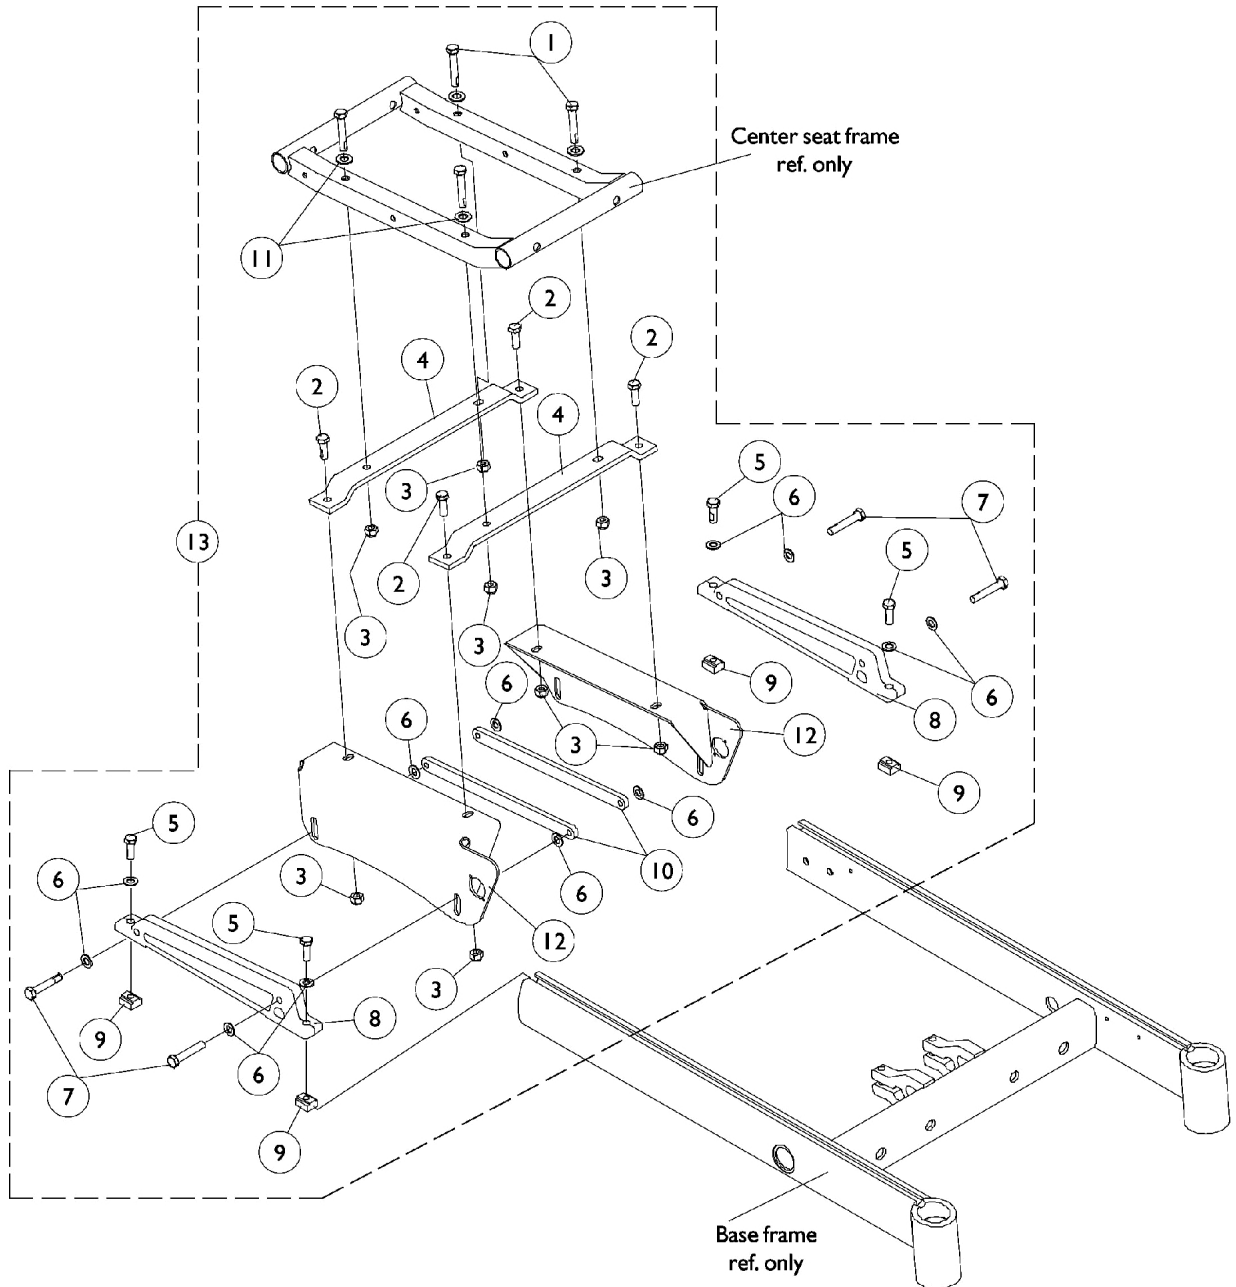

Seat Frame Mounting Hardware

(12"-15" Wide ASBA), (12"-16" Wide ADJASBA Seats & TRBKTS Option)

NOTE: The ASBA and ADJASBA seat frame assemblies use the same mounting hardware.

Seat Frame Mounting Hardware (12"-15" Wide ASBA), (12"-16" Wide ADJASBA Seats & TRBKTS Option)

NOTE: The ASBA and ADJASBA seat frame assemblies use the same mounting hardware.

Item Number	Note	Part Number	Description	Quantity Per	
				Package	Assembly
1		1042484-NLA	NLA - Screw, Hex Head (5/16-18 x 2")	1	4
2		1070462-NLA	NLA - Screw, Hex Head w/ Patch (5/16-18 x 7/8")	1	4
3		1026158	Locknut (5/16-18)	1	8
4		1070465-NLA	NLA - Bracket, Mounting, Black - Junior	1	2
5		1070462-NLA	NLA - Screw, Hex Head w/ Patch (5/16-18 x 7/8")	1	4
6		1025704	Washer, Flat (5/16 x 5/8 x 1/16")	1	12
7		1043627-NLA	NLA - Screw, Hex Head w/ Patch (5/16-18 x 1-3/4")	1	4
8		1070388	Support, Seat, Black	1	2
9		1069724	T-Nut (5/16-18)	1	4
10		1070396-NLA	NLA - Strap, Bolt, Black	1	2
11		1079247	Washer, Flat (21/64 x 53/64 x 7/64")	1	4
12	B	1104428	Plate, Low Seat Mounting - Right	1	1
12	B	1104429	Plate, Low Seat Mounting - Left	1	1
12	C	1104430	Plate, Medium Seat Mounting - Right	1	1
12	C	1104431	Plate, Medium Seat Mounting - Left	1	1
12	D	1104432	Plate, Tall Seat Mounting - Right	1	1
12	D	1104433	Plate, Tall Seat Mounting - Left	1	1
13	A,E	1104765	Hardware, Seat Frame Mounting	1	1

NOTE: A - Item number 12 not included
 B - Low 17-1/2" Seat to Floor
 C - Medium 19-3/4" Seat to Floor
 D - Tall 21-1/2" Seat to Floor
 E - Includes items 1-11