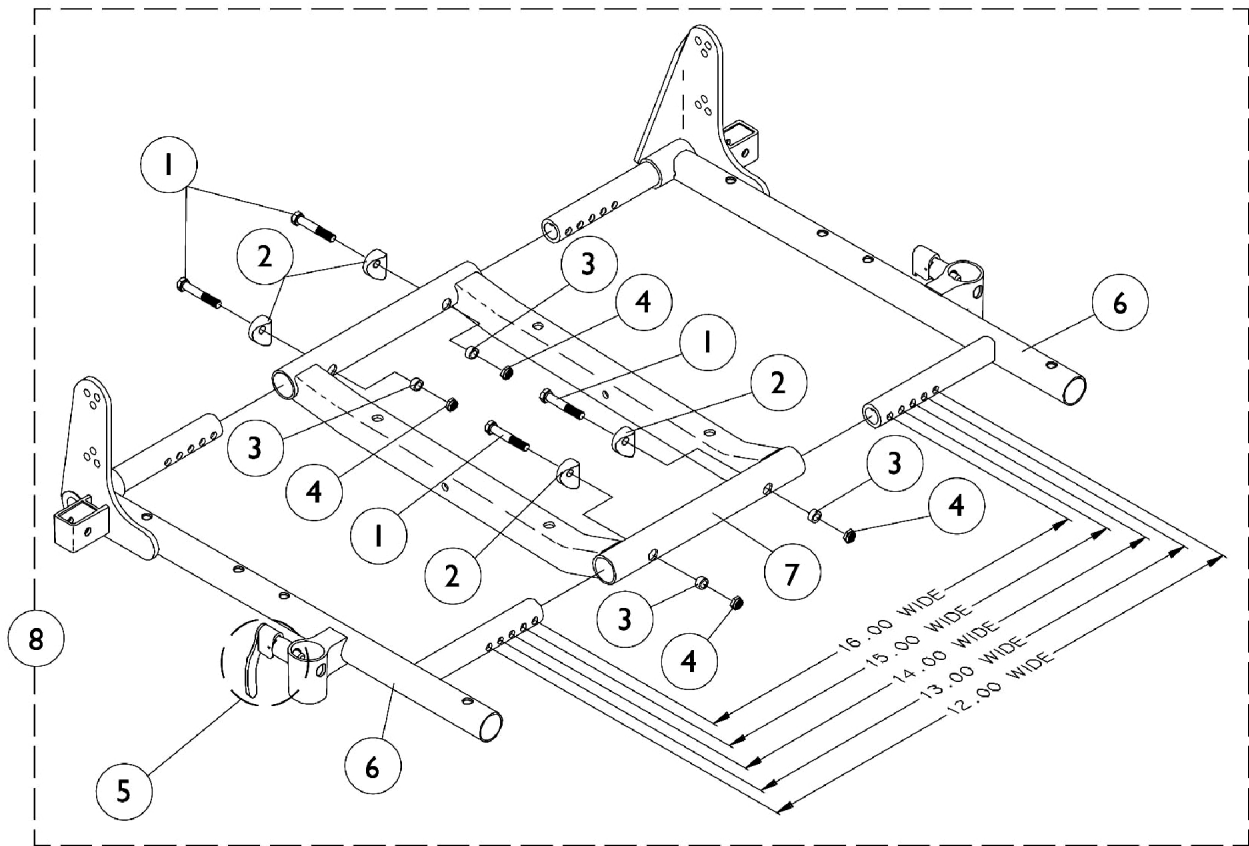

ASBA Seat Frame and Hardware (12"-15" Wide) (Before 7/5/05)

The 16" wide setting is not used for 3G Storm Series models

ASBA Seat Frame and Hardware (12"-15" Wide) (Before 7/5/05)

The 16" wide setting is not used for 3G Storm Series models

Item Number	Note	Part Number	Description	Quantity Per	
				Package	Assembly
1		1037610	Screw, Hex Head (1/4-20 x 1-5/8")	1	4
2		1026099	Spacer, Coved (1/4 x 11/16 x 1/2")	1	4
3		1047449-NLA	NLA - Spacer (1/4 x 3/8 x 3/16")	1	4
4		1025736	Locknut (1/4-20)	1	4
5		47471X074	Spring, Arm Lock	1	1
5		1028594	Pin, Arm Lock, Black	1	1
5		1090768	Kit, Lock Handle w/Rivets (Pair)	2	1
6-8		See Chart	#'s 6-8 ASBA Seat Frame and Hardware	1	1

#'s 6-8 Seat Frames

Item Number	Description	12"-13" W 12"-15" D	14"-15" W 12"-15" D	14"-15" W 16"-17" D	14"-15" W 18"-19" D	14"-15" W 20"-21" D	14"-15" W 22" D
6	Seat Frame Right See Note(s) A	1070473-NLA	1070473-NLA	1070473-NLA	1070526-NLA	1070528-NLA	1070530-NLA
6	Seat Frame Left See Note(s) A	1070474-NLA	1070474-NLA	1070474-NLA	1070527-NLA	1070529-NLA	1070531-NLA
7	Seat Frame Center	1070476-NLA	1070476-NLA	1070476-NLA	1070476-NLA	1070533-NLA	1070533-NLA
8	Seat Frame Assembly See Note(s) B	1070469-NLA	1070469-NLA	1070469-NLA	1070534-NLA	1070535-NLA	1070536-NLA
NOTE: A - Seat frame includes item 5 arm lock assembly. B - Includes items 1-7							