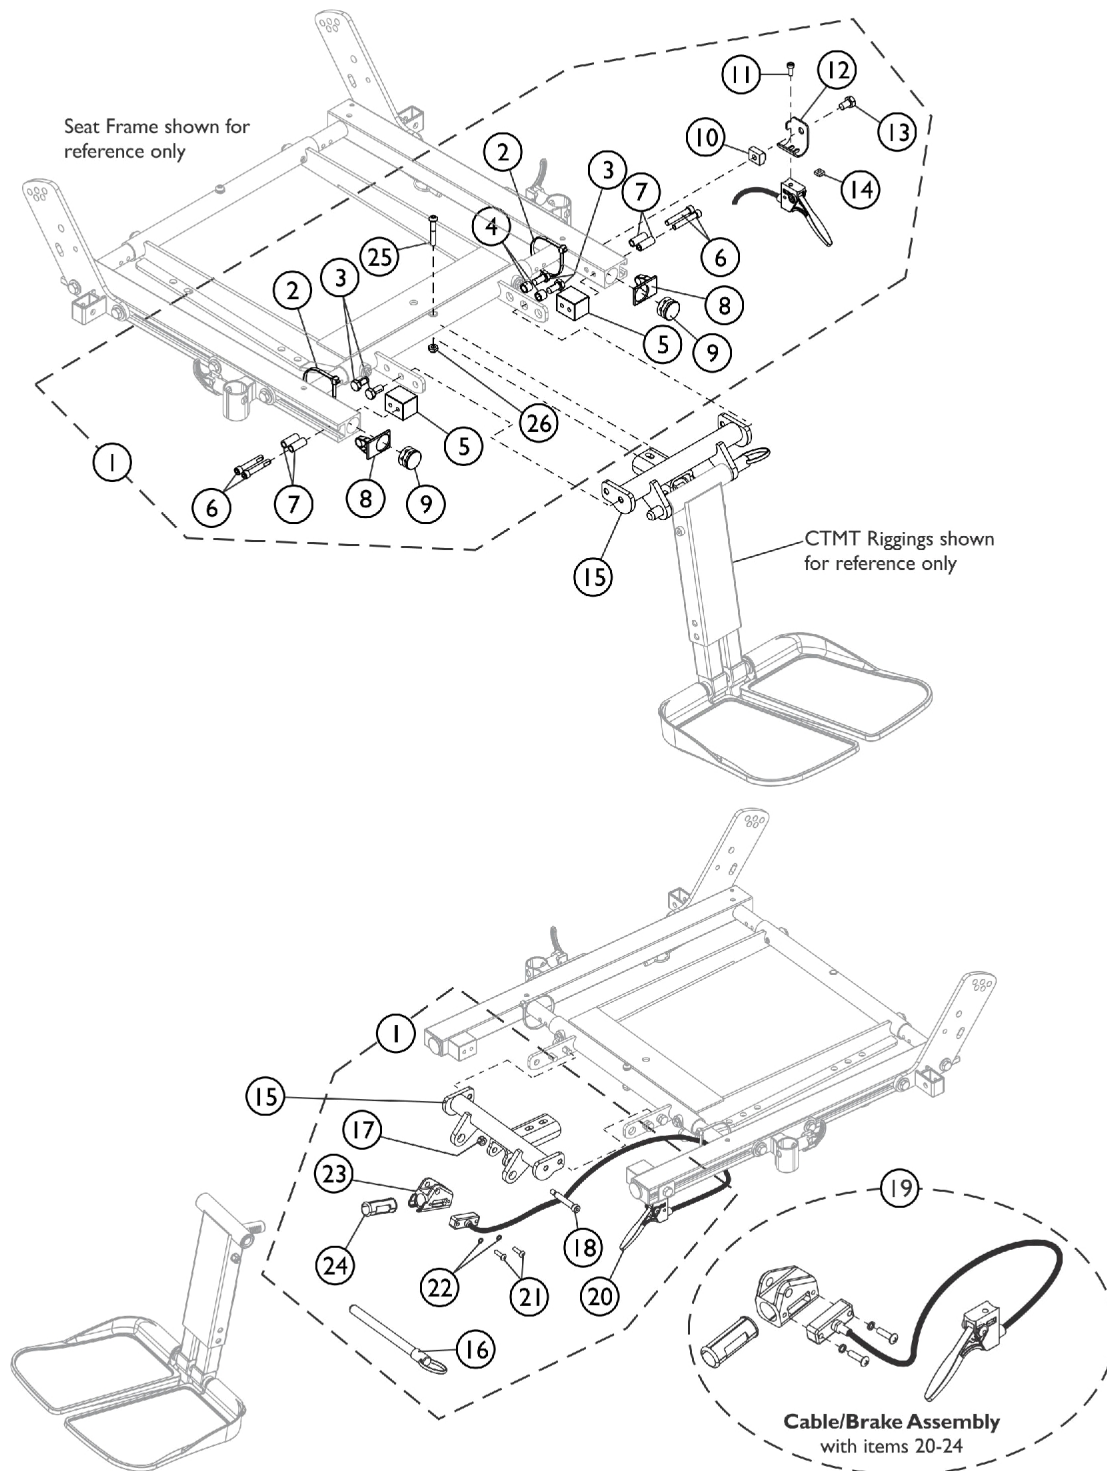

# Center Mount Rigging Mounting Hardware (CTMT-F/CTMT-FL/CTMT-FJ) (TDX After 7/4/05) (M71 After 8/7/05) (M91 After 10/3/05)

# Center Mount Rigging Mounting Hardware (CTMT-F/CTMT-FL/CTMT-FJ)

(TDX After 7/4/05) (M71 After 8/7/05) (M91 After 10/3/05)

Item Number	Note	Part Number	Description	Quantity Per	
				Package	Assembly
1	A	1124701	Kit, CTMT-F/CTMT-FL/CTMT-FJ Center Mount Rigging Mounting Hardware	1	1
2			Tie Wrap (11-1/2" L)	1	2
3			Screw, Hex Head w/ Patch (5/16-18 x 5/8")	1	4
4			Spacer (5/16 x 7/16 x 3/8")	1	2
5			Block, Threaded	1	2
6			Screw, Socket Head Cap w/ Patch (1/4-20 x 1-1/2")	1	4
7			Spacer (1/4 x 3/8 x 29/32")	1	4
8			Cap, End, Side Rail, Black	1	2
9			Plug Button, Black (1")	1	2
10			T-Nut (5/16-18)	1	1
11			NLA - Screw, Socket Head (#10-32 x 1/2")	1	1
12			Bracket, Release Handle Mounting, Black	1	1
13			NLA - Screw, Hex Head w/ Patch (5/16-18 x 1/2")	1	1
14			Nut, Square (#10-32)	1	1
16			NLA - Pin, Quick Release (5" Long)	1	1
17			Locknut (1/4-20)	1	1
18			Screw, Shoulder Hex Socket Head (5/16" x 1-5/8", 1/4-20)	1	1
20			Cable/Brake Assembly	1	1
21			Screw, Phillips Pan Head (#10-32 x 11/16")	1	2
22			NLA - Washer, Lock (3/16 x 5/16 x 1/32")	1	2
23			Housing, Ratchet	1	1
24			Bearing, Glide	1	1
25			Screw, Socket Button Head (1/4-20 x 1-1/2")	1	1
26			Locknut (1/4-20)	1	1
15	C	1122675	Support, Center Mount Rigging, Black (16 - 19" D)	1	1
15	D	1136001	Support, Center Mount Rigging, Long, Black (19 - 22" D)	1	1
19	B	1121079	Cable/Brake Assembly w/ Ratchet Housing and Glide Bearing	1	1
20		1113622	Cable/Brake Assembly	1	1
21		40163X008	Screw, Phillips Pan Head (#10-32 x 11/16")	1	2
22		1028527-NLA	NLA - Washer, Lock (3/16 x 5/16 x 1/32")	1	2
23		1113389	Housing, Ratchet	1	1
24		1113383	Bearing, Glide	1	1

NOTE: A - Includes items 2-14, 16-18 and 20-26  
B - Includes items 20-24  
C - Support used for 16"-19" deep seats  
D - Support used for 19"-22" deep seats