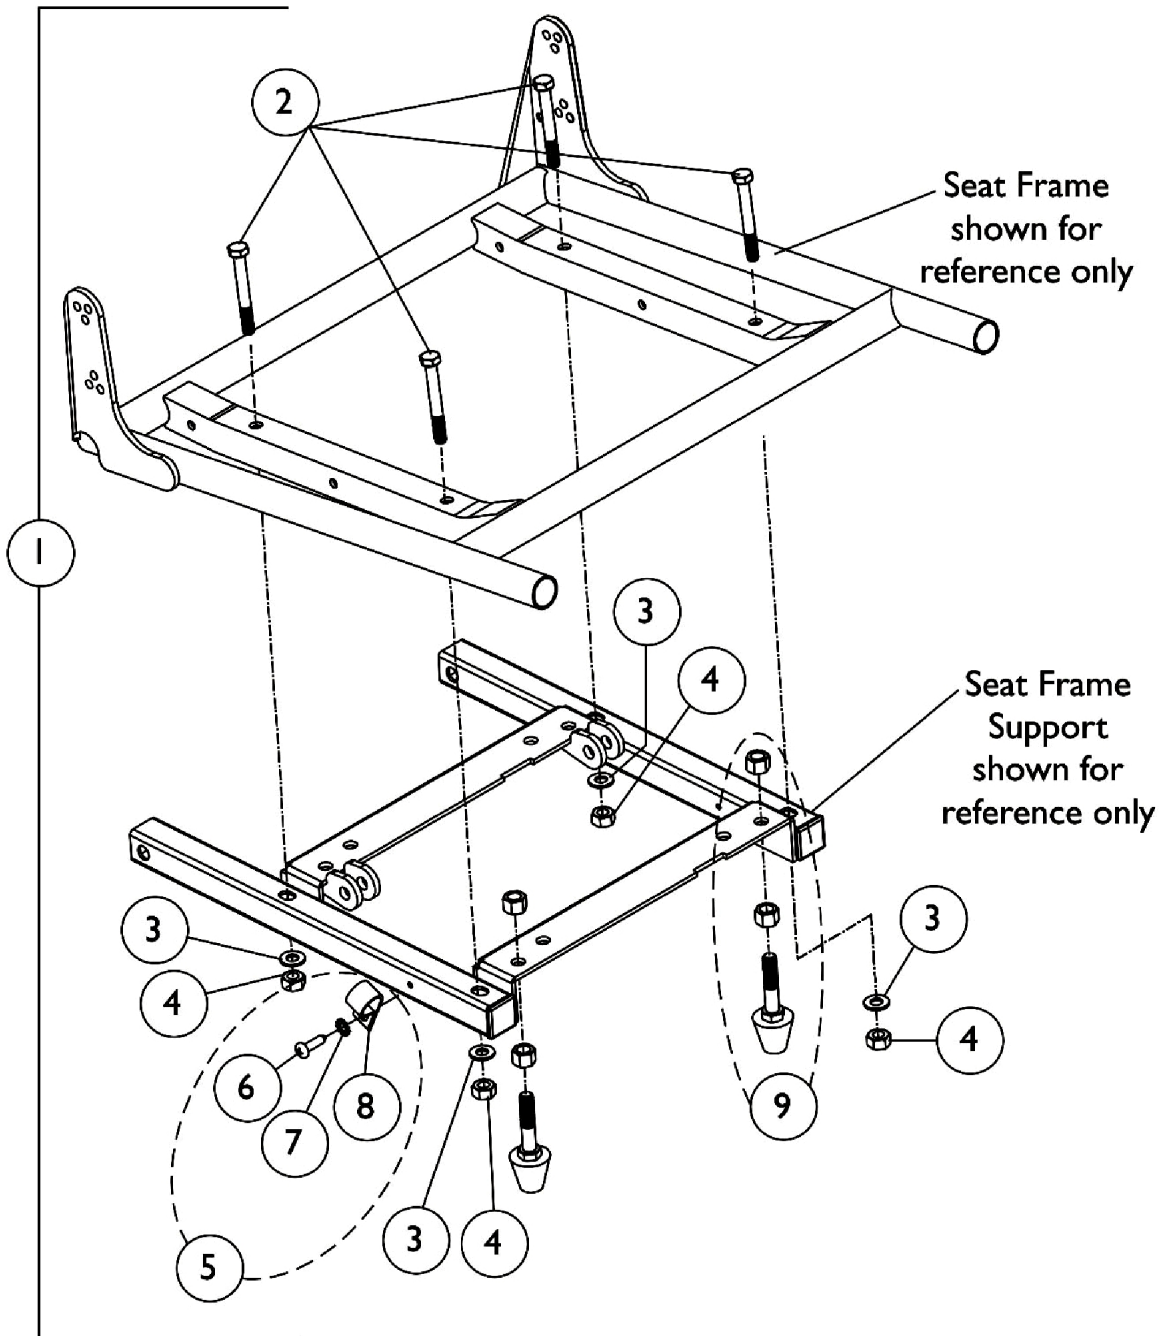

# ASBA Seat Mounting Hardware

16"-22" Wide

## ASBA Seat Mounting Hardware 16"-22" Wide

Item Number	Note	Part Number	Description	Quantity Per	
				Package	Assembly
1	A	1107307-NLA	NLA - Kit, 0 Degree 16-22" Wide ASBA Seat Mounting Hardware	1	1
2			Screw, Hex Head (5/16-18 x 2-3/4")	1	4
3			Washer, Flat (5/16 x 5/8 x 1/16")	1	4
4			Locknut (5/16-18)	1	4
5	B	1106544-NLA	NLA - Kit, Switch Clip with Mounting Hardware	2	1
6			NLA - Bracket, Cable/Wire Mounting, Black	1	1
7			Screw, Phillips Pan Head Tap (#10-16 x 3/4")	1	1
8			Lockwasher, External Tooth (#10)	1	1
9		1111007-NLA	NLA - Bumper with Mounting Hardware (Pair)	2	1
NOTE: A - Includes items 2-4 B - Includes items 6-8					