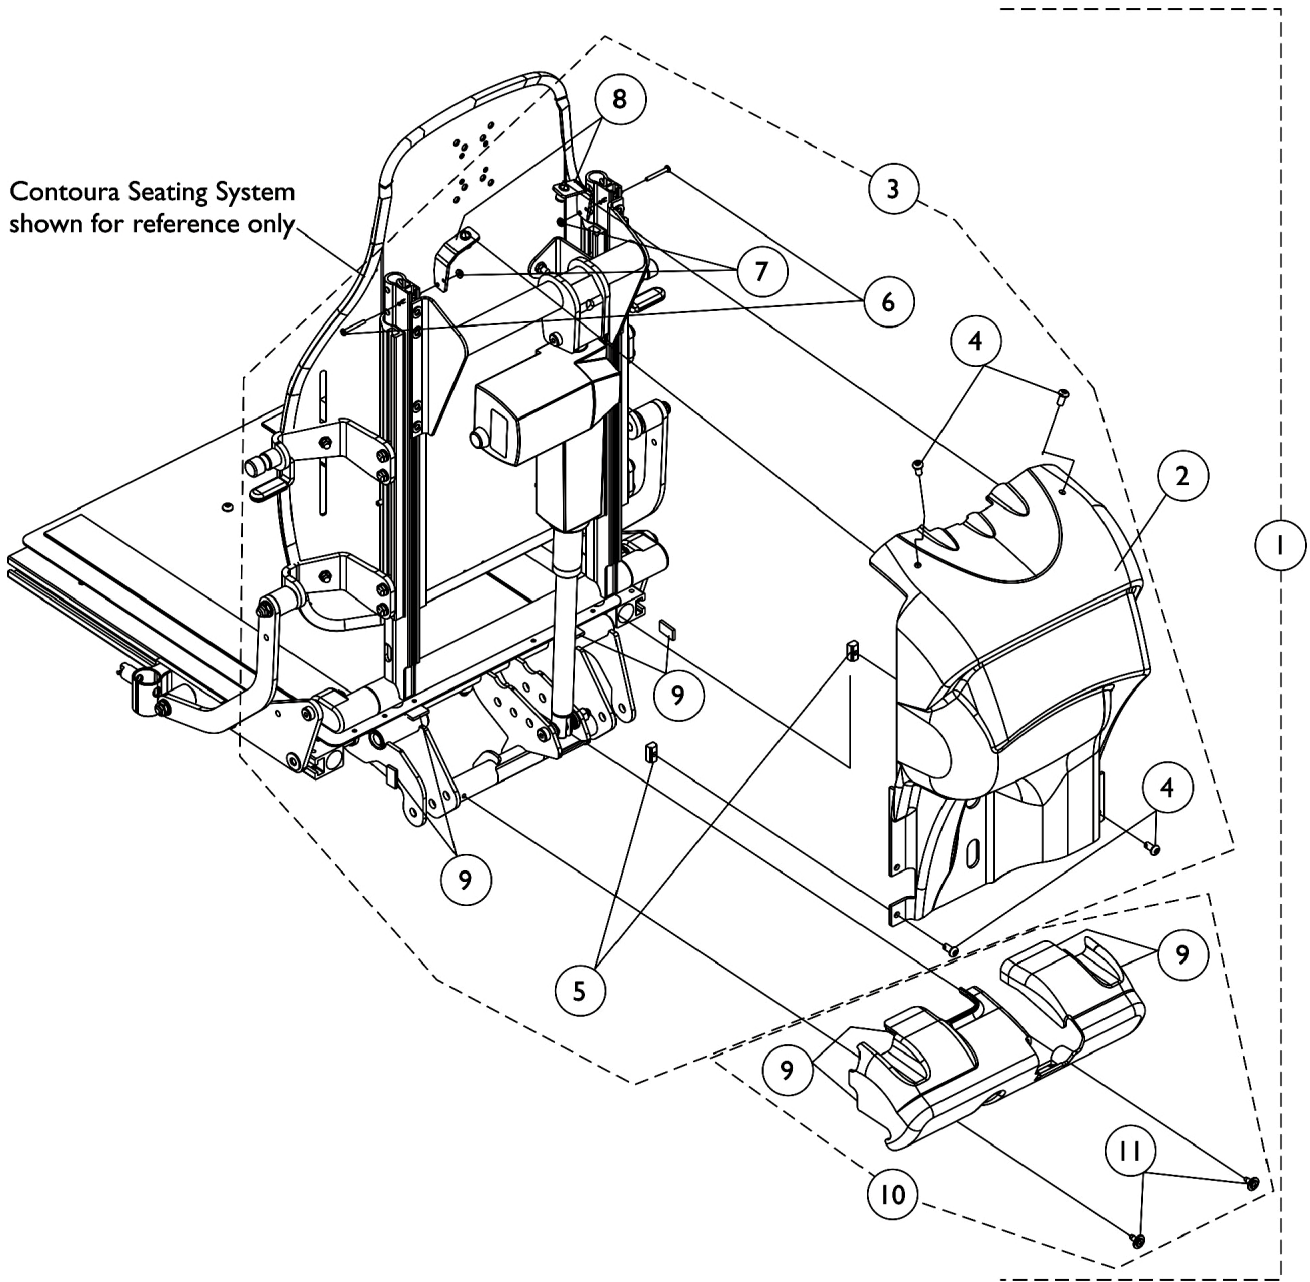

Contoura Seating Shroud Covers

Contoura Seating Shroud Covers

Item Number	Note	Part Number	Description	Quantity Per	
				Package	Assembly
1	A	1125705	NLA - Kit, Controller and Seat Frame Shroud Covers with Hardware	1	1
2			NLA - Cover, Back, Controller Shroud	1	1
4			Screw, Button Head w/ Patch (1/4-20 x 1/2")	1	4
5			T-Nut (1/4-20)	1	2
6			NLA - Screw, Phillips Pan Head (#6-32 x 1-1/8")	1	2
7			NLA - Nut, Hex Lock (#6-32)	1	2
8			NLA - Bracket, Shroud, Black - Right	1	1
8			NLA - Bracket, Shroud, Black - Left	1	1
9			Fastener, Dual Lock (1/2" W x 7/8" L)	1	8
10			NLA - Cover Assembly, Seat Frame Shroud	1	1
3	B	1125728-NLA	Kit, Controller Shroud Mounting Hardware	1	1
4			Screw, Button Head w/ Patch (1/4-20 x 1/2")	1	4
5			T-Nut (1/4-20)	1	2
6			NLA - Screw, Phillips Pan Head (#6-32 x 1-1/8")	1	2
7			NLA - Nut, Hex Lock (#6-32)	1	2
8			NLA - Bracket, Shroud, Black - Right	1	1
8			NLA - Bracket, Shroud, Black - Left	1	1
9			Fastener, Dual Lock (1/2" W x 7/8" L)	1	4
10	C	1125704-NLA	NLA - Cover Assembly, Seat Frame Shroud	1	1
9		1090197	Fastener, Dual Lock (1/2" W x 7/8" L)	1	4
11		1114308	Screw, Phillips Pan Head Tap (#10-32 x 1/2")	1	2
NOTE: A - Includes items 2, 4-10 B - Includes items 4-9 C - Includes Shroud Cover, items 9 and 11					