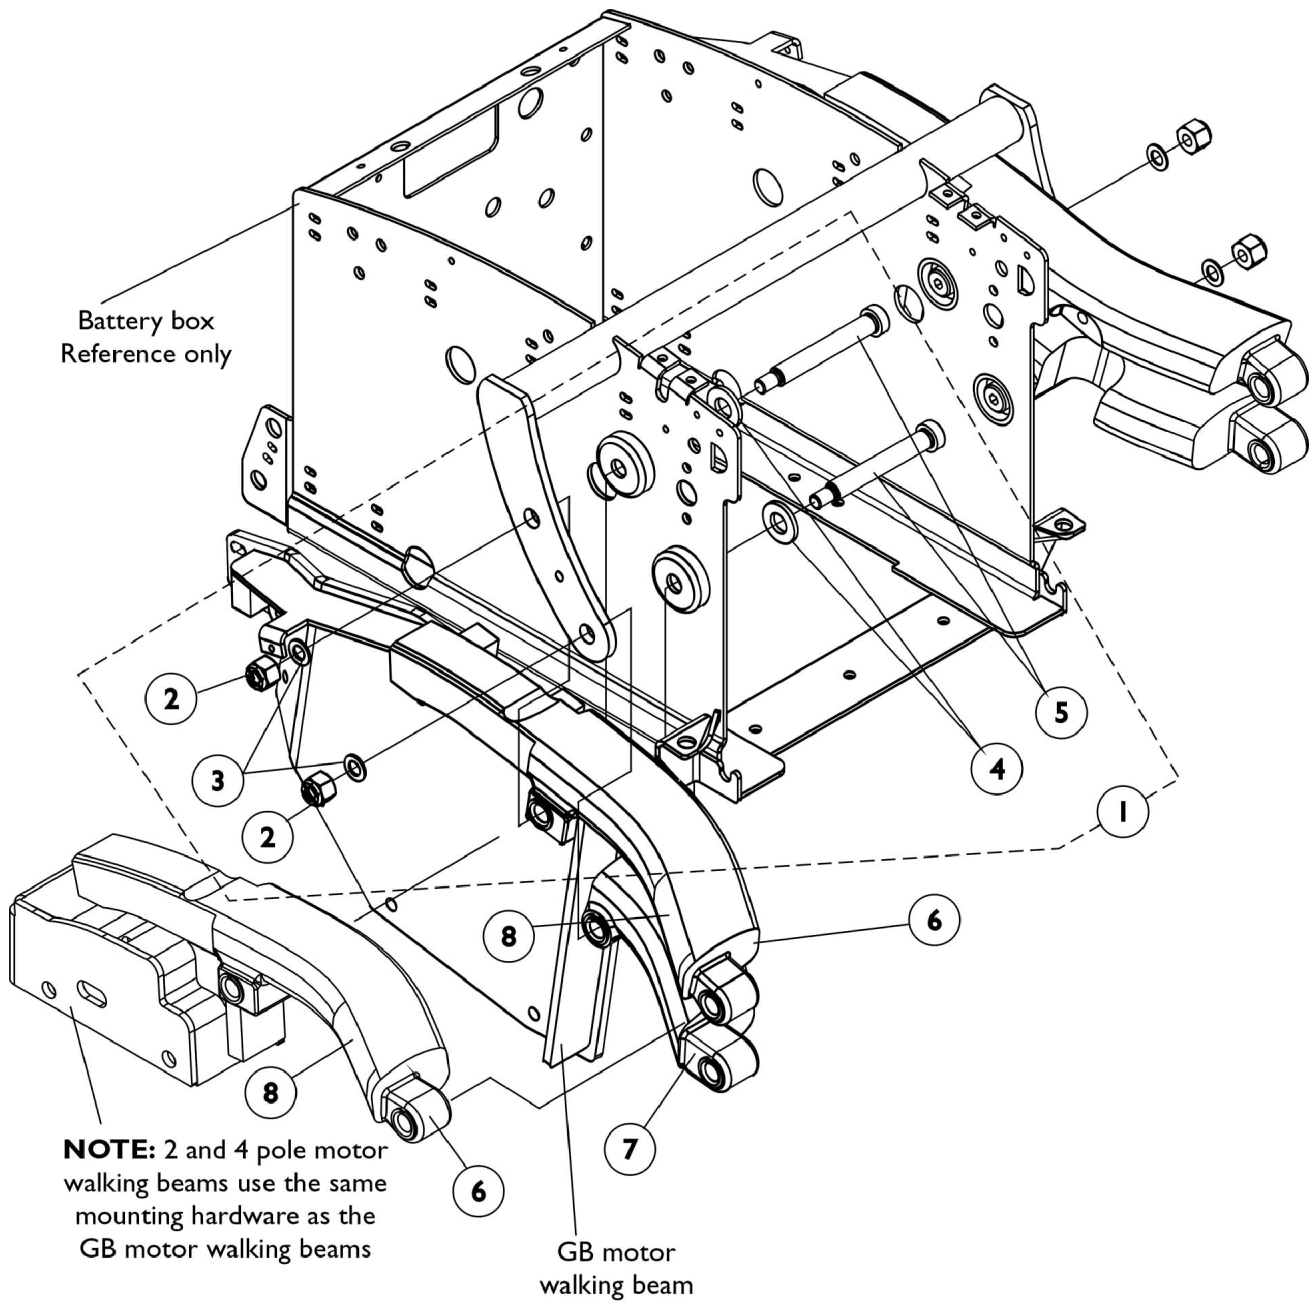

Walking Beam Assembly (Before 4/26/05)

Walking Beam Assembly (Before 4/26/05)

Item Number	Note	Part Number	Description	Quantity Per	
				Package	Assembly
1	A	1120355-NLA	NLA - Hardware, Walking Beam Mounting	1	1
2		1065216	Locknut (3/8-16)	1	2
3		1065214	Washer, Flat (3/8 x 11/16 x 1/16")	1	2
4		1003766-NLA	NLA - Washer, Plain (1/2 x 1 x 1/8")	1	2
5		1113246-NLA	NLA - Screw, Shoulder Hex Socket Head (1/2 x 3-1/4", 3/8-16)	1	2
6	B	8881113144-NL A	NLA - Beam, Walking without Model Decal GB - Right	1	1
6	B	8881113145	NLA - Beam, Walking without Model Decal GB - Left	1	1
6	B	8881113158-NL A	NLA - Walking Beam w/o Model Decal, 2 and 4 Pole Motor - Right	1	1
6	B	8881113159-NL A	NLA - Walking Beam w/o Model Decal, 2 and 4 Pole Motor - Left	1	1
7	B	8881113218-NL A	NLA - Walking Beam, Lower - Right	1	1
7	B	8881113219-NL A	NLA - Walking Beam, Lower - Left	1	1
8		1117207-NLA	NLA - Decal, TDX 3, Yellow	1	1
8		1117206-NLA	NLA - Decal, TDX 4, Yellow	1	1
8		1117205-NLA	NLA - Decal, TDX 5, Yellow	1	1

NOTE: A - Includes items 2-5
B - Specify frame color when ordering, see page titled "Frame Finishes and Touch-Up Paints".