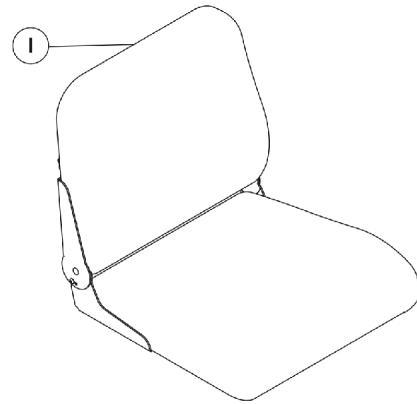

## 18-20" Seat and Arms

Item Number	Note	Part Number	Description	Quantity Per	
				Package	Assembly
1		1116973-NLA	NLA - Seat Assembly, Grey (18" W)	1	1
1		1125341-NLA	NLA - Seat Assembly, Grey ( 20" W)	1	1
2	A,F	1133152	NLA - Kit, Arm Assembly with Seat Pivot (18-20" Wide Seat)	1	1
3			NLA - Arm Assembly, Flip-Up, Black - Left	1	1
4			Knob, Adjustment, Black (5/16-18 x 3/4")	1	3
5			NLA - Arm Assembly, Flip-Up, Black - Right	1	1
6			NLA - Plate, Reinforcement (18-20" Wide Chairs)	1	1
7			Washer (1/4 x 1/2 x 1/16")	1	10
8			NLA - Screw, Hex Head Cap w/ Patch (1/4-20 x 1")	1	10
9			NLA - Pivot, Seat	1	1
10			Washer, Steel (5/16 x 1-1/4 x 1/16")	1	4
11			Screw, Hex Head w/ Patch (5/16-18 x 1")	1	4
12	B,G	1114228-NLA	NLA - Arm Assembly, Flip-Up, Black - Left	1	1
12	B	1137221-NLA	NLA - Arm Assembly, Flip-Up, Black - Left	1	1
13		1116976-NLA	NLA - Arm Pad Assembly, Desk Length with Hardware - Left	1	1
14		1114910	Knob, Adjustment, Black (5/16-18 x 3/4")	1	1
15	G	1116906-NLA	NLA - Tube, Lower Arm - Left	1	1
15		1113647	Tube, Arm, Lower Adjustable Width, Black - Left	1	1
16	C,G	1114227-NLA	NLA - Arm Assembly, Flip-Up, Black - Right	1	1
16	C	1137220-NLA	NLA - Arm Assembly, Flip-Up, Black - Right	1	1
17		1116975-NLA	NLA - Arm Pad Assembly, Desk Length with Hardware - Right	1	1
18		1114910	Knob, Adjustment, Black (5/16-18 x 3/4")	1	1
19	G	1116905-NLA	NLA - Tube, Lower Arm - Right	1	1
19		1113646	Tube, Arm, Lower Adjustable Width, Black - Right	1	1
20	D,E	1119791-NLA	NLA - Kit, Arm Assembly with Seat Pivot (18-20" Wide Seat)	1	1
21			Plate, Reinforcement	1	1
22			Locknut (5/16-18)	1	4
23			NLA - Bracket, Seat Mounting, Black	1	1
24			Washer (1/4 x 23/32 x 1/16")	1	4
25			NLA - Screw, Hex Head Cap w/ Patch (1/4-20 x 1")	1	4
26			NLA - Pivot, Seat	1	1
27			Washer, Steel (5/16 x 1-1/4 x 1/16")	1	4
28			Screw, Hex Head w/ Patch (5/16-18 x 1")	1	4
29			NLA - Arm Assembly, Flip-Up, Black - Left	1	1
30			Knob, Adjustment, Black (5/16-18 x 3/4")	1	3
31			NLA - Bushing (1/4 x 3/4 x 1/2")	1	6
32			Washer (1/4 x 1/2 x 1/16")	1	6
33			NLA - Arm Assembly, Flip-Up, Black - Right	1	1
34			NLA - Bracket, Arm Support	1	1
35			NLA - Screw, Hex Head w/Patch (1/4-20 x 1-3/8")	1	6