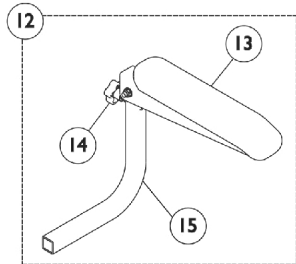

## 18-20" Seat and Arms

Item Number	Note	Part Number	Description	Quantity Per	
				Package	Assembly
1		1116973-NLA	NLA - Seat Assembly, Grey (18" W)	1	1
1		1125341-NLA	NLA - Seat Assembly, Grey ( 20" W)	1	1
2	A,F	1133152	NLA - Kit, Arm Assembly with Seat Pivot (18-20" Wide Seat)	1	1
3			NLA - Arm Assembly, Flip-Up, Black - Left	1	1
4			Knob, Adjustment, Black (5/16-18 x 3/4")	1	3
5			NLA - Arm Assembly, Flip-Up, Black - Right	1	1
6			NLA - Plate, Reinforcement (18-20" Wide Chairs)	1	1
7			Washer (1/4 x 1/2 x 1/16")	1	10
8			NLA - Screw, Hex Head Cap w/ Patch (1/4-20 x 1")	1	10
9			NLA - Pivot, Seat	1	1
10			Washer, Steel (5/16 x 1-1/4 x 1/16")	1	4
11			Screw, Hex Head w/ Patch (5/16-18 x 1")	1	4
12	B,G	1114228-NLA	NLA - Arm Assembly, Flip-Up, Black - Left	1	1
12	B	1137221-NLA	NLA - Arm Assembly, Flip-Up, Black - Left	1	1
13		1116976-NLA	NLA - Arm Pad Assembly, Desk Length with Hardware - Left	1	1
14		1114910	Knob, Adjustment, Black (5/16-18 x 3/4")	1	1
15	G	1116906-NLA	NLA - Tube, Lower Arm - Left	1	1
15		1113647	Tube, Arm, Lower Adjustable Width, Black - Left	1	1
16	C,G	1114227-NLA	NLA - Arm Assembly, Flip-Up, Black - Right	1	1
16	C	1137220-NLA	NLA - Arm Assembly, Flip-Up, Black - Right	1	1
17		1116975-NLA	NLA - Arm Pad Assembly, Desk Length with Hardware - Right	1	1
18		1114910	Knob, Adjustment, Black (5/16-18 x 3/4")	1	1
19	G	1116905-NLA	NLA - Tube, Lower Arm - Right	1	1
19		1113646	Tube, Arm, Lower Adjustable Width, Black - Right	1	1
20	D,E	1119791-NLA	NLA - Kit, Arm Assembly with Seat Pivot (18-20" Wide Seat)	1	1
21			Plate, Reinforcement	1	1
22			Locknut (5/16-18)	1	4
23			NLA - Bracket, Seat Mounting, Black	1	1
24			Washer (1/4 x 23/32 x 1/16")	1	4
25			NLA - Screw, Hex Head Cap w/ Patch (1/4-20 x 1")	1	4
26			NLA - Pivot, Seat	1	1
27			Washer, Steel (5/16 x 1-1/4 x 1/16")	1	4
28			Screw, Hex Head w/ Patch (5/16-18 x 1")	1	4
29			NLA - Arm Assembly, Flip-Up, Black - Left	1	1
30			Knob, Adjustment, Black (5/16-18 x 3/4")	1	3
31			NLA - Bushing (1/4 x 3/4 x 1/2")	1	6
32			Washer (1/4 x 1/2 x 1/16")	1	6
33			NLA - Arm Assembly, Flip-Up, Black - Right	1	1
34			NLA - Bracket, Arm Support	1	1
35			NLA - Screw, Hex Head w/Patch (1/4-20 x 1-3/8")	1	6