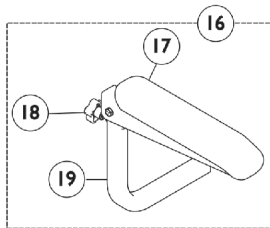

## 18-20" Seat and Arms

Item Number	Note	Part Number	Description	Quantity Per	
				Package	Assembly
1		1116973-NLA	NLA - Seat Assembly, Grey (18" W)	1	1
1		1125341-NLA	NLA - Seat Assembly, Grey ( 20" W)	1	1
2	A,F	1133152	NLA - Kit, Arm Assembly with Seat Pivot (18-20" Wide Seat)	1	1
3			NLA - Arm Assembly, Flip-Up, Black - Left	1	1
4			Knob, Adjustment, Black (5/16-18 x 3/4")	1	3
5			NLA - Arm Assembly, Flip-Up, Black - Right	1	1
6			NLA - Plate, Reinforcement (18-20" Wide Chairs)	1	1
7			Washer (1/4 x 1/2 x 1/16")	1	10
8			NLA - Screw, Hex Head Cap w/ Patch (1/4-20 x 1")	1	10
9			NLA - Pivot, Seat	1	1
10			Washer, Steel (5/16 x 1-1/4 x 1/16")	1	4
11			Screw, Hex Head w/ Patch (5/16-18 x 1")	1	4
12	B,G	1114228-NLA	NLA - Arm Assembly, Flip-Up, Black - Left	1	1
12	B	1137221-NLA	NLA - Arm Assembly, Flip-Up, Black - Left	1	1
13		1116976-NLA	NLA - Arm Pad Assembly, Desk Length with Hardware - Left	1	1
14		1114910	Knob, Adjustment, Black (5/16-18 x 3/4")	1	1
15	G	1116906-NLA	NLA - Tube, Lower Arm - Left	1	1
15		1113647	Tube, Arm, Lower Adjustable Width, Black - Left	1	1
16	C,G	1114227-NLA	NLA - Arm Assembly, Flip-Up, Black - Right	1	1
16	C	1137220-NLA	NLA - Arm Assembly, Flip-Up, Black - Right	1	1
17		1116975-NLA	NLA - Arm Pad Assembly, Desk Length with Hardware - Right	1	1
18		1114910	Knob, Adjustment, Black (5/16-18 x 3/4")	1	1
19	G	1116905-NLA	NLA - Tube, Lower Arm - Right	1	1
19		1113646	Tube, Arm, Lower Adjustable Width, Black - Right	1	1
20	D,E	1119791-NLA	NLA - Kit, Arm Assembly with Seat Pivot (18-20" Wide Seat)	1	1
21			Plate, Reinforcement	1	1
22			Locknut (5/16-18)	1	4
23			NLA - Bracket, Seat Mounting, Black	1	1
24			Washer (1/4 x 23/32 x 1/16")	1	4
25			NLA - Screw, Hex Head Cap w/ Patch (1/4-20 x 1")	1	4
26			NLA - Pivot, Seat	1	1
27			Washer, Steel (5/16 x 1-1/4 x 1/16")	1	4
28			Screw, Hex Head w/ Patch (5/16-18 x 1")	1	4
29			NLA - Arm Assembly, Flip-Up, Black - Left	1	1
30			Knob, Adjustment, Black (5/16-18 x 3/4")	1	3
31			NLA - Bushing (1/4 x 3/4 x 1/2")	1	6
32			Washer (1/4 x 1/2 x 1/16")	1	6
33			NLA - Arm Assembly, Flip-Up, Black - Right	1	1
34			NLA - Bracket, Arm Support	1	1
35			NLA - Screw, Hex Head w/Patch (1/4-20 x 1-3/8")	1	6