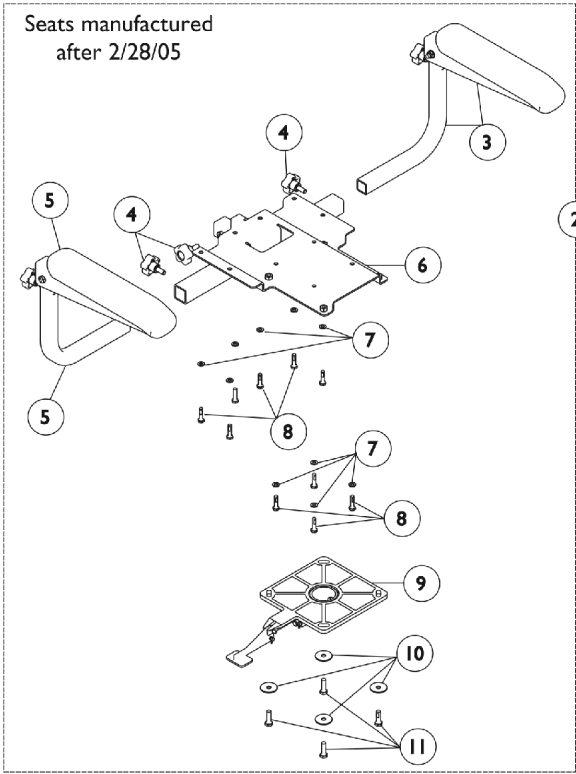

## 18-20" Seat and Arms

Item Number	Note	Part Number	Description	Quantity Per	
				Package	Assembly
1		1116973-NLA	NLA - Seat Assembly, Grey (18" W)	1	1
1		1125341-NLA	NLA - Seat Assembly, Grey ( 20" W)	1	1
2	A,F	1133152	NLA - Kit, Arm Assembly with Seat Pivot (18-20" Wide Seat)	1	1
3			NLA - Arm Assembly, Flip-Up, Black - Left	1	1
4			Knob, Adjustment, Black (5/16-18 x 3/4")	1	3
5			NLA - Arm Assembly, Flip-Up, Black - Right	1	1
6			NLA - Plate, Reinforcement (18-20" Wide Chairs)	1	1
7			Washer (1/4 x 1/2 x 1/16")	1	10
8			NLA - Screw, Hex Head Cap w/ Patch (1/4-20 x 1")	1	10
9			NLA - Pivot, Seat	1	1
10			Washer, Steel (5/16 x 1-1/4 x 1/16")	1	4
11			Screw, Hex Head w/ Patch (5/16-18 x 1")	1	4
12	B,G	1114228-NLA	NLA - Arm Assembly, Flip-Up, Black - Left	1	1
12	B	1137221-NLA	NLA - Arm Assembly, Flip-Up, Black - Left	1	1
13		1116976-NLA	NLA - Arm Pad Assembly, Desk Length with Hardware - Left	1	1
14		1114910	Knob, Adjustment, Black (5/16-18 x 3/4")	1	1
15	G	1116906-NLA	NLA - Tube, Lower Arm - Left	1	1
15		1113647	Tube, Arm, Lower Adjustable Width, Black - Left	1	1
16	C,G	1114227-NLA	NLA - Arm Assembly, Flip-Up, Black - Right	1	1
16	C	1137220-NLA	NLA - Arm Assembly, Flip-Up, Black - Right	1	1
17		1116975-NLA	NLA - Arm Pad Assembly, Desk Length with Hardware - Right	1	1
18		1114910	Knob, Adjustment, Black (5/16-18 x 3/4")	1	1
19	G	1116905-NLA	NLA - Tube, Lower Arm - Right	1	1
19		1113646	Tube, Arm, Lower Adjustable Width, Black - Right	1	1
20	D,E	1119791-NLA	NLA - Kit, Arm Assembly with Seat Pivot (18-20" Wide Seat)	1	1
21			Plate, Reinforcement	1	1
22			Locknut (5/16-18)	1	4
23			NLA - Bracket, Seat Mounting, Black	1	1
24			Washer (1/4 x 23/32 x 1/16")	1	4
25			NLA - Screw, Hex Head Cap w/ Patch (1/4-20 x 1")	1	4
26			NLA - Pivot, Seat	1	1
27			Washer, Steel (5/16 x 1-1/4 x 1/16")	1	4
28			Screw, Hex Head w/ Patch (5/16-18 x 1")	1	4
29			NLA - Arm Assembly, Flip-Up, Black - Left	1	1
30			Knob, Adjustment, Black (5/16-18 x 3/4")	1	3
31			NLA - Bushing (1/4 x 3/4 x 1/2")	1	6
32			Washer (1/4 x 1/2 x 1/16")	1	6
33			NLA - Arm Assembly, Flip-Up, Black - Right	1	1
34			NLA - Bracket, Arm Support	1	1
35			NLA - Screw, Hex Head w/Patch (1/4-20 x 1-3/8")	1	6