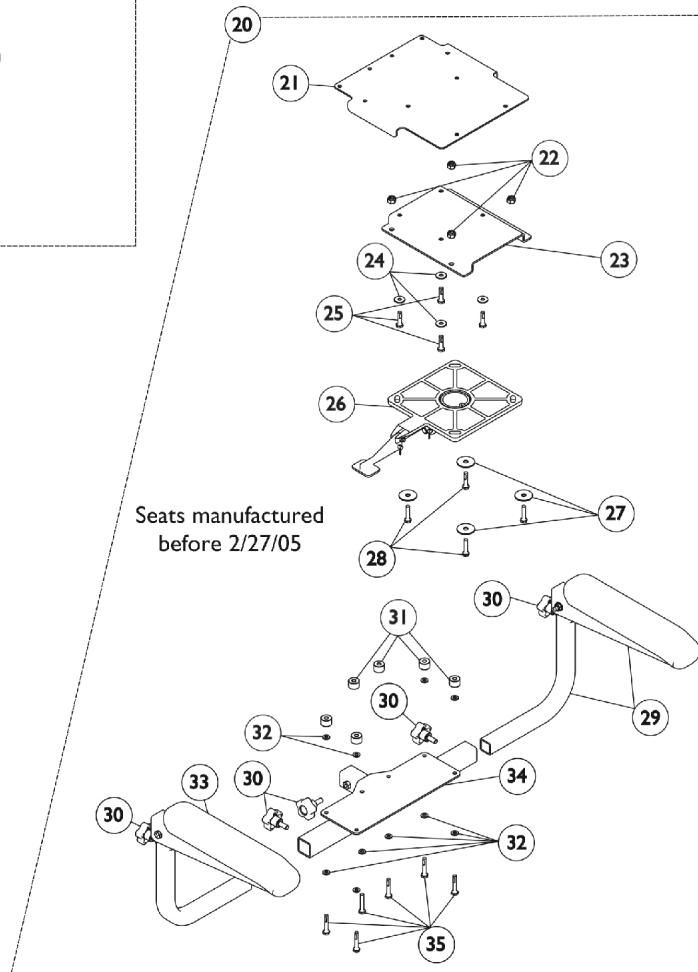

## 18-20" Seat and Arms

Item Number	Note	Part Number	Description	Quantity Per	
				Package	Assembly
1		1116973-NLA	NLA - Seat Assembly, Grey (18" W)	1	1
1		1125341-NLA	NLA - Seat Assembly, Grey ( 20" W)	1	1
2	A,F	1133152	NLA - Kit, Arm Assembly with Seat Pivot (18-20" Wide Seat)	1	1
3			NLA - Arm Assembly, Flip-Up, Black - Left	1	1
4			Knob, Adjustment, Black (5/16-18 x 3/4")	1	3
5			NLA - Arm Assembly, Flip-Up, Black - Right	1	1
6			NLA - Plate, Reinforcement (18-20" Wide Chairs)	1	1
7			Washer (1/4 x 1/2 x 1/16")	1	10
8			NLA - Screw, Hex Head Cap w/ Patch (1/4-20 x 1")	1	10
9			NLA - Pivot, Seat	1	1
10			Washer, Steel (5/16 x 1-1/4 x 1/16")	1	4
11			Screw, Hex Head w/ Patch (5/16-18 x 1")	1	4
12	B,G	1114228-NLA	NLA - Arm Assembly, Flip-Up, Black - Left	1	1
12	B	1137221-NLA	NLA - Arm Assembly, Flip-Up, Black - Left	1	1
13		1116976-NLA	NLA - Arm Pad Assembly, Desk Length with Hardware - Left	1	1
14		1114910	Knob, Adjustment, Black (5/16-18 x 3/4")	1	1
15	G	1116906-NLA	NLA - Tube, Lower Arm - Left	1	1
15		1113647	Tube, Arm, Lower Adjustable Width, Black - Left	1	1
16	C,G	1114227-NLA	NLA - Arm Assembly, Flip-Up, Black - Right	1	1
16	C	1137220-NLA	NLA - Arm Assembly, Flip-Up, Black - Right	1	1
17		1116975-NLA	NLA - Arm Pad Assembly, Desk Length with Hardware - Right	1	1
18		1114910	Knob, Adjustment, Black (5/16-18 x 3/4")	1	1
19	G	1116905-NLA	NLA - Tube, Lower Arm - Right	1	1
19		1113646	Tube, Arm, Lower Adjustable Width, Black - Right	1	1
20	D,E	1119791-NLA	NLA - Kit, Arm Assembly with Seat Pivot (18-20" Wide Seat)	1	1
21			Plate, Reinforcement	1	1
22			Locknut (5/16-18)	1	4
23			NLA - Bracket, Seat Mounting, Black	1	1
24			Washer (1/4 x 23/32 x 1/16")	1	4
25			NLA - Screw, Hex Head Cap w/ Patch (1/4-20 x 1")	1	4
26			NLA - Pivot, Seat	1	1
27			Washer, Steel (5/16 x 1-1/4 x 1/16")	1	4
28			Screw, Hex Head w/ Patch (5/16-18 x 1")	1	4
29			NLA - Arm Assembly, Flip-Up, Black - Left	1	1
30			Knob, Adjustment, Black (5/16-18 x 3/4")	1	3
31			NLA - Bushing (1/4 x 3/4 x 1/2")	1	6
32			Washer (1/4 x 1/2 x 1/16")	1	6
33			NLA - Arm Assembly, Flip-Up, Black - Right	1	1
34			NLA - Bracket, Arm Support	1	1
35			NLA - Screw, Hex Head w/Patch (1/4-20 x 1-3/8")	1	6