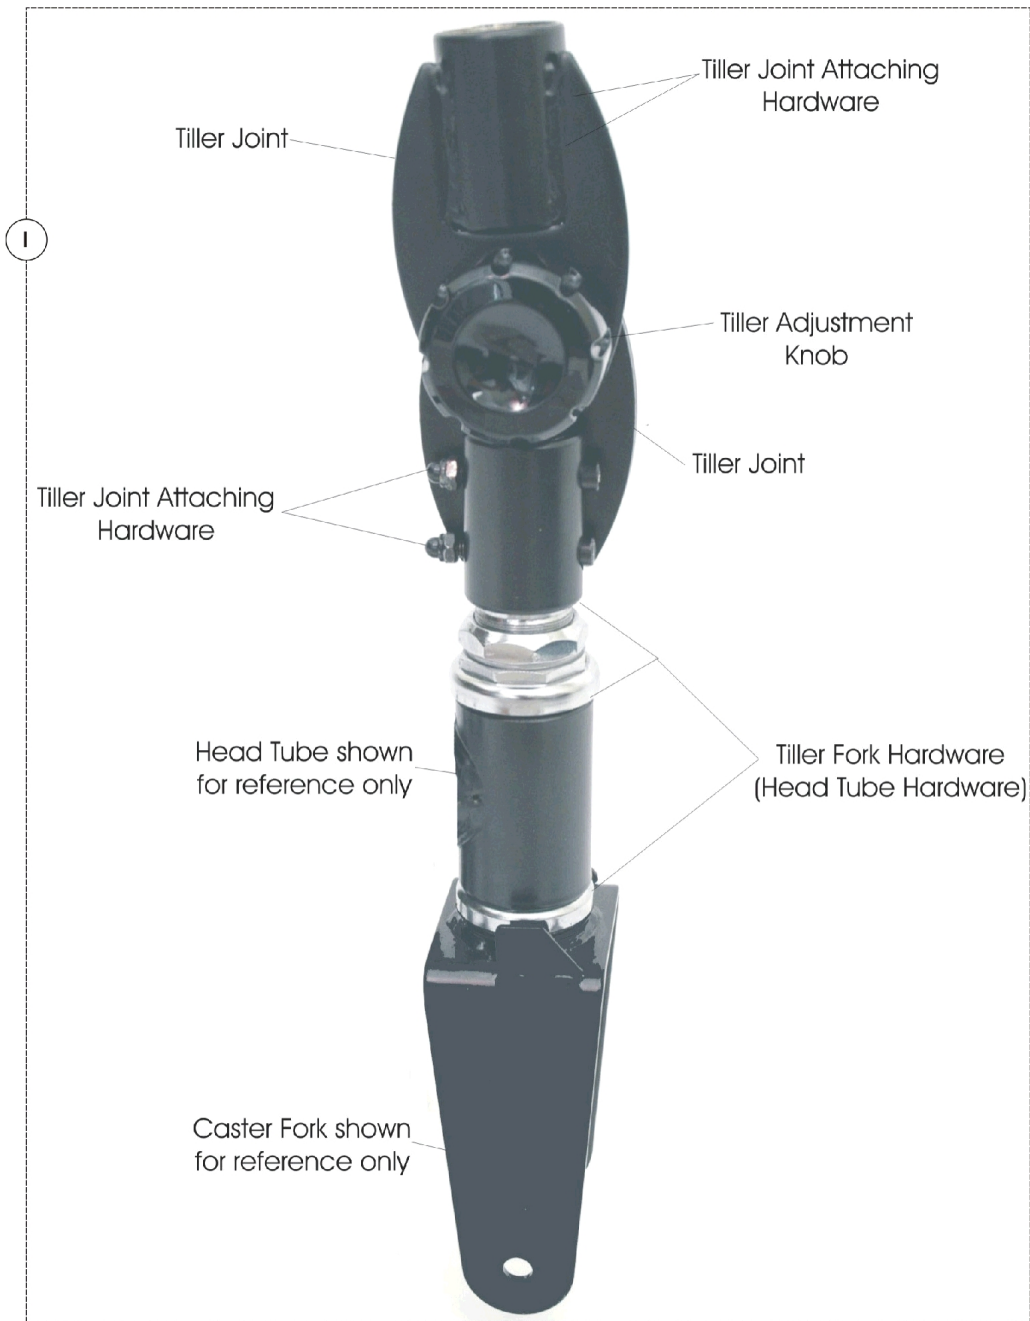

# Tiller Maintenance Kit - Lower

## Tiller Maintenance Kit - Lower

Item Number	Note	Part Number	Description	Quantity Per	
				Package	Assembly
1		1128215-NLA	NLA - Kit, Lower Tiller Maintenance - Red Includes: 1 ea. Tiller Joint, 1 ea. Tiller Joint Attaching Hardware, 1 ea. Tiller Fork Hardware Group, and 2 ea. Tiller Adjustment Angle Knobs - Red	1	1
1		1129788-NLA	NLA - Kit, Lower Tiller Maintenance - Blue Includes: 1 ea. Tiller Joint, 1 ea. Tiller Joint Attaching Hardware, 1 ea. Tiller Fork Hardware Group, and 2 ea. Tiller Adjustment Angle Knobs - Blue	1	1
2		1132309-NLA	NLA - Knob, Tiller Adjustment, Red	1	1
2		1132629-NLA	NLA - Package, Tiller Adjustment Knobs, Blue	1	1