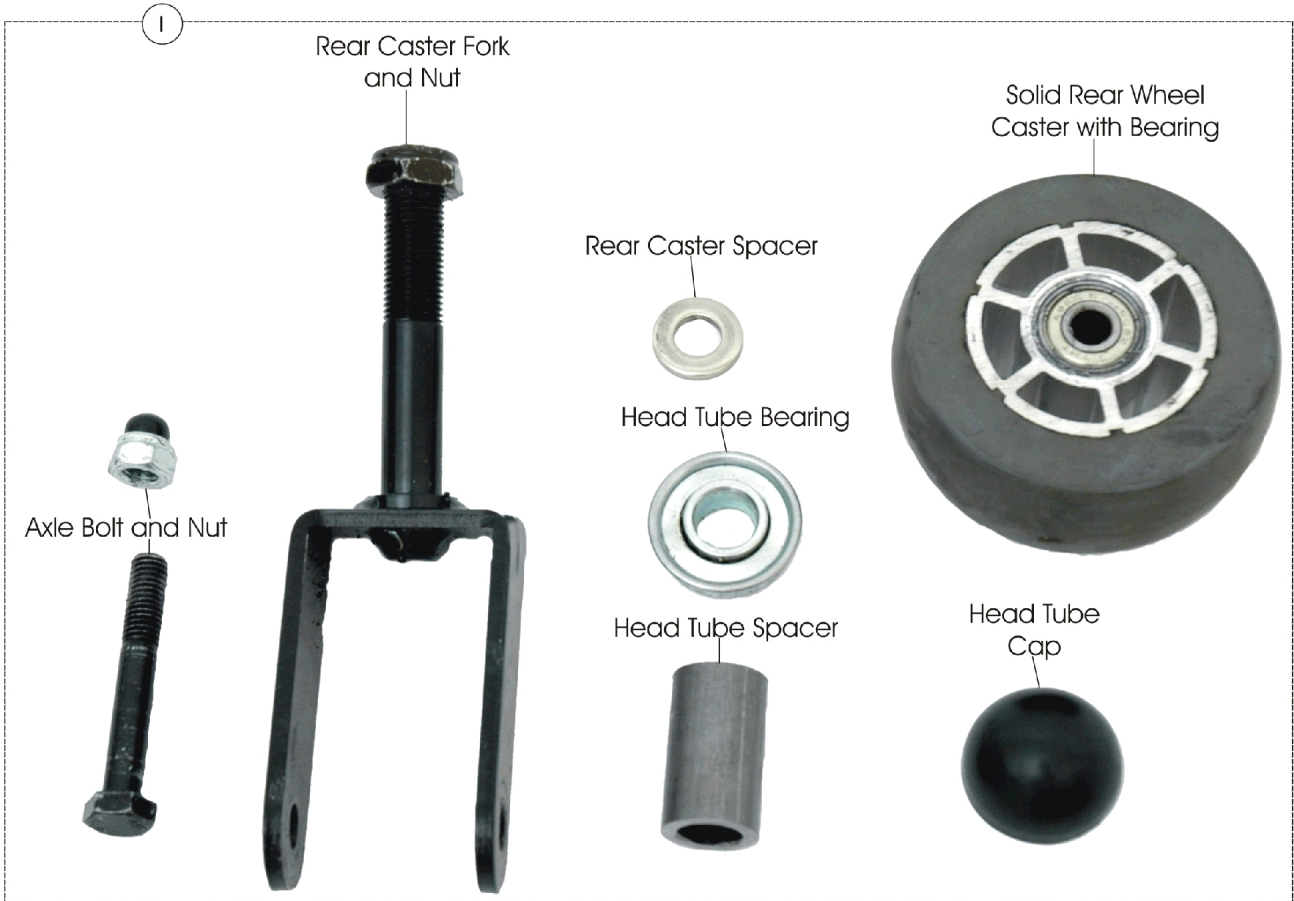

Swing Arm Caster

Swing Arm Caster

Item Number	Note	Part Number	Description	Quantity Per	
				Package	Assembly
1		1128214-NLA	NLA - Kit, Swing Arm Caster Includes: 2 ea. Solid Rear Wheel Casters with Bearings, 2 ea. Rear Caster Forks with Nuts, 4 ea. Head Tube Bearings, 2 ea. Head Tube Spacers, 2 ea. Axle Bolts with Nuts, 4 ea. Rear Caster Spacers, and 2 ea. Head Tube Caps	1	1
2		1132329-NLA	NLA - Kit, Caps, End, Black, Head Tube	10	1