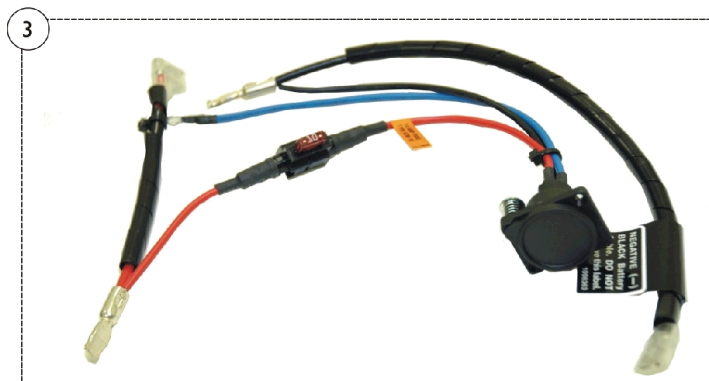

Battery Box Kit

Battery Box Kit

Item Number	Note	Part Number	Description	Quantity Per	
				Package	Assembly
1		1128213-NLA	NLA - Kit, Battery Box Includes: 1 ea. Battery Box Top with Wiring, 1 ea. Battery Box Bottom, 1 ea. Battery Box Hardware, and 1 ea. Jumper Wire	1	1
2		1132327-NLA	NLA - Circuit Breakers	10	1
3		1132328-NLA	NLA - Harness, Charger Port with Cover	1	1
	A	12AH-2	Batteries, 12 volt -12 Amp Hour (Pair)	2	1
NOTE: A - Not Shown					