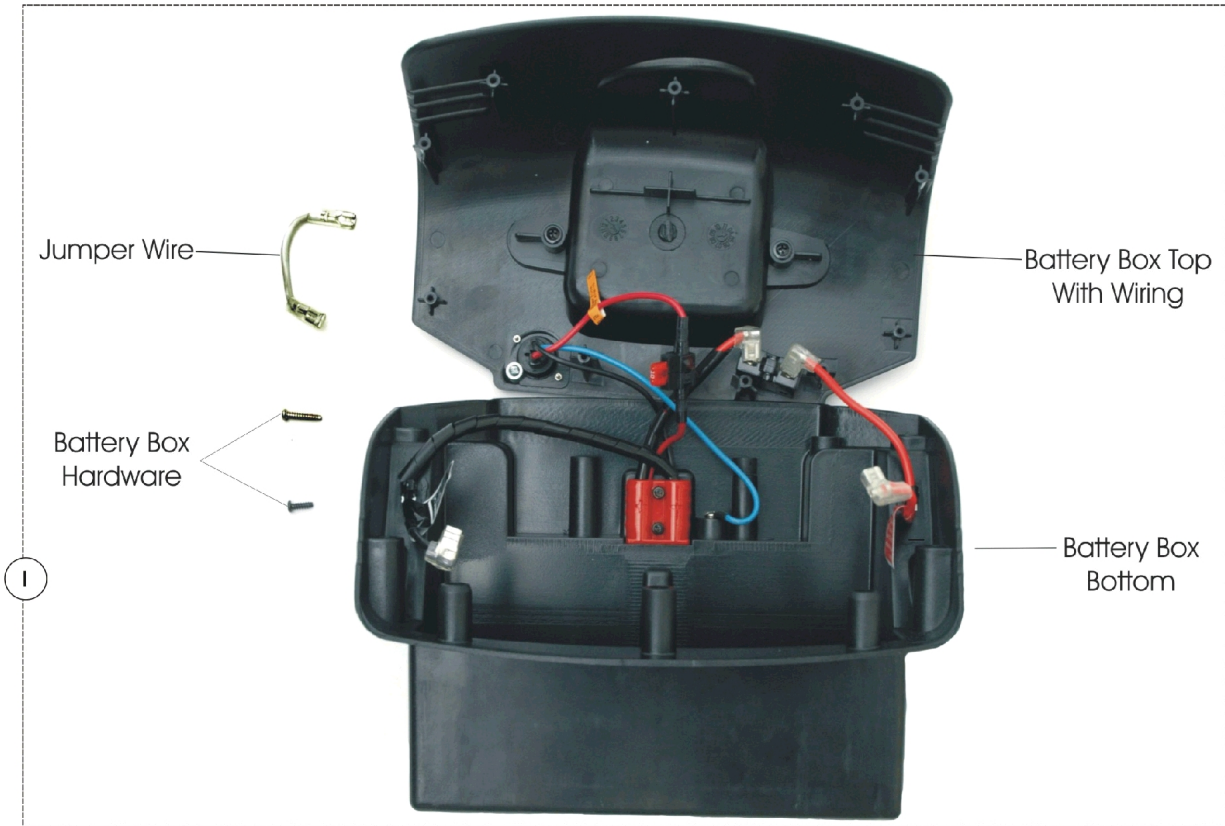

Battery Box Kit

Battery Box Kit

Item Number	Note	Part Number	Description	Quantity Per	
				Package	Assembly
1		1128213-NLA	NLA - Kit, Battery Box Includes: 1 ea. Battery Box Top with Wiring, 1 ea. Battery Box Bottom, 1 ea. Battery Box Hardware, and 1 ea. Jumper Wire	1	1
2		1132327-NLA	NLA - Circuit Breakers	10	1
3		1132328-NLA	NLA - Harness, Charger Port with Cover	1	1
	A	12AH-2	Batteries, 12 volt -12 Amp Hour (Pair)	2	1
NOTE: A - Not Shown					