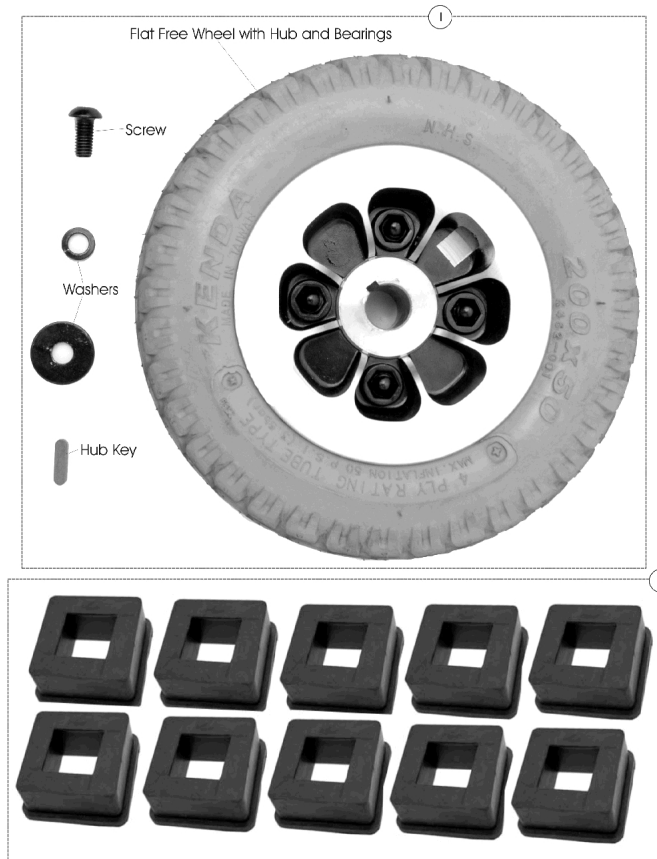

Drive Wheel - Rear

Item Number	Note	Part Number	Description	Quantity Per	
				Package	Assembly
1		1128209-NLA	NLA - Kit, Drive Wheel Includes: 1 ea. Flat Free Wheel with Hub and Bearings 1 ea. Hub Key, 1 ea. Screw, and 2 ea. Washers	1	1
2		1132325-NLA	NLA - Element, Rubber	10	1