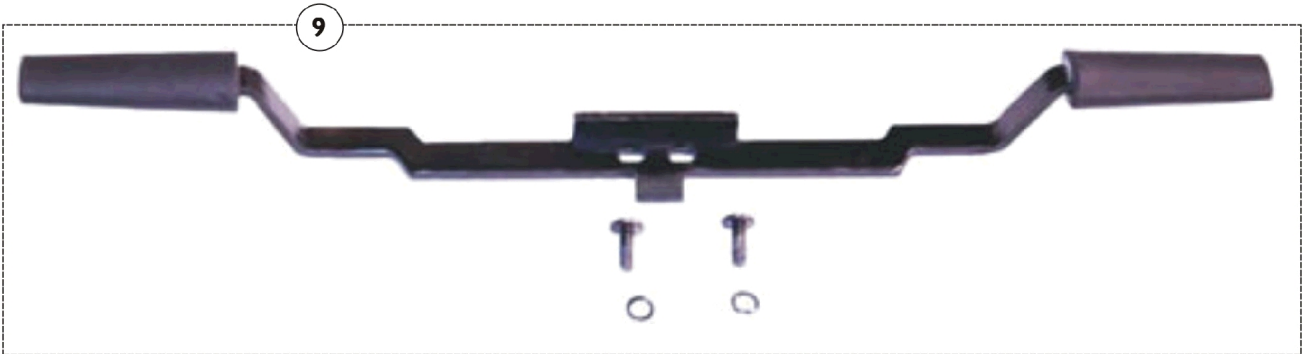

Tiller Maintenance

Individual Componentes are not sold seperately unless indicated with a part number.

Tiller Maintenance

Individual Component are not sold separately unless indicated with a part number.

Item Number	Part Number	Description	Quantity Per Kit
1	1128205-NLA See Note(s) A	NLA - Kit, Tiller Maintenance Preventative Hardware - Red	1
1	1129787-NLA See Note(s) A	NLA - Kit, Tiller Maintenance Preventative Hardware - Blue	1
2	N/A See Note(s) B	Foam Hand Grips	2
3	1132312-NLA	NLA - Horn Assembly with Button	1
4	N/A See Note(s) B	Speed Pot Cover (Red or Blue)	1
5	N/A	Plug Buttons	2
6	N/A See Note(s) B	Throttle Lever Tips	2
7	1126100	Key, Ignition	2
8	1132309-NLA	NLA - Knob, Tiller Adjustment, Red	2
8	1132629-NLA	NLA - Package, Tiller Adjustment Knobs, Blue	2
9	1136805-NLA	Trottle Lever Assembly	1