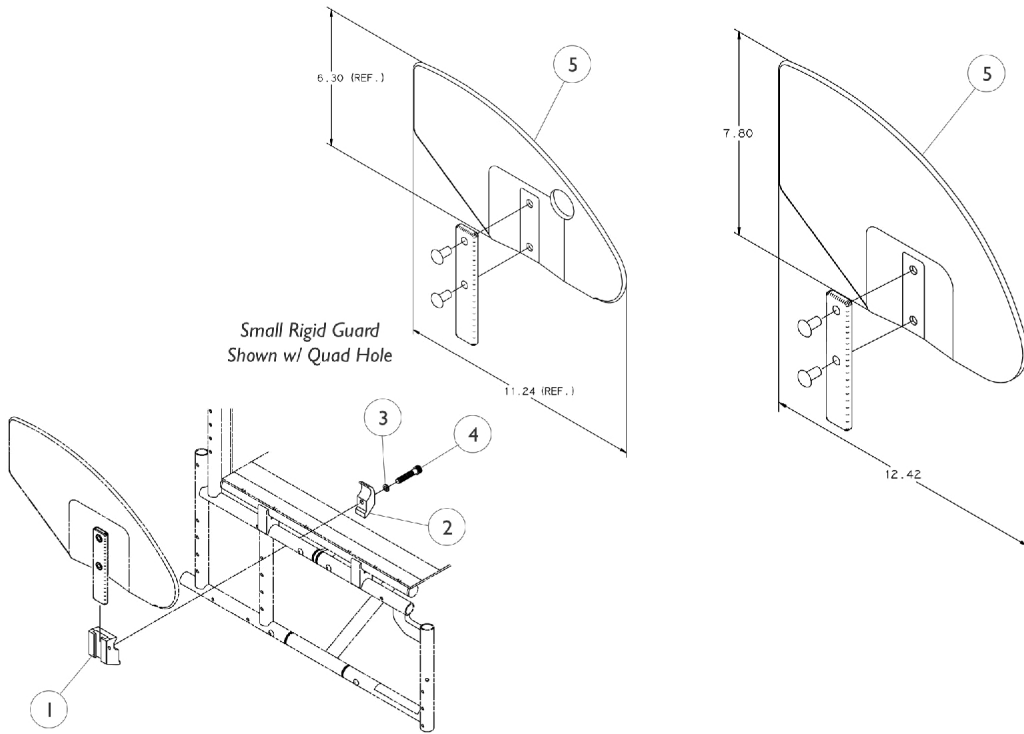

Rigid Side Guard

Rigid Side Guard

Item Number	Note	Part Number	Description	Quantity Per	
				Package	Assembly
1	A,B	1032249	Clamp, Half, Threaded	1	2
2		1018692-NLA	NLA - Clamp, Half, Non-Threaded	1	2
3		1013971	Washer, Nylon (1/4 x 7/16 x 5/64")	1	2
4		1003545	Screw, Socket Head (1/4-20 x 1-1/4")	1	2
5		1036342	Kit, Side Guard Hardware (Pair)	1	1
5		1036346	Guard, Side, Small w/o Quad Hole - Right (6-1/4" H x 11-1/4" D)	1	1
5		1036347	Guard, Side, Small w/o Quad Hole - Left (6-1/4" H x 11-1/4" D)	1	1
5		1036407	Guard, Side, Small w/ Quad Hole - Right (6-1/4" H x 11-1/4" D)	1	1
5		1036408	Guard, Side, Small w/ Quad Hole - Left (6-1/4" H x 11-1/4" D)	1	1
5		1036344	Guard, Side, Large w/o Quad Hole - Right (7-3/4" H x 12-3/8" D)	1	1
5		1036345	Guard, Side, Large w/o Quad Hole - Left (7-3/4" H x 12-3/8" D)	1	1
5		1036405	Guard, Side, Large w/ Quad Hole - Right (7-3/4" H x 12-3/8" D)	1	1
5		1036406	Guard, Side, Large w/ Quad Hole - Left (7-3/4" H x 12-3/8" D)	1	1

NOTE: A - Includes Items 1-4.
B - Not Shown