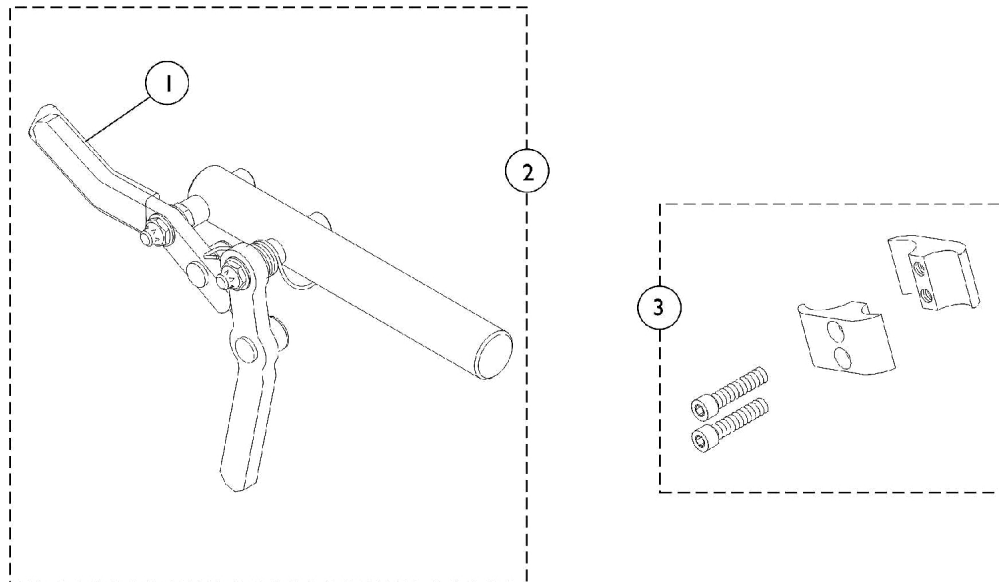

Hideaway Undermount Wheel Locks (HUMW)

Item Number	Note	Part Number	Description	Quantity Per	
				Package	Assembly
1		1006490	Tip, Plastic, Black	1	1
2		1093376-NLA	NLA - Wheel Lock Assembly, Undermount - Right	1	1
2		1093377-NLA	NLA - Wheel Lock Assembly, Undermount - Left	1	1
3	A	1068210-NLA	Kit, Wheel Lock Attaching Hardware (1" Tubing)	1	1
			Screw, Allen Head (1/4-20 x 1")	1	2
			Clamp, Half, Non-Threaded	1	1
			Clamp, Half, Threaded	1	1

NOTE: A - Includes 2 ea. half clamps and 2 ea. screws