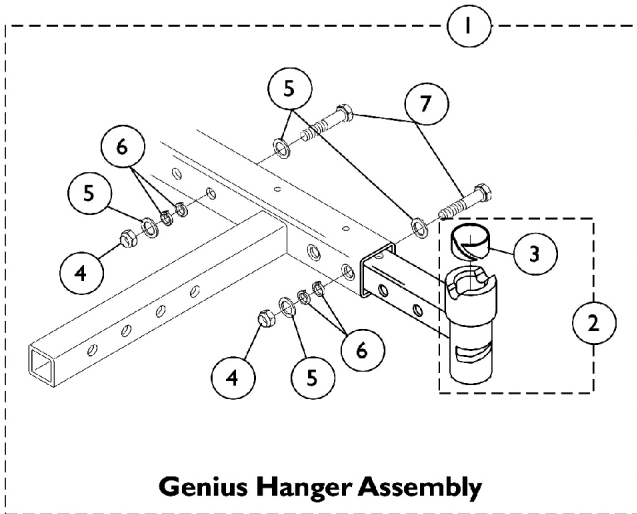

## Front Rigging Hanger Assembly Sector, Genius, Pin, AML4A Style

Item Number	Note	Part Number	Description	Quantity Per	
				Package	Assembly
1	A	1072925-NLA	NLA - Kit, Front Rigging Hanger Assembly w/ Hardware, Genius Style, Black - Right	1	1
1	A	1072924-NLA	NLA - Kit, Front Rigging Hanger Assembly w/ Hardware, Genius Style, Black - Left	1	1
1	A	1072926-NLA	NLA - Kit, Front Rigging Hanger Assembly w/ Hardware, Genius Style, Black (Pair)	2	1
2	B	1072923-NLA	NLA - Front Rigging Hanger Assembly w/ Nylon Liner, Genius - Right	1	1
2	B	1072922-NLA	NLA - Front Rigging Hanger Assembly w/ Nylon Liner, Genius - Left	1	1
3		0181000-NLA	NLA - Liner, Nylon (3/4")	1	1
4		1025736	Locknut (1/4-20)	1	2
5		0050406	Washer, Flat (1/4 x 5/8 x 1/16")	1	4
6		0050506	Lockwasher, High Collar, Split (1/4")	1	4
7		1024793-NLA	NLA - Screw, Hex Head (1/4-20 x 1-3/4")	1	2
8	C	1072724-NLA	NLA - Kit, Front Rigging Hanger Assembly w/ Hardware, Center Pivot, Storm, Black - Right	1	1
8	C	1072726-NLA	NLA - Kit, Front Rigging Hanger Assembly w/ Hardware, Center Pivot, Storm, Black - Left	1	1
8	C	0197500-NLA	NLA - Kit, Front Rigging Hanger Assembly w/ Hardware, Storm, Black (Pair)	2	1
9	D	1072722-NLA	NLA - Front Rigging Hanger Assembly w/ Sector Block, Center Pivot, Storm, Black - Right	1	1
9	D	1072723-NLA	NLA - Front Rigging Hanger Assembly w/ Sector Block, Center Pivot, Storm, Black - Left	1	1
10		0139506	Screw, Button Head, Socket (1/4-20 x 1-1/2")	1	1
11		1007453	Lockwasher, Split (1/4")	1	1
12		0117000	Block, Sector - Right	1	1
12		0117100	Block, Sector - Left	1	1
13		1025736	Locknut (1/4-20)	1	2
14		0050406	Washer, Flat (1/4 x 5/8 x 1/16")	1	4
15		0050506	Lockwasher, High Collar, Split (1/4")	1	4
16		1024793-NLA	NLA - Screw, Hex Head (1/4-20 x 1-3/4")	1	2
17	E	1072906	Kit, Front Rigging Hanger Assembly w/ Hardware, Smartleg, Black (AML4A) - Right	1	1
17	E	1072907	Kit, Front Rigging Hanger Assembly w/ Hardware, Smartleg, Black (AML4A) - Left	1	1
17	E	1072743	Kit, Front Rigging Hanger Assembly w/ Hardware, Smartleg, Black (AML4A) (Pair)	2	1
18		0117302-NLA	NLA - Hanger, Front Rigging, Smartleg (AML4A), Black - Right	1	1
18		0117402-NLA	NLA - Hanger, Front Rigging, Smartleg (AML4A), Black - Left	1	1
19		1025736	Locknut (1/4-20)	1	2
20		0050406	Washer, Flat (1/4 x 5/8 x 1/16")	1	4
21		0050506	Lockwasher, High Collar, Split (1/4")	1	4
22		1024793-NLA	NLA - Screw, Hex Head (1/4-20 x 1-3/4")	1	2
23	F	1081425-NLA	NLA - Kit, Front Rigging Hanger Assembly w/ Hardware, Pin Style, Black - Right	1	1