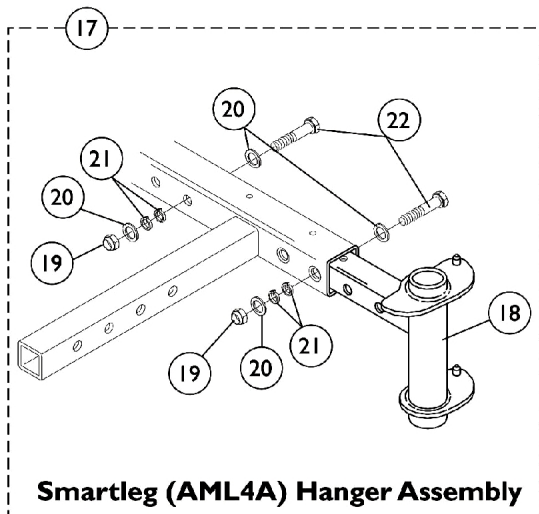

## Front Rigging Hanger Assembly Sector, Genius, Pin, AML4A Style

Item Number	Note	Part Number	Description	Quantity Per	
				Package	Assembly
1	A	1072925-NLA	NLA - Kit, Front Rigging Hanger Assembly w/ Hardware, Genius Style, Black - Right	1	1
1	A	1072924-NLA	NLA - Kit, Front Rigging Hanger Assembly w/ Hardware, Genius Style, Black - Left	1	1
1	A	1072926-NLA	NLA - Kit, Front Rigging Hanger Assembly w/ Hardware, Genius Style, Black (Pair)	2	1
2	B	1072923-NLA	NLA - Front Rigging Hanger Assembly w/ Nylon Liner, Genius - Right	1	1
2	B	1072922-NLA	NLA - Front Rigging Hanger Assembly w/ Nylon Liner, Genius - Left	1	1
3		0181000-NLA	NLA - Liner, Nylon (3/4")	1	1
4		1025736	Locknut (1/4-20)	1	2
5		0050406	Washer, Flat (1/4 x 5/8 x 1/16")	1	4
6		0050506	Lockwasher, High Collar, Split (1/4")	1	4
7		1024793-NLA	NLA - Screw, Hex Head (1/4-20 x 1-3/4")	1	2
8	C	1072724-NLA	NLA - Kit, Front Rigging Hanger Assembly w/ Hardware, Center Pivot, Storm, Black - Right	1	1
8	C	1072726-NLA	NLA - Kit, Front Rigging Hanger Assembly w/ Hardware, Center Pivot, Storm, Black - Left	1	1
8	C	0197500-NLA	NLA - Kit, Front Rigging Hanger Assembly w/ Hardware, Storm, Black (Pair)	2	1
9	D	1072722-NLA	NLA - Front Rigging Hanger Assembly w/ Sector Block, Center Pivot, Storm, Black - Right	1	1
9	D	1072723-NLA	NLA - Front Rigging Hanger Assembly w/ Sector Block, Center Pivot, Storm, Black - Left	1	1
10		0139506	Screw, Button Head, Socket (1/4-20 x 1-1/2")	1	1
11		1007453	Lockwasher, Split (1/4")	1	1
12		0117000	Block, Sector - Right	1	1
12		0117100	Block, Sector - Left	1	1
13		1025736	Locknut (1/4-20)	1	2
14		0050406	Washer, Flat (1/4 x 5/8 x 1/16")	1	4
15		0050506	Lockwasher, High Collar, Split (1/4")	1	4
16		1024793-NLA	NLA - Screw, Hex Head (1/4-20 x 1-3/4")	1	2
17	E	1072906	Kit, Front Rigging Hanger Assembly w/ Hardware, Smartleg, Black (AML4A) - Right	1	1
17	E	1072907	Kit, Front Rigging Hanger Assembly w/ Hardware, Smartleg, Black (AML4A) - Left	1	1
17	E	1072743	Kit, Front Rigging Hanger Assembly w/ Hardware, Smartleg, Black (AML4A) (Pair)	2	1
18		0117302-NLA	NLA - Hanger, Front Rigging, Smartleg (AML4A), Black - Right	1	1
18		0117402-NLA	NLA - Hanger, Front Rigging, Smartleg (AML4A), Black - Left	1	1
19		1025736	Locknut (1/4-20)	1	2
20		0050406	Washer, Flat (1/4 x 5/8 x 1/16")	1	4
21		0050506	Lockwasher, High Collar, Split (1/4")	1	4
22		1024793-NLA	NLA - Screw, Hex Head (1/4-20 x 1-3/4")	1	2
23	F	1081425-NLA	NLA - Kit, Front Rigging Hanger Assembly w/ Hardware, Pin Style, Black - Right	1	1