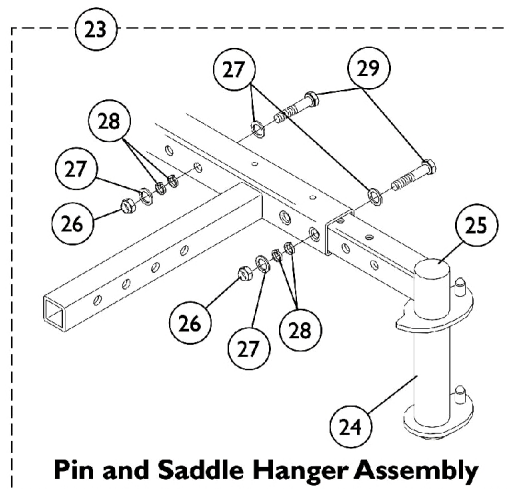

## Front Rigging Hanger Assembly Sector, Genius, Pin, AML4A Style

Item Number	Note	Part Number	Description	Quantity Per	
				Package	Assembly
1	A	1072925-NLA	NLA - Kit, Front Rigging Hanger Assembly w/ Hardware, Genius Style, Black - Right	1	1
1	A	1072924-NLA	NLA - Kit, Front Rigging Hanger Assembly w/ Hardware, Genius Style, Black - Left	1	1
1	A	1072926-NLA	NLA - Kit, Front Rigging Hanger Assembly w/ Hardware, Genius Style, Black (Pair)	2	1
2	B	1072923-NLA	NLA - Front Rigging Hanger Assembly w/ Nylon Liner, Genius - Right	1	1
2	B	1072922-NLA	NLA - Front Rigging Hanger Assembly w/ Nylon Liner, Genius - Left	1	1
3		0181000-NLA	NLA - Liner, Nylon (3/4")	1	1
4		1025736	Locknut (1/4-20)	1	2
5		0050406	Washer, Flat (1/4 x 5/8 x 1/16")	1	4
6		0050506	Lockwasher, High Collar, Split (1/4")	1	4
7		1024793-NLA	NLA - Screw, Hex Head (1/4-20 x 1-3/4")	1	2
8	C	1072724-NLA	NLA - Kit, Front Rigging Hanger Assembly w/ Hardware, Center Pivot, Storm, Black - Right	1	1
8	C	1072726-NLA	NLA - Kit, Front Rigging Hanger Assembly w/ Hardware, Center Pivot, Storm, Black - Left	1	1
8	C	0197500-NLA	NLA - Kit, Front Rigging Hanger Assembly w/ Hardware, Storm, Black (Pair)	2	1
9	D	1072722-NLA	NLA - Front Rigging Hanger Assembly w/ Sector Block, Center Pivot, Storm, Black - Right	1	1
9	D	1072723-NLA	NLA - Front Rigging Hanger Assembly w/ Sector Block, Center Pivot, Storm, Black - Left	1	1
10		0139506	Screw, Button Head, Socket (1/4-20 x 1-1/2")	1	1
11		1007453	Lockwasher, Split (1/4")	1	1
12		0117000	Block, Sector - Right	1	1
12		0117100	Block, Sector - Left	1	1
13		1025736	Locknut (1/4-20)	1	2
14		0050406	Washer, Flat (1/4 x 5/8 x 1/16")	1	4
15		0050506	Lockwasher, High Collar, Split (1/4")	1	4
16		1024793-NLA	NLA - Screw, Hex Head (1/4-20 x 1-3/4")	1	2
17	E	1072906	Kit, Front Rigging Hanger Assembly w/ Hardware, Smartleg, Black (AML4A) - Right	1	1
17	E	1072907	Kit, Front Rigging Hanger Assembly w/ Hardware, Smartleg, Black (AML4A) - Left	1	1
17	E	1072743	Kit, Front Rigging Hanger Assembly w/ Hardware, Smartleg, Black (AML4A) (Pair)	2	1
18		0117302-NLA	NLA - Hanger, Front Rigging, Smartleg (AML4A), Black - Right	1	1
18		0117402-NLA	NLA - Hanger, Front Rigging, Smartleg (AML4A), Black - Left	1	1
19		1025736	Locknut (1/4-20)	1	2
20		0050406	Washer, Flat (1/4 x 5/8 x 1/16")	1	4
21		0050506	Lockwasher, High Collar, Split (1/4")	1	4
22		1024793-NLA	NLA - Screw, Hex Head (1/4-20 x 1-3/4")	1	2
23	F	1081425-NLA	NLA - Kit, Front Rigging Hanger Assembly w/ Hardware, Pin Style, Black - Right	1	1