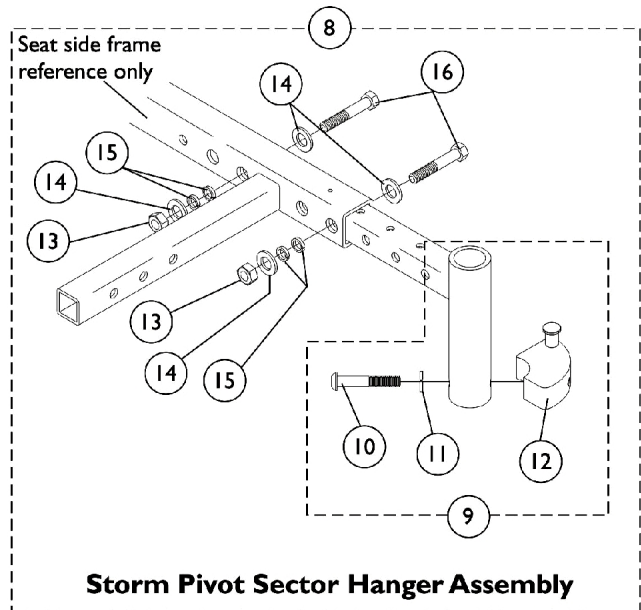

## Front Rigging Hanger Assembly Sector, Genius, Pin, AML4A Style

Item Number	Note	Part Number	Description	Quantity Per	
				Package	Assembly
1	A	1072925-NLA	NLA - Kit, Front Rigging Hanger Assembly w/ Hardware, Genius Style, Black - Right	1	1
1	A	1072924-NLA	NLA - Kit, Front Rigging Hanger Assembly w/ Hardware, Genius Style, Black - Left	1	1
1	A	1072926-NLA	NLA - Kit, Front Rigging Hanger Assembly w/ Hardware, Genius Style, Black (Pair)	2	1
2	B	1072923-NLA	NLA - Front Rigging Hanger Assembly w/ Nylon Liner, Genius - Right	1	1
2	B	1072922-NLA	NLA - Front Rigging Hanger Assembly w/ Nylon Liner, Genius - Left	1	1
3		0181000-NLA	NLA - Liner, Nylon (3/4")	1	1
4		1025736	Locknut (1/4-20)	1	2
5		0050406	Washer, Flat (1/4 x 5/8 x 1/16")	1	4
6		0050506	Lockwasher, High Collar, Split (1/4")	1	4
7		1024793-NLA	NLA - Screw, Hex Head (1/4-20 x 1-3/4")	1	2
8	C	1072724-NLA	NLA - Kit, Front Rigging Hanger Assembly w/ Hardware, Center Pivot, Storm, Black - Right	1	1
8	C	1072726-NLA	NLA - Kit, Front Rigging Hanger Assembly w/ Hardware, Center Pivot, Storm, Black - Left	1	1
8	C	0197500-NLA	NLA - Kit, Front Rigging Hanger Assembly w/ Hardware, Storm, Black (Pair)	2	1
9	D	1072722-NLA	NLA - Front Rigging Hanger Assembly w/ Sector Block, Center Pivot, Storm, Black - Right	1	1
9	D	1072723-NLA	NLA - Front Rigging Hanger Assembly w/ Sector Block, Center Pivot, Storm, Black - Left	1	1
10		0139506	Screw, Button Head, Socket (1/4-20 x 1-1/2")	1	1
11		1007453	Lockwasher, Split (1/4")	1	1
12		0117000	Block, Sector - Right	1	1
12		0117100	Block, Sector - Left	1	1
13		1025736	Locknut (1/4-20)	1	2
14		0050406	Washer, Flat (1/4 x 5/8 x 1/16")	1	4
15		0050506	Lockwasher, High Collar, Split (1/4")	1	4
16		1024793-NLA	NLA - Screw, Hex Head (1/4-20 x 1-3/4")	1	2
17	E	1072906	Kit, Front Rigging Hanger Assembly w/ Hardware, Smartleg, Black (AML4A) - Right	1	1
17	E	1072907	Kit, Front Rigging Hanger Assembly w/ Hardware, Smartleg, Black (AML4A) - Left	1	1
17	E	1072743	Kit, Front Rigging Hanger Assembly w/ Hardware, Smartleg, Black (AML4A) (Pair)	2	1
18		0117302-NLA	NLA - Hanger, Front Rigging, Smartleg (AML4A), Black - Right	1	1
18		0117402-NLA	NLA - Hanger, Front Rigging, Smartleg (AML4A), Black - Left	1	1
19		1025736	Locknut (1/4-20)	1	2
20		0050406	Washer, Flat (1/4 x 5/8 x 1/16")	1	4
21		0050506	Lockwasher, High Collar, Split (1/4")	1	4
22		1024793-NLA	NLA - Screw, Hex Head (1/4-20 x 1-3/4")	1	2
23	F	1081425-NLA	NLA - Kit, Front Rigging Hanger Assembly w/ Hardware, Pin Style, Black - Right	1	1