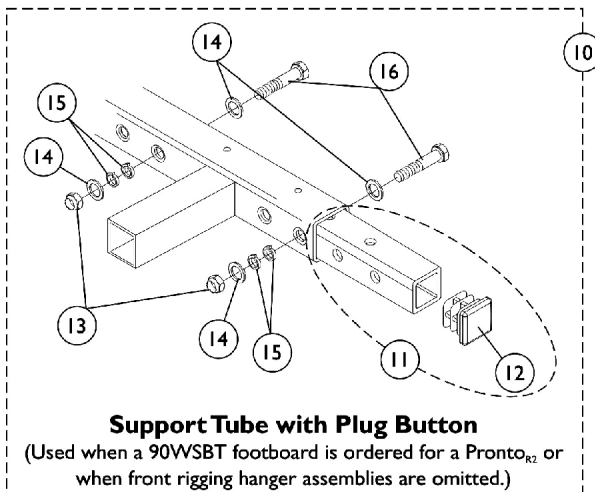

Front Rigging Hanger Assembly

Center Pivot Sector, 90WSBT Footboard, Pin & Saddle Style

Front Rigging Hanger Assembly

Center Pivot Sector, 90WSBT Footboard, Pin & Saddle Style

Item Number	Note	Part Number	Description	Quantity Per	
				Package	Assembly
1	A	1072724-NLA	NLA - Kit, Front Rigging Hanger Assembly w/ Hardware, Center Pivot, Storm, Black - Right	1	1
1	A	1072726-NLA	NLA - Kit, Front Rigging Hanger Assembly w/ Hardware, Center Pivot, Storm, Black - Left	1	1
1	A	0197500-NLA	NLA - Kit, Front Rigging Hanger Assembly w/ Hardware, Storm, Black (Pair)	2	1
2	B	1072722-NLA	NLA - Front Rigging Hanger Assembly w/ Sector Block, Center Pivot, Storm, Black - Right	1	1
2	B	1072723-NLA	NLA - Front Rigging Hanger Assembly w/ Sector Block, Center Pivot, Storm, Black - Left	1	1
3		0139506	Screw, Button Head, Socket (1/4-20 x 1-1/2")	1	1
4		1007453	Lockwasher, Split (1/4")	1	1
5		0117000	Block, Sector - Right	1	1
5		0117100	Block, Sector - Left	1	1
6		1025736	Locknut (1/4-20)	1	2
7		0050406	Washer, Flat (1/4 x 5/8 x 1/16")	1	4
8		0050506-NLA	NLA - Lockwasher, High Collar, Split (1/4")	1	4
9		1024793-NLA	NLA - Screw, Hex Head (1/4-20 x 1-3/4")	1	2
10	C	1102792-NLA	NLA - Support Tube w/ Plug Button and Hardware, Black	1	1
11		1096519-NLA	NLA - Support Tube w/ Plug Button, Black	1	1
12		0062200-NLA	NLA - Plug Button, Square (3/4")	1	1
13		1025736	Locknut (1/4-20)	1	2
14		0050406	Washer, Flat (1/4 x 5/8 x 1/16")	1	4
15		0050506-NLA	NLA - Lockwasher, High Collar, Split (1/4")	1	4
16		1024793-NLA	NLA - Screw, Hex Head (1/4-20 x 1-3/4")	1	2
17	D	1081425-NLA	NLA - Kit, Front Rigging Hanger Assembly w/ Hardware, Pin Style, Black - Right	1	1
17	D	1081426-NLA	NLA - Kit, Front Rigging Hanger Assembly w/ Hardware, Pin Style, Black - Left	1	1
17	D	1081446-NLA	NLA - Kit, Front Rigging Hanger Assembly w/ Hardware, Pin Style, Black (Pair)	2	1
18		1078020-NLA	NLA - Hanger, Front Rigging, Pin Style, Black - Right	1	1
18		1078021-NLA	NLA - Hanger, Front Rigging, Pin Style, Black - Left	1	1
19		1027097	Plug Button, Black (3/4")	1	1
20		1025736	Locknut (1/4-20)	1	2
21		0050406	Washer, Flat (1/4 x 5/8 x 1/16")	1	4
22		0050506-NLA	NLA - Lockwasher, High Collar, Split (1/4")	1	4
23		0051506	Screw, Hex Head (1/4-20 x 1-3/4")	1	2