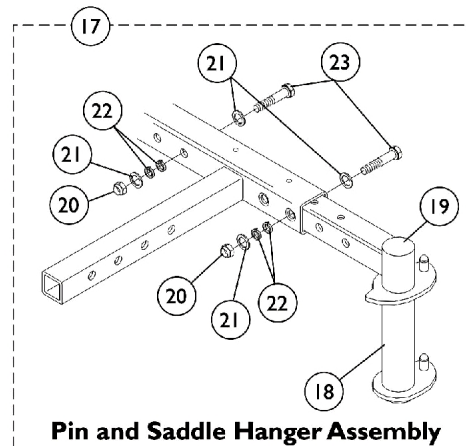

Front Rigging Hanger Assembly

Center Pivot Sector, 90WSBT Footboard, Pin & Saddle Style

Front Rigging Hanger Assembly

Center Pivot Sector, 90WSBT Footboard, Pin & Saddle Style

Item Number	Note	Part Number	Description	Quantity Per	
				Package	Assembly
1	A	1072724-NLA	NLA - Kit, Front Rigging Hanger Assembly w/ Hardware, Center Pivot, Storm, Black - Right	1	1
1	A	1072726-NLA	NLA - Kit, Front Rigging Hanger Assembly w/ Hardware, Center Pivot, Storm, Black - Left	1	1
1	A	0197500-NLA	NLA - Kit, Front Rigging Hanger Assembly w/ Hardware, Storm, Black (Pair)	2	1
2	B	1072722-NLA	NLA - Front Rigging Hanger Assembly w/ Sector Block, Center Pivot, Storm, Black - Right	1	1
2	B	1072723-NLA	NLA - Front Rigging Hanger Assembly w/ Sector Block, Center Pivot, Storm, Black - Left	1	1
3		0139506	Screw, Button Head, Socket (1/4-20 x 1-1/2")	1	1
4		1007453	Lockwasher, Split (1/4")	1	1
5		0117000	Block, Sector - Right	1	1
5		0117100	Block, Sector - Left	1	1
6		1025736	Locknut (1/4-20)	1	2
7		0050406	Washer, Flat (1/4 x 5/8 x 1/16")	1	4
8		0050506-NLA	NLA - Lockwasher, High Collar, Split (1/4")	1	4
9		1024793-NLA	NLA - Screw, Hex Head (1/4-20 x 1-3/4")	1	2
10	C	1102792-NLA	NLA - Support Tube w/ Plug Button and Hardware, Black	1	1
11		1096519-NLA	NLA - Support Tube w/ Plug Button, Black	1	1
12		0062200-NLA	NLA - Plug Button, Square (3/4")	1	1
13		1025736	Locknut (1/4-20)	1	2
14		0050406	Washer, Flat (1/4 x 5/8 x 1/16")	1	4
15		0050506-NLA	NLA - Lockwasher, High Collar, Split (1/4")	1	4
16		1024793-NLA	NLA - Screw, Hex Head (1/4-20 x 1-3/4")	1	2
17	D	1081425-NLA	NLA - Kit, Front Rigging Hanger Assembly w/ Hardware, Pin Style, Black - Right	1	1
17	D	1081426-NLA	NLA - Kit, Front Rigging Hanger Assembly w/ Hardware, Pin Style, Black - Left	1	1
17	D	1081446-NLA	NLA - Kit, Front Rigging Hanger Assembly w/ Hardware, Pin Style, Black (Pair)	2	1
18		1078020-NLA	NLA - Hanger, Front Rigging, Pin Style, Black - Right	1	1
18		1078021-NLA	NLA - Hanger, Front Rigging, Pin Style, Black - Left	1	1
19		1027097	Plug Button, Black (3/4")	1	1
20		1025736	Locknut (1/4-20)	1	2
21		0050406	Washer, Flat (1/4 x 5/8 x 1/16")	1	4
22		0050506-NLA	NLA - Lockwasher, High Collar, Split (1/4")	1	4
23		0051506	Screw, Hex Head (1/4-20 x 1-3/4")	1	2