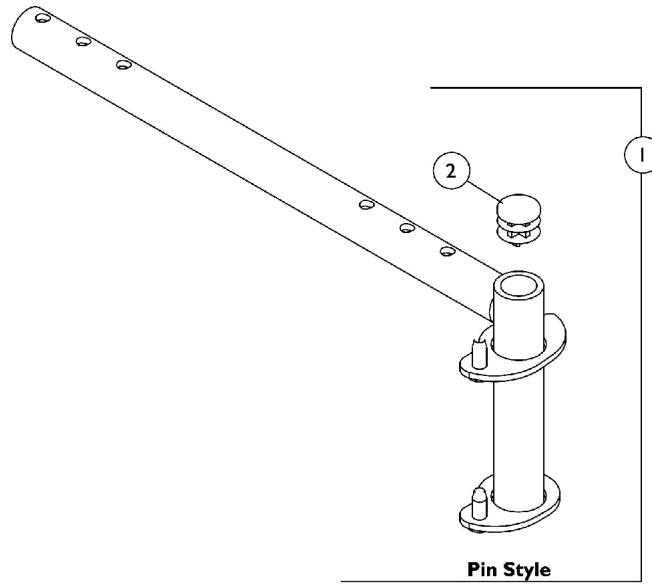

Front Rigging Hanger Assembly

Pin Style

NOTE: Front rigging hangers and seat pans share the same mounting hardware, see Seat Pan and Mounting Hardware page.

Item Number	Note	Part Number	Description	Quantity Per	
				Package	Assembly
1	A	1070356-NLA	NLA - Hanger Assembly, Front Rigging, Pin Style, Black - Right (12 - 21" D)	1	1
1	A	1070357-NLA	NLA - Hanger Assembly, Front Rigging, Pin Style, Black - Left (12 - 21" D)	1	1
1	A	1070358-NLA	NLA - Hanger Assembly, Front Rigging, Pin Style, Black - Right (22" D)	1	1
1	A	1070359-NLA	NLA - Hanger Assembly, Front Rigging, Pin Style, Black - Left (22" D)	1	1
2		1027097	Plug Button, Black (3/4")	1	1

NOTE: A - Includes front rigging hanger and item 2