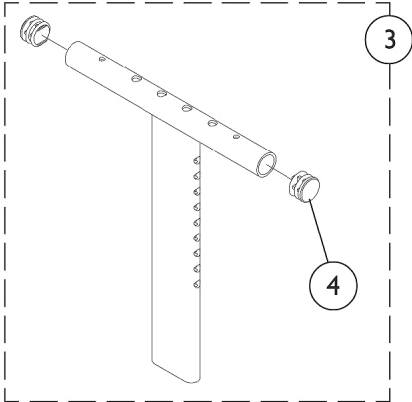

## "T" Arms and Hardware

Item Number	Note	Part Number	Description	Quantity Per	
				Package	Assembly
1	A	8881053570	Kit, Arm Pad w/ Screws, Desk Length (Pair)	2	1
1	A	8881053571	Kit, Arm Pad w/ Screws, Full Length (Pair)	2	1
2		1055949	Package, Screw, Phillips Pan Head (#10-32 x 1-3/8")	2	1
3		1069639	T-Arm Assembly w/ Plug Buttons, Desk Length, Low Range, Black	1	1
3		1069641	T-Arm Assembly w/ Plug Buttons, Desk Length, High Range, Black	1	1
3		1069643	T-Arm Assembly w/ Plug Buttons, Full Length, Low Range, Black	1	1
3		1069645	T-Arm Assembly w/ Plug Buttons, Full Length, High Range, Black	1	1
4		1027095	Plug Button, Black (7/8")	1	2
5		1069635	Post, Arm, Low Range	1	1
5		1069637	Post, Arm, High Range	1	1
6	B	1073424	Kit, Clothing Guard, Low Range - Right	1	1
6	B	1073425	Kit, Clothing Guard, Low Range - Left	1	1
6	B	1073422	Kit, Clothing Guard, High Range - Right	1	1
6	B	1073423	Kit, Clothing Guard, High Range - Left	1	1
7		1069652-NLA	NLA - Guard, Clothing, Low Range	1	1
7		1069651-NLA	NLA - Guard, Clothing, High Range	1	1
8		1069634	Tube, Support, Low Range, Black - Right	1	1
8		1073247-NLA	NLA - Tube, Support, Low Range, Black - Left	1	1
8		1069650-NLA	NLA - Tube, Support, High Range, Black - Right	1	1
8		1073246	Tube, Support, High Range, Black - Left	1	1
9		1028427	Grip, Foam	1	1
10		1025731	Locknut (#10-32)	1	1
11		1076839-NLA	NLA - Lever, Locking	1	1
12		1025716	Screw, Phillips Pan Head (#10-32 x 11/16")	1	1
13		1073196-NLA	NLA - Spring, Torsion	1	1
14		1006773-NLA	NLA - Screw, Socket Button Head (1/4-20 x 1/2")	1	3
15		1075069-NLA	NLA - Clamp, Clothing Guard - Right	1	1
15		1075070-NLA	NLA - Clamp, Clothing Guard - Left	1	1
16	C	1069632	Arm Socket Assembly, Bolt On	1	1
17		1055305-NLA	NLA - Screw, Socket Button Head (1/4-28 x 3/4")	1	4
18		1069609	Insert, Arm Socket, Black	1	2
19		1055348	Screw, Hex Head (1/4-28 x 1-3/4")	1	2
20		1069629-NLA	NLA - Bracket, T-Arm Socket, Threaded, Black	1	1
21		1026907	Washer (1/4 x 1/2 x 1/16")	1	2
22		1085111	Nut, Hex (1/4-28)	1	3
23		1069620-NLA	NLA - Bracket, Socket, Black	1	1
24		1026108	Lockwasher (1/4 x 15/32 x 1/64")	1	4
	D	See Chart	"T" Arm Kits	1	1