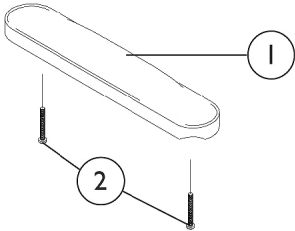

## "T" Arms and Hardware

Item Number	Note	Part Number	Description	Quantity Per	
				Package	Assembly
1	A	8881053570	Kit, Arm Pad w/ Screws, Desk Length (Pair)	2	1
1	A	8881053571	Kit, Arm Pad w/ Screws, Full Length (Pair)	2	1
2		1055949	Package, Screw, Phillips Pan Head (#10-32 x 1-3/8")	2	1
3		1069639	T-Arm Assembly w/ Plug Buttons, Desk Length, Low Range, Black	1	1
3		1069641	T-Arm Assembly w/ Plug Buttons, Desk Length, High Range, Black	1	1
3		1069643	T-Arm Assembly w/ Plug Buttons, Full Length, Low Range, Black	1	1
3		1069645	T-Arm Assembly w/ Plug Buttons, Full Length, High Range, Black	1	1
4		1027095	Plug Button, Black (7/8")	1	2
5		1069635	Post, Arm, Low Range	1	1
5		1069637	Post, Arm, High Range	1	1
6	B	1073424	Kit, Clothing Guard, Low Range - Right	1	1
6	B	1073425	Kit, Clothing Guard, Low Range - Left	1	1
6	B	1073422	Kit, Clothing Guard, High Range - Right	1	1
6	B	1073423	Kit, Clothing Guard, High Range - Left	1	1
7		1069652-NLA	NLA - Guard, Clothing, Low Range	1	1
7		1069651-NLA	NLA - Guard, Clothing, High Range	1	1
8		1069634	Tube, Support, Low Range, Black - Right	1	1
8		1073247-NLA	NLA - Tube, Support, Low Range, Black - Left	1	1
8		1069650-NLA	NLA - Tube, Support, High Range, Black - Right	1	1
8		1073246	Tube, Support, High Range, Black - Left	1	1
9		1028427	Grip, Foam	1	1
10		1025731	Locknut (#10-32)	1	1
11		1076839-NLA	NLA - Lever, Locking	1	1
12		1025716	Screw, Phillips Pan Head (#10-32 x 11/16")	1	1
13		1073196-NLA	NLA - Spring, Torsion	1	1
14		1006773-NLA	NLA - Screw, Socket Button Head (1/4-20 x 1/2")	1	3
15		1075069-NLA	NLA - Clamp, Clothing Guard - Right	1	1
15		1075070-NLA	NLA - Clamp, Clothing Guard - Left	1	1
16	C	1069632	Arm Socket Assembly, Bolt On	1	1
17		1055305-NLA	NLA - Screw, Socket Button Head (1/4-28 x 3/4")	1	4
18		1069609	Insert, Arm Socket, Black	1	2
19		1055348	Screw, Hex Head (1/4-28 x 1-3/4")	1	2
20		1069629-NLA	NLA - Bracket, T-Arm Socket, Threaded, Black	1	1
21		1026907	Washer (1/4 x 1/2 x 1/16")	1	2
22		1085111	Nut, Hex (1/4-28)	1	3
23		1069620-NLA	NLA - Bracket, Socket, Black	1	1
24		1026108	Lockwasher (1/4 x 15/32 x 1/64")	1	4
	D	See Chart	"T" Arm Kits	1	1