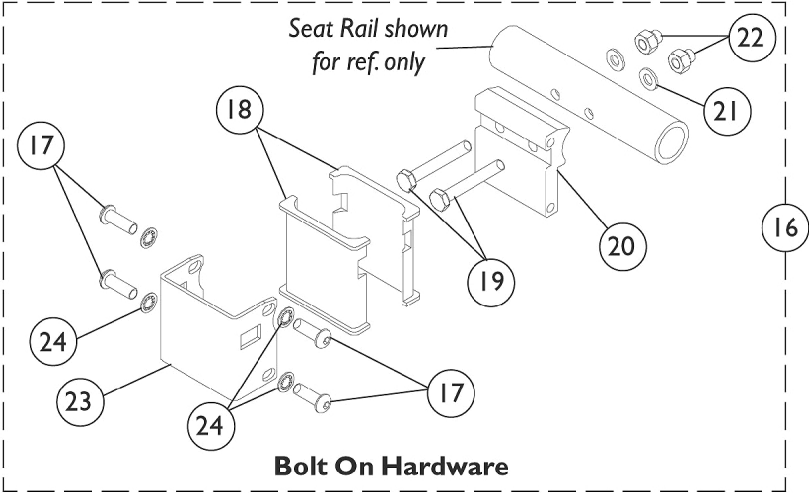

## "T" Arms and Hardware

Item Number	Note	Part Number	Description	Quantity Per	
				Package	Assembly
1	A	8881053570	Kit, Arm Pad w/ Screws, Desk Length (Pair)	2	1
1	A	8881053571	Kit, Arm Pad w/ Screws, Full Length (Pair)	2	1
2		1055949	Package, Screw, Phillips Pan Head (#10-32 x 1-3/8")	2	1
3		1069639	T-Arm Assembly w/ Plug Buttons, Desk Length, Low Range, Black	1	1
3		1069641	T-Arm Assembly w/ Plug Buttons, Desk Length, High Range, Black	1	1
3		1069643	T-Arm Assembly w/ Plug Buttons, Full Length, Low Range, Black	1	1
3		1069645	T-Arm Assembly w/ Plug Buttons, Full Length, High Range, Black	1	1
4		1027095	Plug Button, Black (7/8")	1	2
5		1069635	Post, Arm, Low Range	1	1
5		1069637	Post, Arm, High Range	1	1
6	B	1073424	Kit, Clothing Guard, Low Range - Right	1	1
6	B	1073425	Kit, Clothing Guard, Low Range - Left	1	1
6	B	1073422	Kit, Clothing Guard, High Range - Right	1	1
6	B	1073423	Kit, Clothing Guard, High Range - Left	1	1
7		1069652-NLA	NLA - Guard, Clothing, Low Range	1	1
7		1069651-NLA	NLA - Guard, Clothing, High Range	1	1
8		1069634	Tube, Support, Low Range, Black - Right	1	1
8		1073247-NLA	NLA - Tube, Support, Low Range, Black - Left	1	1
8		1069650-NLA	NLA - Tube, Support, High Range, Black - Right	1	1
8		1073246	Tube, Support, High Range, Black - Left	1	1
9		1028427	Grip, Foam	1	1
10		1025731	Locknut (#10-32)	1	1
11		1076839-NLA	NLA - Lever, Locking	1	1
12		1025716	Screw, Phillips Pan Head (#10-32 x 11/16")	1	1
13		1073196-NLA	NLA - Spring, Torsion	1	1
14		1006773-NLA	NLA - Screw, Socket Button Head (1/4-20 x 1/2")	1	3
15		1075069-NLA	NLA - Clamp, Clothing Guard - Right	1	1
15		1075070-NLA	NLA - Clamp, Clothing Guard - Left	1	1
16	C	1069632	Arm Socket Assembly, Bolt On	1	1
17		1055305-NLA	NLA - Screw, Socket Button Head (1/4-28 x 3/4")	1	4
18		1069609	Insert, Arm Socket, Black	1	2
19		1055348	Screw, Hex Head (1/4-28 x 1-3/4")	1	2
20		1069629-NLA	NLA - Bracket, T-Arm Socket, Threaded, Black	1	1
21		1026907	Washer (1/4 x 1/2 x 1/16")	1	2
22		1085111	Nut, Hex (1/4-28)	1	3
23		1069620-NLA	NLA - Bracket, Socket, Black	1	1
24		1026108	Lockwasher (1/4 x 15/32 x 1/64")	1	4
	D	See Chart	"T" Arm Kits	1	1