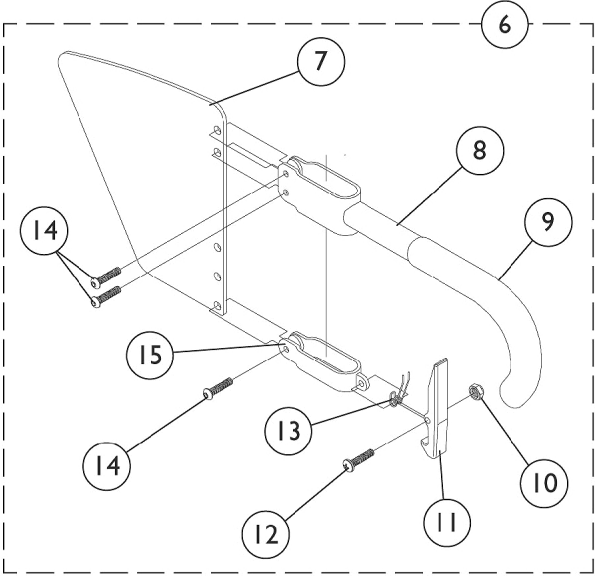

## "T" Arms and Hardware

Item Number	Note	Part Number	Description	Quantity Per	
				Package	Assembly
1	A	8881053570	Kit, Arm Pad w/ Screws, Desk Length (Pair)	2	1
1	A	8881053571	Kit, Arm Pad w/ Screws, Full Length (Pair)	2	1
2		1055949	Package, Screw, Phillips Pan Head (#10-32 x 1-3/8")	2	1
3		1069639	T-Arm Assembly w/ Plug Buttons, Desk Length, Low Range, Black	1	1
3		1069641	T-Arm Assembly w/ Plug Buttons, Desk Length, High Range, Black	1	1
3		1069643	T-Arm Assembly w/ Plug Buttons, Full Length, Low Range, Black	1	1
3		1069645	T-Arm Assembly w/ Plug Buttons, Full Length, High Range, Black	1	1
4		1027095	Plug Button, Black (7/8")	1	2
5		1069635	Post, Arm, Low Range	1	1
5		1069637	Post, Arm, High Range	1	1
6	B	1073424	Kit, Clothing Guard, Low Range - Right	1	1
6	B	1073425	Kit, Clothing Guard, Low Range - Left	1	1
6	B	1073422	Kit, Clothing Guard, High Range - Right	1	1
6	B	1073423	Kit, Clothing Guard, High Range - Left	1	1
7		1069652-NLA	NLA - Guard, Clothing, Low Range	1	1
7		1069651-NLA	NLA - Guard, Clothing, High Range	1	1
8		1069634	Tube, Support, Low Range, Black - Right	1	1
8		1073247-NLA	NLA - Tube, Support, Low Range, Black - Left	1	1
8		1069650-NLA	NLA - Tube, Support, High Range, Black - Right	1	1
8		1073246	Tube, Support, High Range, Black - Left	1	1
9		1028427	Grip, Foam	1	1
10		1025731	Locknut (#10-32)	1	1
11		1076839-NLA	NLA - Lever, Locking	1	1
12		1025716	Screw, Phillips Pan Head (#10-32 x 11/16")	1	1
13		1073196-NLA	NLA - Spring, Torsion	1	1
14		1006773-NLA	NLA - Screw, Socket Button Head (1/4-20 x 1/2")	1	3
15		1075069-NLA	NLA - Clamp, Clothing Guard - Right	1	1
15		1075070-NLA	NLA - Clamp, Clothing Guard - Left	1	1
16	C	1069632	Arm Socket Assembly, Bolt On	1	1
17		1055305-NLA	NLA - Screw, Socket Button Head (1/4-28 x 3/4")	1	4
18		1069609	Insert, Arm Socket, Black	1	2
19		1055348	Screw, Hex Head (1/4-28 x 1-3/4")	1	2
20		1069629-NLA	NLA - Bracket, T-Arm Socket, Threaded, Black	1	1
21		1026907	Washer (1/4 x 1/2 x 1/16")	1	2
22		1085111	Nut, Hex (1/4-28)	1	3
23		1069620-NLA	NLA - Bracket, Socket, Black	1	1
24		1026108	Lockwasher (1/4 x 15/32 x 1/64")	1	4
	D	See Chart	"T" Arm Kits	1	1