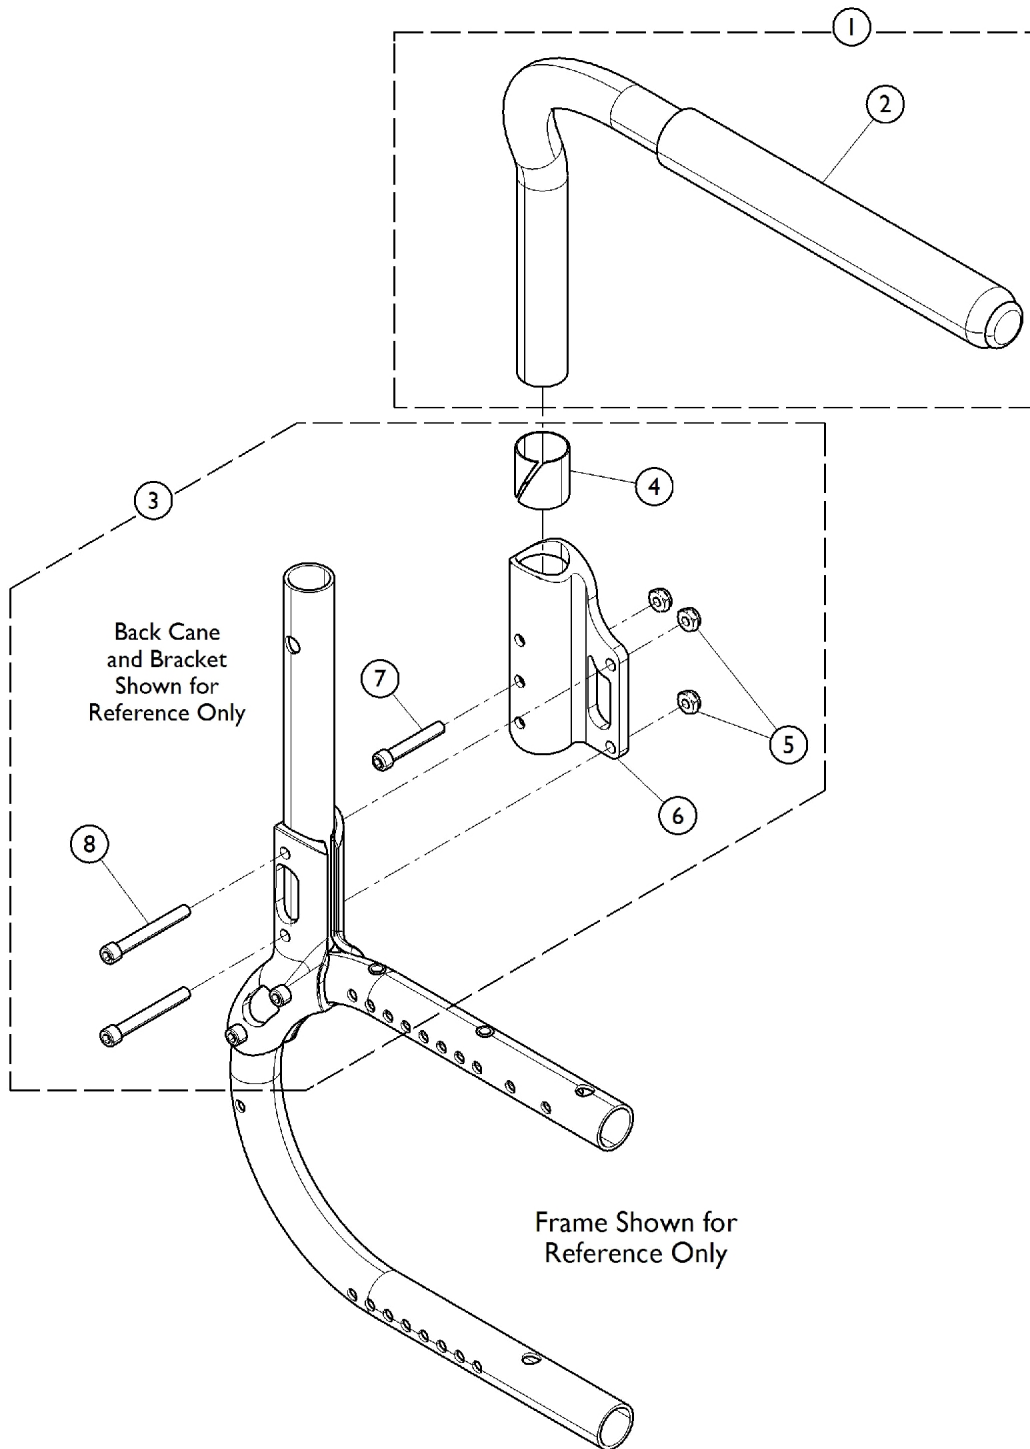

Swingaway Half Arms (AT99)

Swingaway Half Arms (AT99)

Item Number	Note	Part Number	Description	Quantity Per	
				Package	Assembly
1	A	1130576	Half Arm Assembly, Black - Right	1	1
1	A	1130577	Half Arm Assembly, Black - Left	1	1
2		1032244	Grip, Foam Hand (9" L)	1	2
3	B	1130578	Kit, Half Arm Hardware	2	1
4			Sleeve, Bearing	1	2
5			Locknut (1/4-28)	1	6
6			Socket, Arm - Right	1	1
6			Socket, Arm - Left	1	1
7			Screw, Socket Head (1/4-28 x 1-3/4")	1	2
8			Screw, Socket Head (1/4-28 x 2")	1	4
NOTE: A - Includes item 2, Foam Grip B - Includes items 4-8					