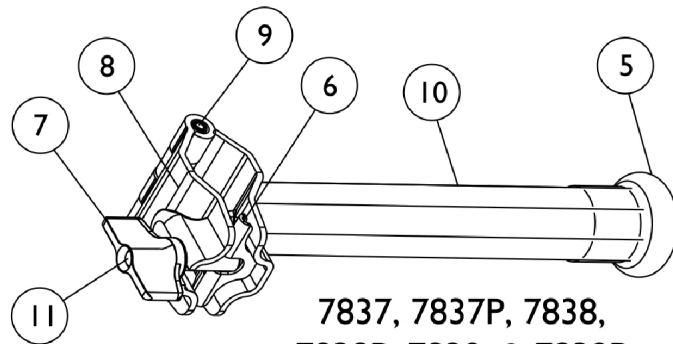

Accessories for Model 7030 & 7030P (Octagon Tube)

**7801 & 7801P
Pulley Clamp**

**7949 & 7949P
Wall Bumper
Post with Clamp**

**7837, 7837P, 7838,
7838P, 7839, & 7839P
Traction Arms
(9", 12" & 18")**

**7948 & 7948P
Wall Bumper
with Horns**

**7803 & 7803P
Double Clamp**

Accessories for Model 7030 & 7030P (Octagon Tube)

Item Number	Note	Part Number	Description	Quantity Per	
				Package	Assembly
1		17573X000-NLA	NLA - Key	1	1
2	B,J	07800X001-NLA	NLA - Clamp, Hinge, Chrome	1	1
2	C	1125219-NLA	NLA - Clamp, Hinge, Grey	1	1
3		17103X000-NLA	NLA - Hook, "S"	1	1
4		17130X000-NLA	NLA -Pulley, Swivel	1	1
5		17167X000-NLA	NLA - Bumper, Grey	1	1
6	A	17127X000	Pin, Spiral (5/32" x 1-3/4")	1	1
7	A	17129X000-NLA	NLA - Knob, Wing	1	1
8	A,B,D	17122X000-NLA	NLA - Clamp, Hinge, Slotted Side, Chrome	1	1
8	C	1135726-NLA	NLA - Clamp, Hinge, Slotted Side, Grey	1	1
9	A	17128X000-NLA	NLA - Pin, Spiral (5/16" x 2-1/2")	1	1
10	B,H	17803X000-NLA	NLA - Arm, Traction, Chrome (9")	1	1
10	C	1135731-NLA	NLA - Arm, Traction, Grey (9")	1	1
10	B,G	17802X000-NLA	NLA - Arm, Traction, Chrome (12")	1	1
10	C	1135730-NLA	NLA - Arm, Traction, Grey (12")	1	1
10	B,F	17801X000-NLA	NLA - Arm, Traction, Chrome (18")	1	1
10	C	1135729-NLA	NLA - Arm, Traction, Grey (18")	1	1
	E	7837P-NLA	NLA - Traction Arm Assembly, Grey (18")	1	1
	E	7838P-NLA	NLA - Traction Arm Assembly, Grey (12")	1	1
	E,K	7839P-NLA	NLA - Traction Arm Assembly, Grey (9")	1	1
11	A	1008630-NLA	NLA - Stud, Threaded (3/8-16 x 2-1/4")	1	1
	I	7801P-NLA	NLA -Pulley Clamp Assembly, Grey	1	1