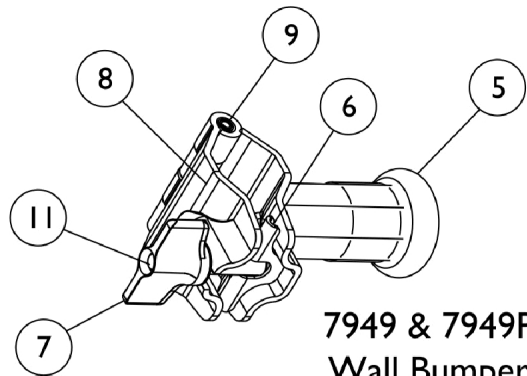

Accessories for Model 7030 & 7030P (Octagon Tube)

**7801 & 7801P
Pulley Clamp**

**7949 & 7949P
Wall Bumper
Post with Clamp**

**7837, 7837P, 7838,
7838P, 7839, & 7839P
Traction Arms
(9", 12" & 18")**

**7948 & 7948P
Wall Bumper
with Horns**

**7803 & 7803P
Double Clamp**

Accessories for Model 7030 & 7030P (Octagon Tube)

Item Number	Note	Part Number	Description	Quantity Per	
				Package	Assembly
1		17573X000-NLA	NLA - Key	1	1
2	B,J	07800X001-NLA	NLA - Clamp, Hinge, Chrome	1	1
2	C	1125219-NLA	NLA - Clamp, Hinge, Grey	1	1
3		17103X000-NLA	NLA - Hook, "S"	1	1
4		17130X000-NLA	NLA -Pulley, Swivel	1	1
5		17167X000-NLA	NLA - Bumper, Grey	1	1
6	A	17127X000	Pin, Spiral (5/32" x 1-3/4")	1	1
7	A	17129X000-NLA	NLA - Knob, Wing	1	1
8	A,B,D	17122X000-NLA	NLA - Clamp, Hinge, Slotted Side, Chrome	1	1
8	C	1135726-NLA	NLA - Clamp, Hinge, Slotted Side, Grey	1	1
9	A	17128X000-NLA	NLA - Pin, Spiral (5/16" x 2-1/2")	1	1
10	B,H	17803X000-NLA	NLA - Arm, Traction, Chrome (9")	1	1
10	C	1135731-NLA	NLA - Arm, Traction, Grey (9")	1	1
10	B,G	17802X000-NLA	NLA - Arm, Traction, Chrome (12")	1	1
10	C	1135730-NLA	NLA - Arm, Traction, Grey (12")	1	1
10	B,F	17801X000-NLA	NLA - Arm, Traction, Chrome (18")	1	1
10	C	1135729-NLA	NLA - Arm, Traction, Grey (18")	1	1
	E	7837P-NLA	NLA - Traction Arm Assembly, Grey (18")	1	1
	E	7838P-NLA	NLA - Traction Arm Assembly, Grey (12")	1	1
	E,K	7839P-NLA	NLA - Traction Arm Assembly, Grey (9")	1	1
11	A	1008630-NLA	NLA - Stud, Threaded (3/8-16 x 2-1/4")	1	1
	I	7801P-NLA	NLA -Pulley Clamp Assembly, Grey	1	1