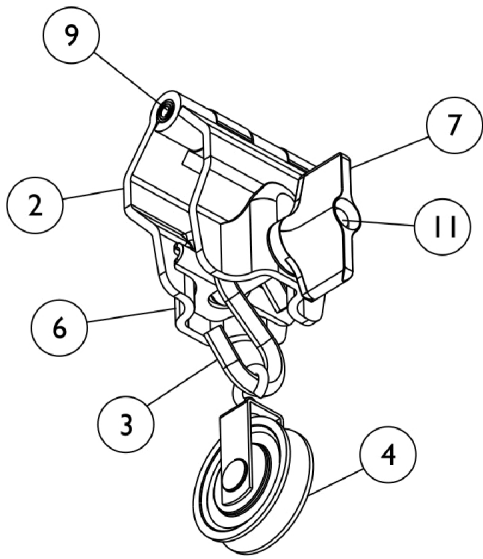

Accessories for Model 7030 & 7030P (Octagon Tube)

**7801 & 7801P
Pulley Clamp**

**7949 & 7949P
Wall Bumper
Post with Clamp**

**7837, 7837P, 7838,
7838P, 7839, & 7839P
Traction Arms
(9", 12" & 18")**

**7948 & 7948P
Wall Bumper
with Horns**

**7803 & 7803P
Double Clamp**

Accessories for Model 7030 & 7030P (Octagon Tube)

Item Number	Note	Part Number	Description	Quantity Per	
				Package	Assembly
1		17573X000-NLA	NLA - Key	1	1
2	B,J	07800X001-NLA	NLA - Clamp, Hinge, Chrome	1	1
2	C	1125219-NLA	NLA - Clamp, Hinge, Grey	1	1
3		17103X000-NLA	NLA - Hook, "S"	1	1
4		17130X000-NLA	NLA -Pulley, Swivel	1	1
5		17167X000-NLA	NLA - Bumper, Grey	1	1
6	A	17127X000	Pin, Spiral (5/32" x 1-3/4")	1	1
7	A	17129X000-NLA	NLA - Knob, Wing	1	1
8	A,B,D	17122X000-NLA	NLA - Clamp, Hinge, Slotted Side, Chrome	1	1
8	C	1135726-NLA	NLA - Clamp, Hinge, Slotted Side, Grey	1	1
9	A	17128X000-NLA	NLA - Pin, Spiral (5/16" x 2-1/2")	1	1
10	B,H	17803X000-NLA	NLA - Arm, Traction, Chrome (9")	1	1
10	C	1135731-NLA	NLA - Arm, Traction, Grey (9")	1	1
10	B,G	17802X000-NLA	NLA - Arm, Traction, Chrome (12")	1	1
10	C	1135730-NLA	NLA - Arm, Traction, Grey (12")	1	1
10	B,F	17801X000-NLA	NLA - Arm, Traction, Chrome (18")	1	1
10	C	1135729-NLA	NLA - Arm, Traction, Grey (18")	1	1
	E	7837P-NLA	NLA - Traction Arm Assembly, Grey (18")	1	1
	E	7838P-NLA	NLA - Traction Arm Assembly, Grey (12")	1	1
	E,K	7839P-NLA	NLA - Traction Arm Assembly, Grey (9")	1	1
11	A	1008630-NLA	NLA - Stud, Threaded (3/8-16 x 2-1/4")	1	1
	I	7801P-NLA	NLA -Pulley Clamp Assembly, Grey	1	1