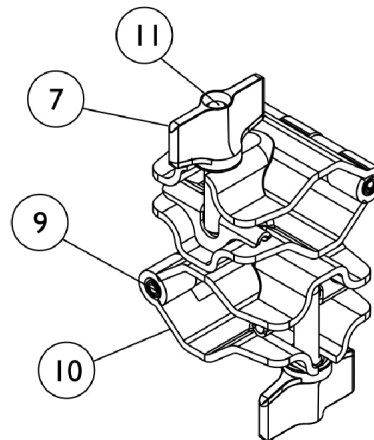

Accessories for Model 7030 & 7030P (Octagon Tube)

**7801 & 7801P
Pulley Clamp**

**7949 & 7949P
Wall Bumper
Post with Clamp**

**7837, 7837P, 7838,
7838P, 7839, & 7839P
Traction Arms
(9", 12" & 18")**

**7948 & 7948P
Wall Bumper
with Horns**

**7803 & 7803P
Double Clamp**

Accessories for Model 7030 & 7030P (Octagon Tube)

Item Number	Note	Part Number	Description	Quantity Per	
				Package	Assembly
1		17573X000-NLA	NLA - Key	1	1
2	B,J	07800X001-NLA	NLA - Clamp, Hinge, Chrome	1	1
2	C	1125219-NLA	NLA - Clamp, Hinge, Grey	1	1
3		17103X000-NLA	NLA - Hook, "S"	1	1
4		17130X000-NLA	NLA -Pulley, Swivel	1	1
5		17167X000-NLA	NLA - Bumper, Grey	1	1
6	A	17127X000	Pin, Spiral (5/32" x 1-3/4")	1	1
7	A	17129X000-NLA	NLA - Knob, Wing	1	1
8	A,B,D	17122X000-NLA	NLA - Clamp, Hinge, Slotted Side, Chrome	1	1
8	C	1135726-NLA	NLA - Clamp, Hinge, Slotted Side, Grey	1	1
9	A	17128X000-NLA	NLA - Pin, Spiral (5/16" x 2-1/2")	1	1
10	B,H	17803X000-NLA	NLA - Arm, Traction, Chrome (9")	1	1
10	C	1135731-NLA	NLA - Arm, Traction, Grey (9")	1	1
10	B,G	17802X000-NLA	NLA - Arm, Traction, Chrome (12")	1	1
10	C	1135730-NLA	NLA - Arm, Traction, Grey (12")	1	1
10	B,F	17801X000-NLA	NLA - Arm, Traction, Chrome (18")	1	1
10	C	1135729-NLA	NLA - Arm, Traction, Grey (18")	1	1
	E	7837P-NLA	NLA - Traction Arm Assembly, Grey (18")	1	1
	E	7838P-NLA	NLA - Traction Arm Assembly, Grey (12")	1	1
	E,K	7839P-NLA	NLA - Traction Arm Assembly, Grey (9")	1	1
11	A	1008630-NLA	NLA - Stud, Threaded (3/8-16 x 2-1/4")	1	1
	I	7801P-NLA	NLA -Pulley Clamp Assembly, Grey	1	1