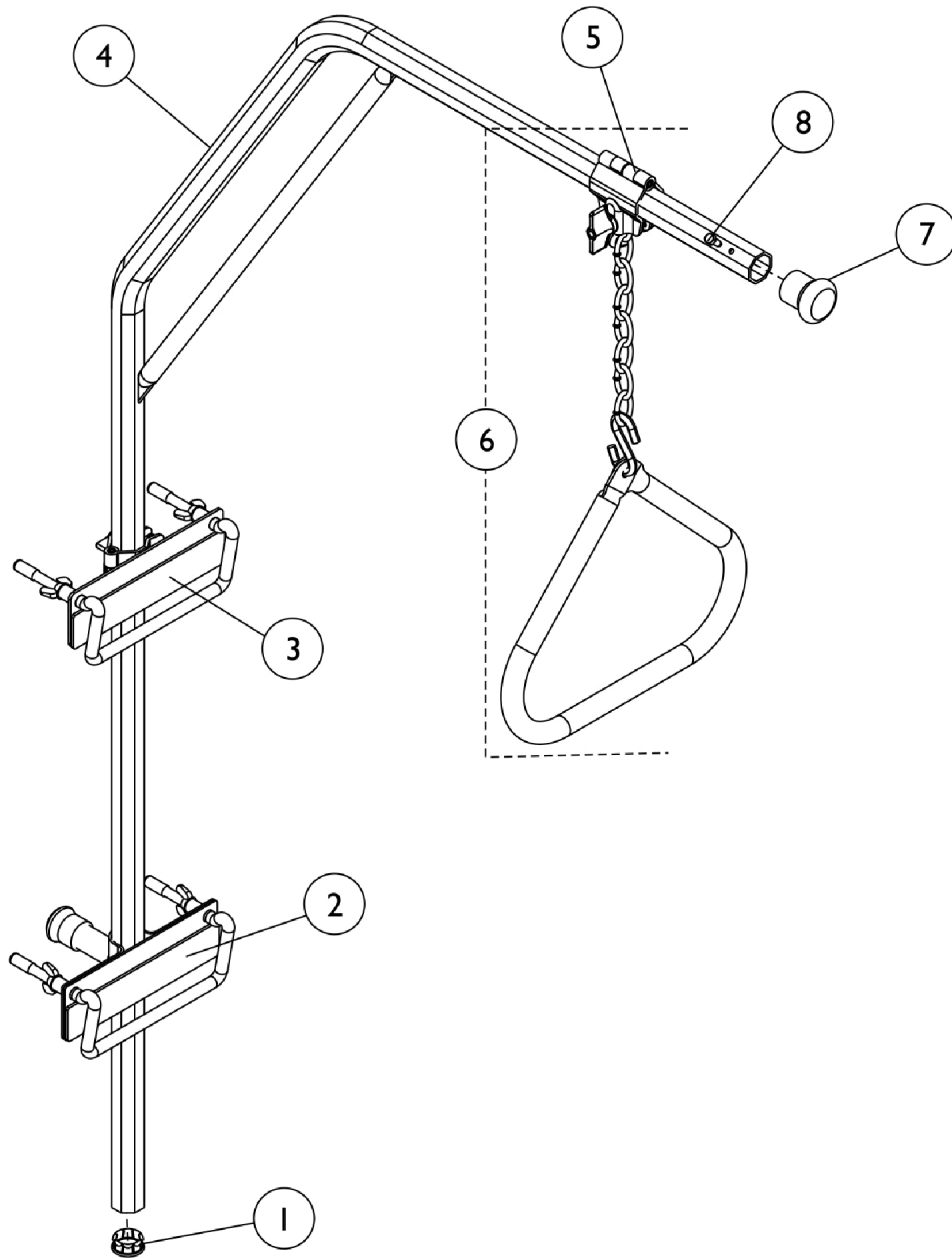

Offset Trapeze Bar 7740 and 7740P

Model 7740 & 7740P Octagon Tube

Model 7750 Square Tube (Discontinued 7/31/96)

Offset Trapeze Bar 7740 and 7740P

Item Number	Note	Part Number	Description	Quantity Per	
				Package	Assembly
1	B	17290X000-NLA	NLA - Plug Button, Metal (1-1/4")	1	1
1	C	1011232-NLA	NLA - Plug Button, Metal (1-1/4")	1	1
2	A,B,D	7953-NLA	NLA - Bed Bracket, Lower, Chrome	1	1
2	E	7953P	Bed Bracket, Lower, Grey	1	1
2	C	1011224-NLA	NLA - Bracket, Bed, Lower	1	1
3	A,B,D	7950-NLA	NLA - Bed Bracket, Upper, Chrome	1	1
3	E	7950P	Bed Bracket, Upper, Grey	1	1
3	C	1011225-NLA	NLA - Bracket, Bed, Upper	1	1
4	A,B,D	17171X000-NLA	NLA - Bar, "L", Chrome	1	1
4	E	1135736-NLA	NLA - Bar, "L", Color	1	1
4	C	1011220-NLA	NLA - Bar, "L"	1	1
5	A,B,G	07800X001-NLA	NLA - Clamp, Hinge, Chrome	1	1
5	C	1011223-NLA	NLA - Clamp Only	1	1
6	A,B,D	7941-NLA	NLA - Grab Bar with Chain and Clamp, Chrome	1	1
6	E	7941P	Grab Bar with Chain and Clamp, Grey	1	1
6	C	1011229-NLA	NLA - Grab Bar with Chain and Clamp, White	1	1
7	B	17167X000-NLA	NLA - Bumper, Grey	1	1
7	C	1011231-NLA	NLA - Cap, End	1	1
8		17125X000-NLA	NLA - Screw, Hex Head (1/4-14 x 5/8")	1	1
	F	17573X000-NLA	NLA - Key	1	1
	C,F	1011223-NLA	NLA - Clamp Only	1	1

NOTE: A - For individual parts see "Traction Accessories."
 B - Used with Model 7740.
 C - Used with Model 7750.
 D - Before 9/9/05.
 E - After 9/8/05.
 F - Not Shown.
 G - No Longer Available.