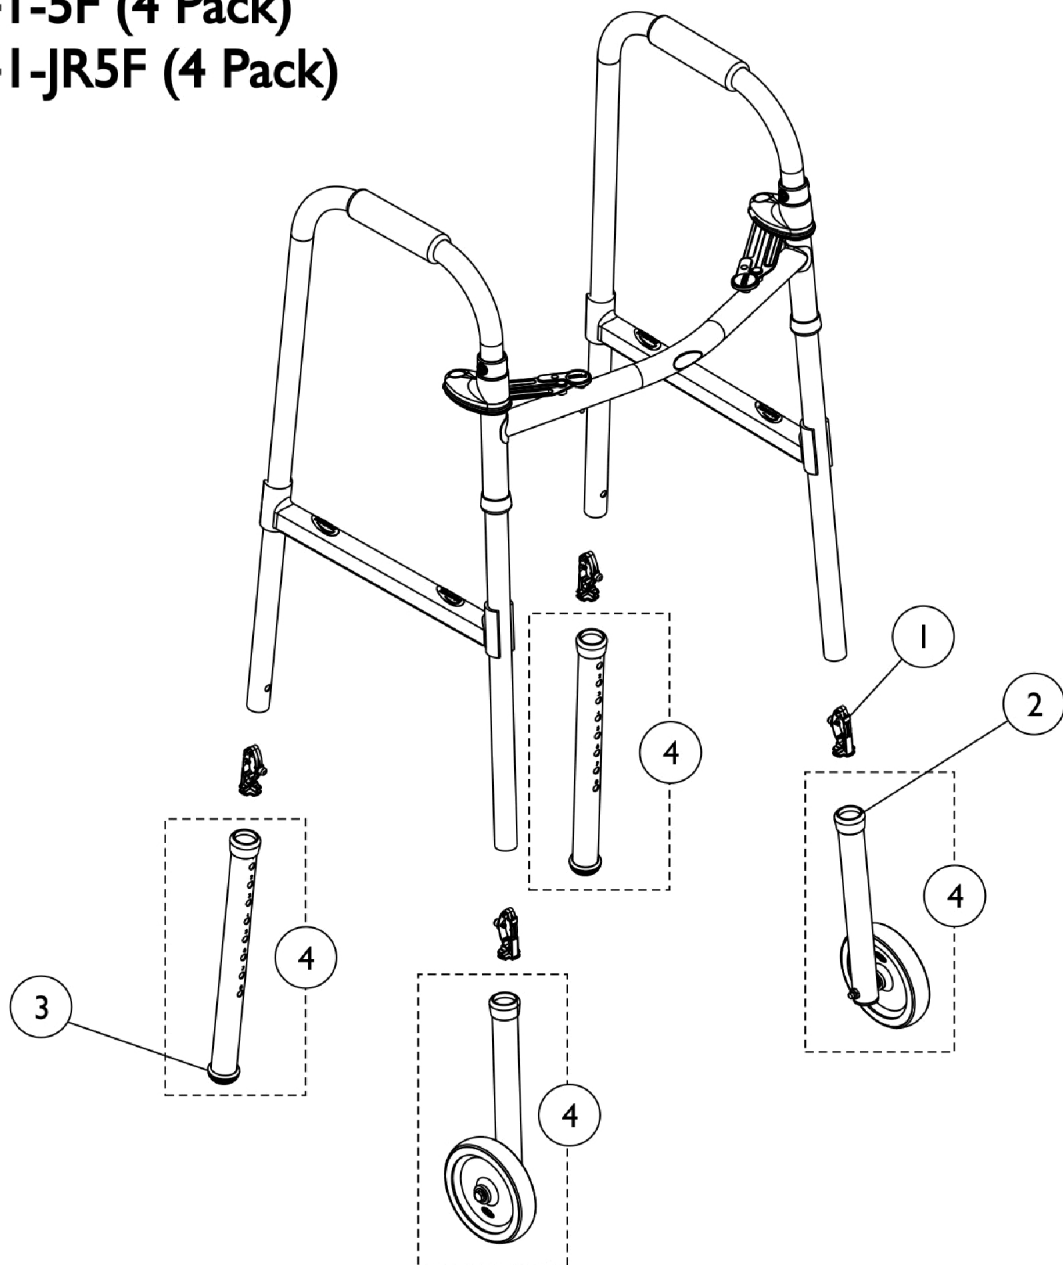

# Walker (Blue-Release)

Models (6241-5F, 6241-JR, and 6241-JR5F - Discontinued 6/07)

Model 6241-5F (4 Pack)

Model 6241-JR5F (4 Pack)

### Model 6241-5F and 6241-JR5F

Item Number	Note	Part Number	Description	Quantity Per	
				Package	Assembly
1	A	1074462-NLA	NLA - Button, Snap	1	4
1	C	1130780-NLA	NLA - Kit, Snap Buttons	10	1
1		1094945	Button, Snap	1	4
2		1040655	Anti-Rattle, Grey (1-1/8")	1	2
3	B	1041531-NLA	NLA - Tip, Glide, Grey (1-1/8")	1	2
3		1130781	Kit, Glide Tips	10	1
4		1086797	Kit, Leg Extension (5"), Fixed	1	1
			Leg Extension Tube with Axle Hole	1	2
			Bushing (1")	1	2
			Wheel (5" x 1-1/4")	1	2
			NLA - Washer, Steel Flat (1/4 x 5/8 x 1/16")	1	6
			Bushing (1/4 x 1-3/8")	1	2
			Screw, Hex Head (1/4-20 x 2-3/4")	1	2
			Anti-Rattle, Grey (1-1/8")	1	4
			Locknut (1/4-20)	1	2
			Tube, Leg Extension (13")	1	2
			NLA - Tip, Glide, Grey (1-1/8")	1	2