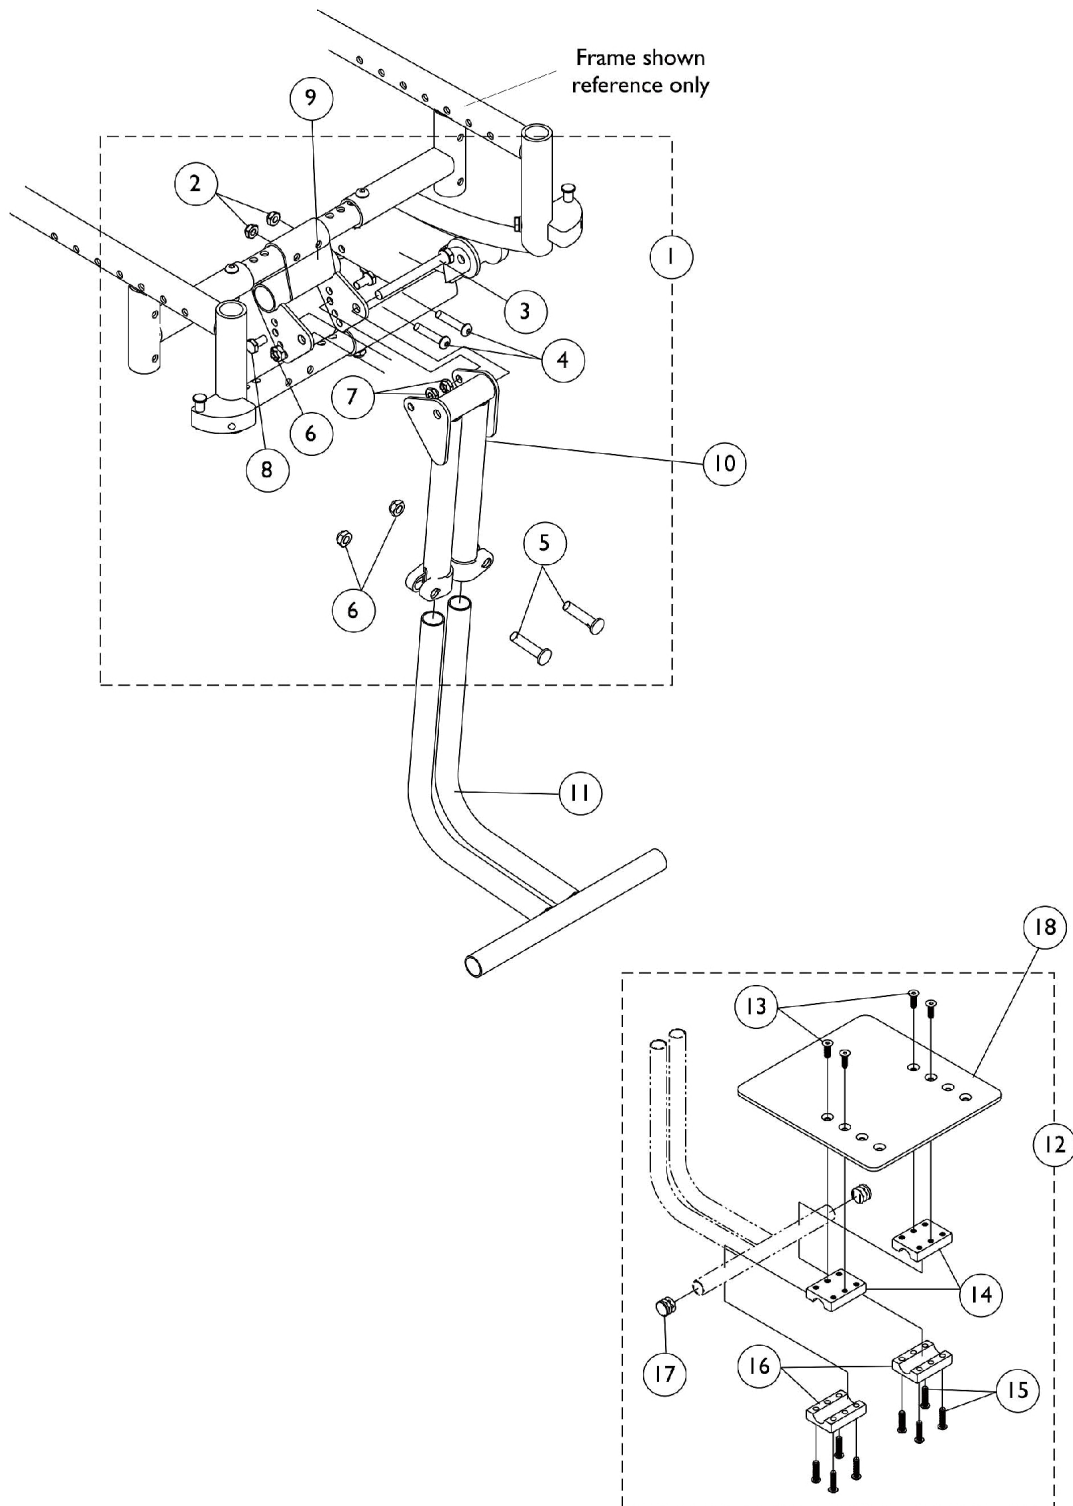

Contracture Platform Footrest

Contracture Platform Footrest

Item Number	Note	Part Number	Description	Quantity Per	
				Package	Assembly
1	A	1127694-NLA	NLA - Kit, Contracture Platform Hardware	1	1
2			Locknut (1/4-28)	1	2
3			NLA - Screw, Hex Head (5/16-24 x 3")	1	1
4			Screw, Socket Button Head (1/4-28 x 1-1/2")	1	2
5			Bolt, Lug (5/16-24 x 1-3/8")	1	2
6			Locknut (5/16-24)	1	3
7			Locknut (1/4-20)	1	2
8			NLA - Screw, Hex Head (1/4-20 x 1-1/2")	1	2
9	B	1127831-NLA	NLA - Bracket, Contracture Support, Black	1	1
10		1052436-NLA	NLA - Support, Contracture Platform, Black, Long	1	1
11		1052441	Tube, Support, Lower, 110 Degree, Black, Long	1	1
12		1127695	Kit, Contracture Footboard Hardware	1	1
13		Screw, Socket Flat Head (1/4-20 x 3/4")	1	4	
14		NLA - Half Clamp, Threaded	1	2	
15		Screw, Socket Button Head (1/4-20 x 1")	1	8	
16		NLA - Half Clamp, Non-Threaded	1	2	
17		Plug Button, Black (3/4")	1	2	
18		1044076	Footboard	1	1
NOTE: A - Includes items 2-8 B - Includes items 13-17					