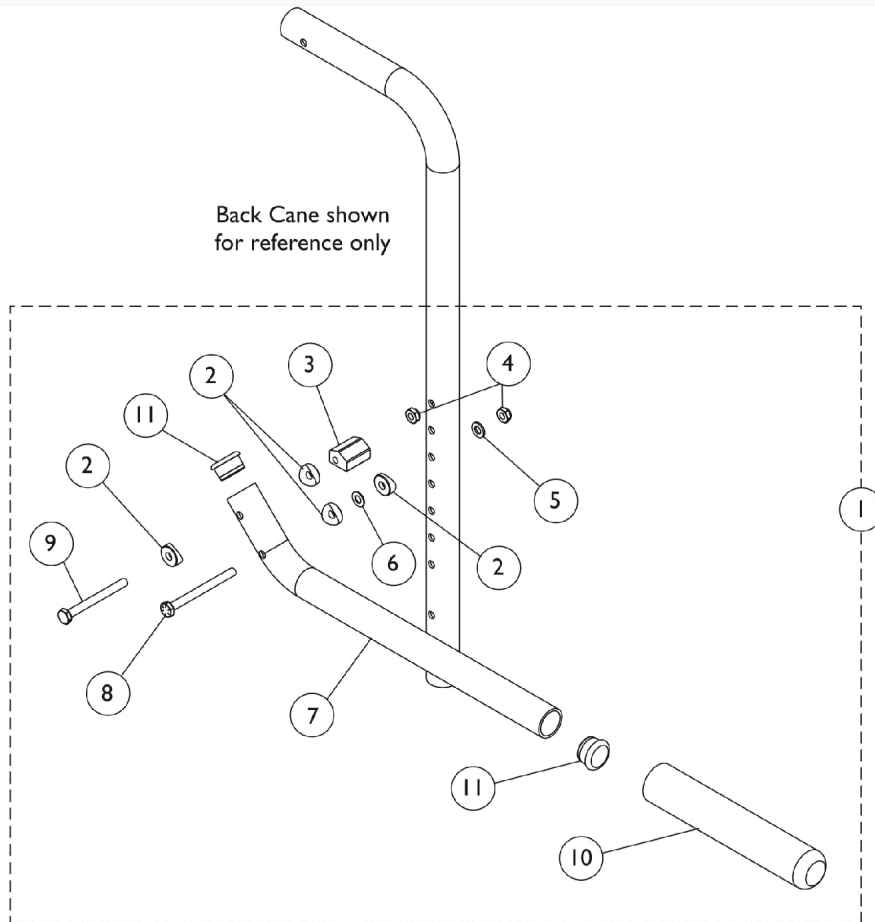

Cantilever Arms - AT99N

Non-Locking Bolt On

Cantilever Arms - AT99N Non-Locking Bolt On

Item Number	Note	Part Number	Description	Quantity Per	
				Package	Assembly
1	A	1118594	Cantilever Arm Assembly - Right	1	1
2			Spacer, Coved (1/4 x 11/16 x 1/2")	1	4
3			NLA - Cam, Cantilever Arm	1	1
4			Locknut (1/4-28)	1	2
5			Washer (1/4 x 1/2 x 1/16")	1	1
6			Washer, Nylon (1/4 x 1/2 x 1/32")	1	1
7			NLA - Tube, Cantilever Arm, Black	1	1
8			NLA - Screw, Hex Head (1/4-28 x 2-3/4")	1	1
9			NLA - Screw, Hex Head (1/4-28 x 2-1/2")	1	1
10			Grip, Foam Hand (6-7/8" L)	1	1
11			Plug Button, Black (1")	1	2
1	A	1118595	Cantilever Arm Assembly - Left	1	1
2			Spacer, Coved (1/4 x 11/16 x 1/2")	1	4
3			NLA - Cam, Cantilever Arm	1	1
4			Locknut (1/4-28)	1	2
5			Washer (1/4 x 1/2 x 1/16")	1	1
6			Washer, Nylon (1/4 x 1/2 x 1/32")	1	1
7			NLA - Tube, Cantilever Arm, Black	1	1
8			NLA - Screw, Hex Head (1/4-28 x 2-3/4")	1	1
9			NLA - Screw, Hex Head (1/4-28 x 2-1/2")	1	1
10			Grip, Foam Hand (6-7/8" L)	1	1
11			Plug Button, Black (1")	1	2

NOTE: A - Includes items 2-11