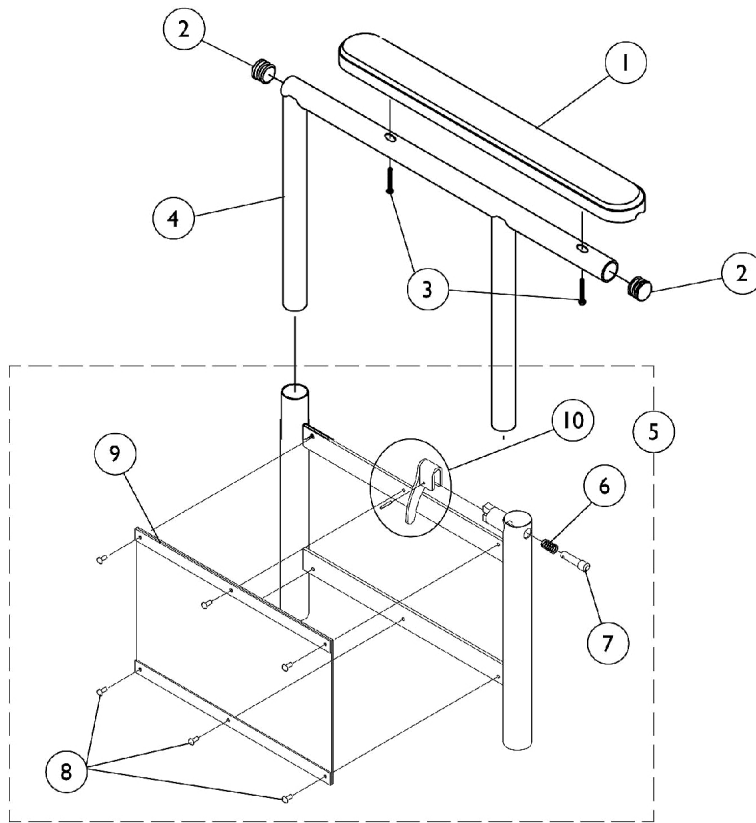

Adjustable Height Arms

Arm Attaching Hardware

Adjustable Height Arms

Item Number	Note	Part Number	Description	Quantity Per	
				Package	Assembly
1	A	8881053578	Kit, Arm Pad w/ Screws, Desk Length (9" L x 2" W) (Pair)	2	1
1	A	8881053577	Kit, Arm Pad w/ Screws, Full Length (14" L x 2" W) (Pair)	2	1
2		1027095	Plug Button, Black (7/8")	1	2
3		1111714	Package, Screw Phillips Pan Head (#10-32 x 1-1/8")	2	1
4		1070859	Arm Tube Assembly w/ Plug Buttons, Desk Length, Black - Right/Left	1	1
4		1041522	Arm Tube Assembly w/ Plug Buttons, Full Length, Black - Right/Left	1	1
5	B	1035892	Adjustable Height Arm Base Assembly - Right	1	1
			Base, Armrest, Adjustable Height	1	1
6			Spring, Arm Lock	1	1
7			Pin, Arm Lock, Black	1	1
8			Rivet	1	6
9			NLA - Guard, Clothing	1	1
10			Kit, Lock Handle w/Rivets (Pair)	1	1
5	B	1035893	Adjustable Height Arm Base Assembly - Left	1	1
			Base, Armrest, Adjustable Height	1	1
6			Spring, Arm Lock	1	1
7			Pin, Arm Lock, Black	1	1
8			Rivet	1	6
9			NLA - Guard, Clothing	1	1
10			Kit, Lock Handle w/Rivets (Pair)	1	1
11	C	1083083	Kit, Arm Attaching Hardware (Pair)	1	1
12			Socket, Arm, Front - Right	1	1
12			Socket, Arm, Front - Left	1	1
13			Socket, Arm, Rear - Right/Left	1	2
14			Screw, Hex Head (1/4-28 x 2-1/4")	1	4
15			Washer (1/4 x 1/2 x 1/16")	1	4
16			Nut, Hex (1/4-28)	1	6
12		1083081	Socket, Arm, Front - Right	1	1
12		1083082	Socket, Arm, Front - Left	1	1
13		1048835	Socket, Arm, Rear - Right/Left	1	2
14		1055350	Screw, Hex Head (1/4-28 x 2-1/4")	1	4
15		1026907	Washer (1/4 x 1/2 x 1/16")	1	4
16		1085111	Nut, Hex (1/4-28)	1	6

NOTE: A - Specify upholstery color U67 Black when ordering
 B - Includes items 6-10
 C - Includes items 12-16