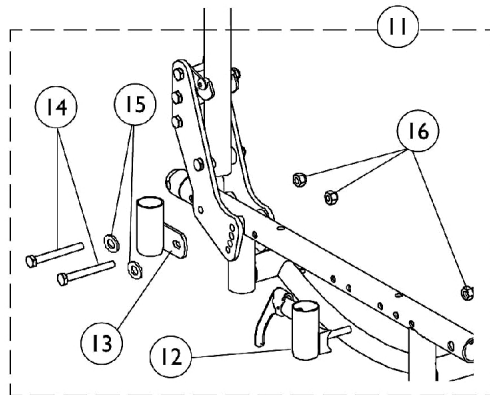

Adjustable Height Arms

Arm Attaching Hardware

Adjustable Height Arms

Item Number	Note	Part Number	Description	Quantity Per	
				Package	Assembly
1	A	8881053578	Kit, Arm Pad w/ Screws, Desk Length (9" L x 2" W) (Pair)	2	1
1	A	8881053577	Kit, Arm Pad w/ Screws, Full Length (14" L x 2" W) (Pair)	2	1
2		1027095	Plug Button, Black (7/8")	1	2
3		1111714	Package, Screw Phillips Pan Head (#10-32 x 1-1/8")	2	1
4		1070859	Arm Tube Assembly w/ Plug Buttons, Desk Length, Black - Right/Left	1	1
4		1041522	Arm Tube Assembly w/ Plug Buttons, Full Length, Black - Right/Left	1	1
5	B	1035892	Adjustable Height Arm Base Assembly - Right	1	1
			Base, Armrest, Adjustable Height	1	1
6			Spring, Arm Lock	1	1
7			Pin, Arm Lock, Black	1	1
8			Rivet	1	6
9			NLA - Guard, Clothing	1	1
10			Kit, Lock Handle w/Rivets (Pair)	1	1
5	B	1035893	Adjustable Height Arm Base Assembly - Left	1	1
			Base, Armrest, Adjustable Height	1	1
6			Spring, Arm Lock	1	1
7			Pin, Arm Lock, Black	1	1
8			Rivet	1	6
9			NLA - Guard, Clothing	1	1
10			Kit, Lock Handle w/Rivets (Pair)	1	1
11	C	1083083	Kit, Arm Attaching Hardware (Pair)	1	1
12			Socket, Arm, Front - Right	1	1
12			Socket, Arm, Front - Left	1	1
13			Socket, Arm, Rear - Right/Left	1	2
14			Screw, Hex Head (1/4-28 x 2-1/4")	1	4
15			Washer (1/4 x 1/2 x 1/16")	1	4
16			Nut, Hex (1/4-28)	1	6
12		1083081	Socket, Arm, Front - Right	1	1
12		1083082	Socket, Arm, Front - Left	1	1
13		1048835	Socket, Arm, Rear - Right/Left	1	2
14		1055350	Screw, Hex Head (1/4-28 x 2-1/4")	1	4
15		1026907	Washer (1/4 x 1/2 x 1/16")	1	4
16		1085111	Nut, Hex (1/4-28)	1	6

NOTE: A - Specify upholstery color U67 Black when ordering
 B - Includes items 6-10
 C - Includes items 12-16