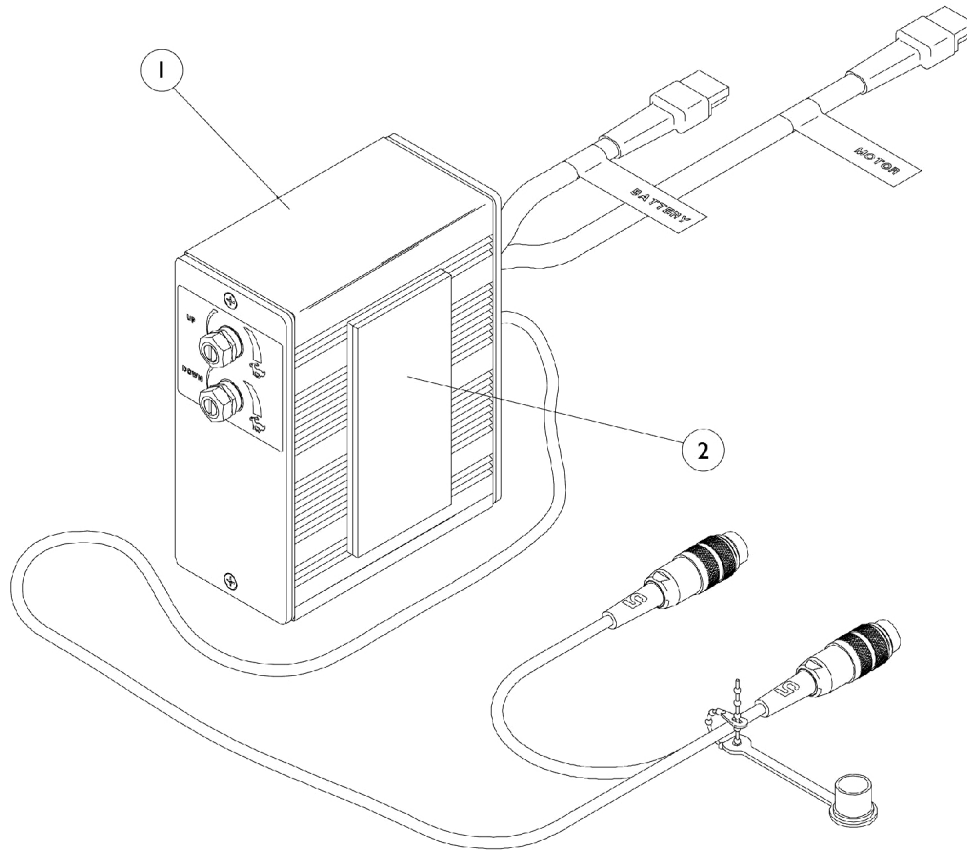

# MKIV Recliner Control and Recliner Cable

Item Number	Note	Part Number	Description	Quantity Per	
				Package	Assembly
1		1054376-NLA	NLA - Control, Recliner	1	1
2		1095501-NLA	NLA - Fastener, Dual Lock Hook and Loop Adhesive (2" W x 12" L)	1	1
	A	1005151-NLA	NLA - Cable, Recliner	1	1

NOTE: A - Not Shown.