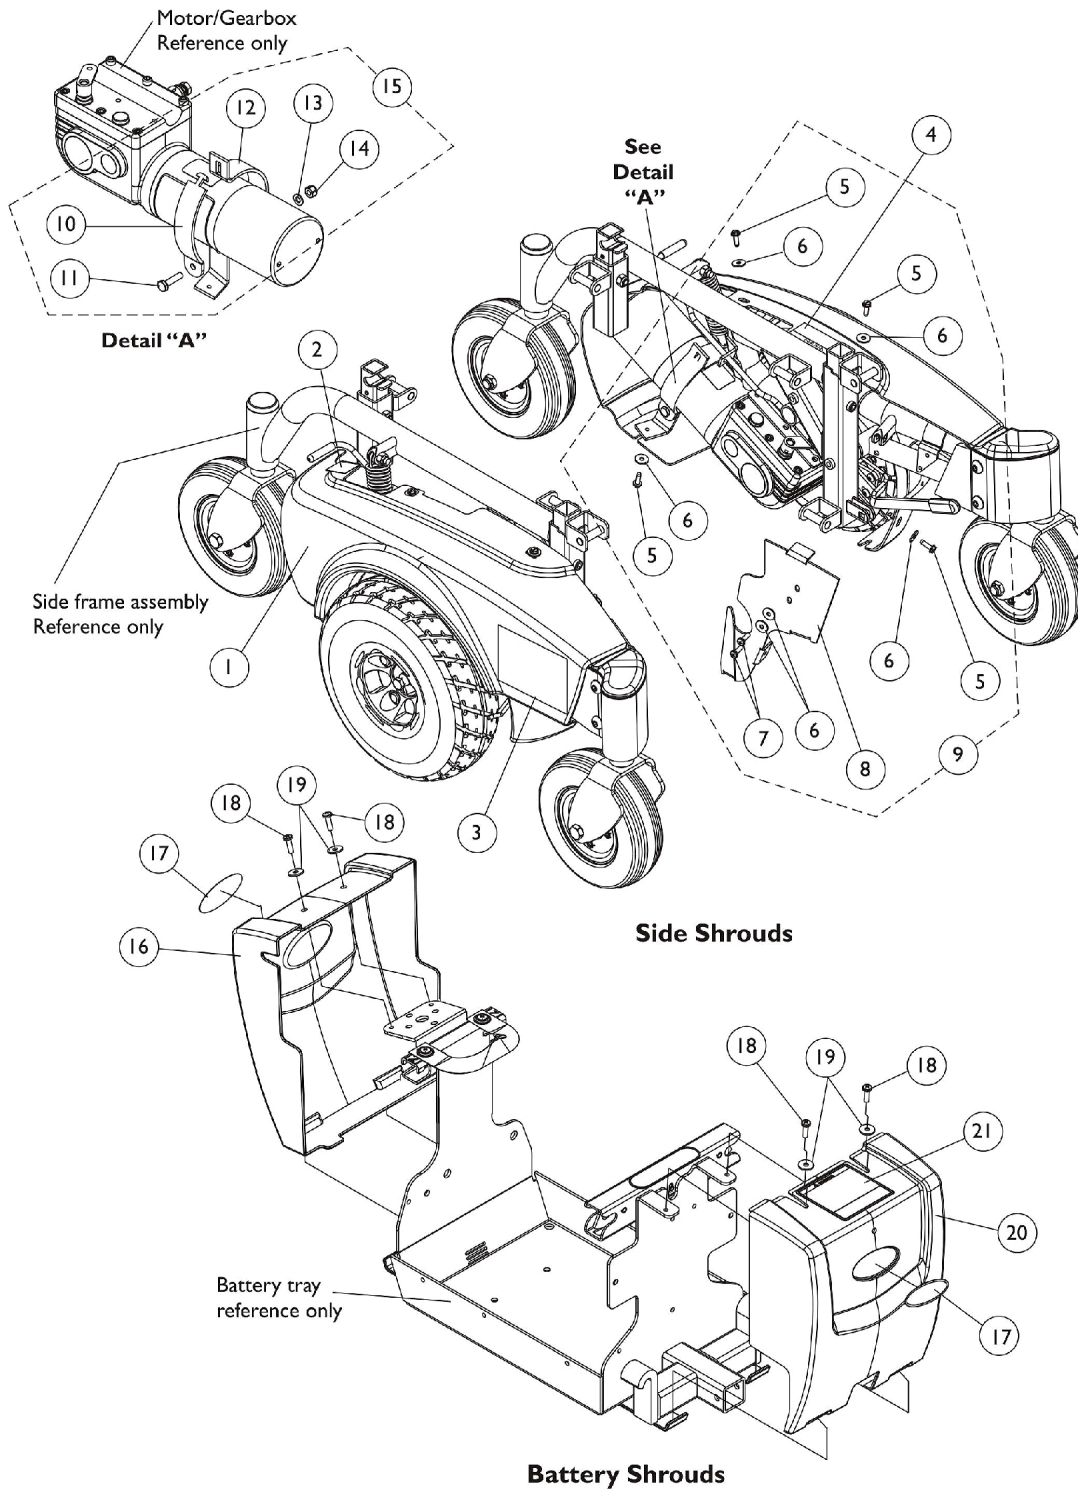

Shrouds and Mounting Hardware

Shrouds and Mounting Hardware

Item Number	Note	Part Number	Description	Quantity Per	
				Package	Assembly
1		See Chart	#1 Side Shrouds with Decals	1	1
2		1104797	Decal, Drive/Push	1	2
3		1121907-NLA	NLA - Decal, Shroud - Pronto M71 Jr.	1	2
4		1120033-NLA	NLA - Decal, Warning	1	1
5		1025451	Screw, Slotted Hex Washer Head (#10-32 x 5/8")	1	8
6		1070587	Washer, Flat (3/16 x 5/8 x 1/16")	1	12
7		1028755	Screw, Phillips Pan Head (#10-32 x 5/8")	1	4
8		1122958-NLA	NLA - Plate, Shroud - Right	1	1
8		1122959-NLA	NLA - Plate, Shroud - Left	1	1
9	A	1122269-NLA	NLA - Kit, Side Shroud Hardware	2	1
10		1109035-NLA	NLA - Clamp, Shroud	1	1
11		1025713-NLA	NLA - Screw, Hex Head (1/4-20 x 1")	1	1
12		1109036-NLA	NLA - Bracket, Clamp Shroud Mounting, Black - Right	1	1
12		1109037-NLA	NLA - Bracket, Clamp Shroud Mounting, Black - Left	1	1
13		1026907	Washer (1/4 x 1/2 x 1/16")	1	1
14		1025713-NLA	NLA - Screw, Hex Head (1/4-20 x 1")	1	1
15	B	1108464-NLA	NLA - Kit, Shroud Clamp Hardware - Right	1	1
15	B	1108465-NLA	NLA - Kit, Shroud Clamp Hardware - Left	1	1
16		1123240-NLA	NLA - Battery Shroud w/ Decal, Black - Rear	1	1
17		1095489	Decal, Invacare 3-D Logo (2-1/2" L)	1	2
18		1028755	Screw, Phillips Pan Head (#10-32 x 5/8")	1	4
19		1070587	Washer, Flat (3/16 x 5/8 x 1/16")	1	4
20		1123238-NLA	NLA - Battery Shroud with Decals, Black - Front	1	1
21		1118381-NLA	NLA - Label, Warning Battery Terminal	1	1
NOTE: A - Includes items 5-8 B - Includes items 10-14					

#1 Side Shrouds with Decals

Side	Magic Black	Deep Blue Pearl	Candy Red Pearl
Right	1122272-NLA	1122274-NLA	1122270-NLA
Left	1122273-NLA	1122275-NLA	See Note See Note(s) A
NOTE: A - No longer available as a service part.			