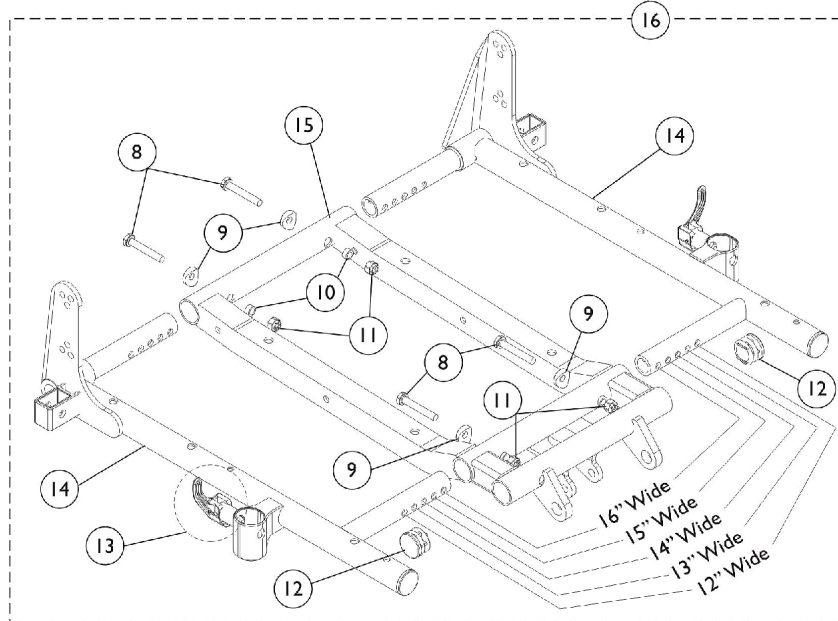

## ASBA Seat Frame, Seat Pan and Hardware Before 10/27/04

Item Number	Note	Part Number	Description	Quantity Per	
				Package	Assembly
1	A	1024793-NLA	NLA - Screw, Hex Head (1/4-20 x 1-3/4")	1	2
2	B	1030949	Screw, Hex Head (1/4-20 x 1-1/2")	1	4
3	B	1047449-NLA	NLA - Spacer (1/4 x 3/8 x 3/16")	1	4
4		1025736	Locknut (1/4-20)	1	6
5	C	1123393-NLA	NLA - Kit, Seat Pan Mounting Hardware (12 - 15" Deep Seats)	1	1
5	C	1123394-NLA	NLA - Kit, Seat Pan Mounting Hardware (16" Deep Seat)	1	1
6		1039949-NLA	NLA - Fastener, Hook Adhesive Back (2" W x 16" L)	1	2
6		1044578-NLA	NLA - Fastener, Loop Adhesive Back (2" W x 16" L)	1	2
7		See Chart	#7 Seat Pans	1	1
8		1037610	Screw, Hex Head (1/4-20 x 1-5/8")	1	4
9		1026099	Spacer, Coved (1/4 x 11/16 x 1/2")	1	4
10		1047449-NLA	NLA - Spacer (1/4 x 3/8 x 3/16")	1	4
11		1025736	Locknut (1/4-20)	1	4
12		1029501	Plug Button, Black (1")	1	2
13		1090768	Kit, Lock Handle w/Rivets (Pair)	2	1
14		See Chart	#14, 15, & 16 ASBA Junior Seat Frame Assembly	1	1
15		See Chart	#14, 15, & 16 ASBA Junior Seat Frame Assembly	1	1
16		See Chart	#14, 15, & 16 ASBA Junior Seat Frame Assembly	1	1

NOTE: A - 16" deep seats use a quantity of 4 each  
B - 16" deep seats use a quantity of 2 each  
C - Includes items 1-4

**ASBA Seat Frame, Seat Pan and Hardware**  
**Before 10/27/04**  
**#7 Seat Pans**

Chair Width	12"-15" Deep	16" Deep
12" Wide	1066009-NLA	1070513
13" Wide	1066010-NLA	1070514-NLA
14" Wide	1066022-NLA	1066011-NLA
15" Wide	1066023-NLA	1066012-NLA
16" Wide	1066024	1066013-NLA

NOTE: 12"-15" seat depths are achieved by using different back cane mounting hardware.

**#14, 15, and 16 Seat Frame Assembly**

Item Number	Seat Frame	12"-16" W 12"-16" D
14	Seat Frame Right See Note(s) A	1070473-NLA
14	Seat Frame Left See Note(s) A	1070474-NLA
15	Seat Frame Center	1121982-NLA
16	Seat Frame Assembly See Note(s) B	1121991-NLA