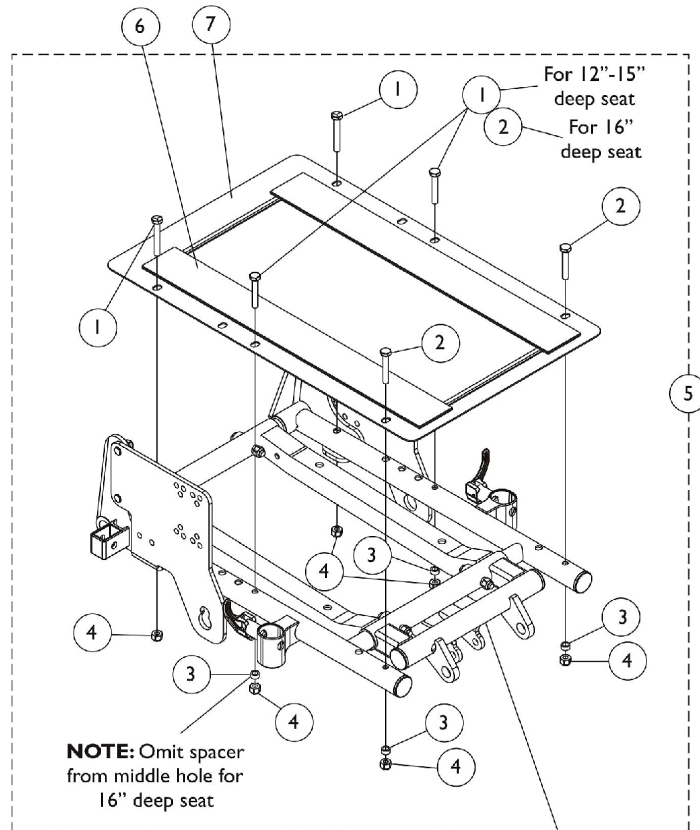

## ASBA Seat Frame, Seat Pan and Hardware Before 10/27/04

Item Number	Note	Part Number	Description	Quantity Per	
				Package	Assembly
1	A	1024793-NLA	NLA - Screw, Hex Head (1/4-20 x 1-3/4")	1	2
2	B	1030949	Screw, Hex Head (1/4-20 x 1-1/2")	1	4
3	B	1047449-NLA	NLA - Spacer (1/4 x 3/8 x 3/16")	1	4
4		1025736	Locknut (1/4-20)	1	6
5	C	1123393-NLA	NLA - Kit, Seat Pan Mounting Hardware (12 - 15" Deep Seats)	1	1
5	C	1123394-NLA	NLA - Kit, Seat Pan Mounting Hardware (16" Deep Seat)	1	1
6		1039949-NLA	NLA - Fastener, Hook Adhesive Back (2" W x 16" L)	1	2
6		1044578-NLA	NLA - Fastener, Loop Adhesive Back (2" W x 16" L)	1	2
7		See Chart	#7 Seat Pans	1	1
8		1037610	Screw, Hex Head (1/4-20 x 1-5/8")	1	4
9		1026099	Spacer, Coved (1/4 x 11/16 x 1/2")	1	4
10		1047449-NLA	NLA - Spacer (1/4 x 3/8 x 3/16")	1	4
11		1025736	Locknut (1/4-20)	1	4
12		1029501	Plug Button, Black (1")	1	2
13		1090768	Kit, Lock Handle w/Rivets (Pair)	2	1
14		See Chart	#14, 15, & 16 ASBA Junior Seat Frame Assembly	1	1
15		See Chart	#14, 15, & 16 ASBA Junior Seat Frame Assembly	1	1
16		See Chart	#14, 15, & 16 ASBA Junior Seat Frame Assembly	1	1

NOTE: A - 16" deep seats use a quantity of 4 each  
B - 16" deep seats use a quantity of 2 each  
C - Includes items 1-4

**ASBA Seat Frame, Seat Pan and Hardware**  
**Before 10/27/04**  
**#7 Seat Pans**

Chair Width	12"-15" Deep	16" Deep
12" Wide	1066009-NLA	1070513
13" Wide	1066010-NLA	1070514-NLA
14" Wide	1066022-NLA	1066011-NLA
15" Wide	1066023-NLA	1066012-NLA
16" Wide	1066024	1066013-NLA

NOTE: 12"-15" seat depths are achieved by using different back cane mounting hardware.

**#14, 15, and 16 Seat Frame Assembly**

Item Number	Seat Frame	12"-16" W 12"-16" D
14	Seat Frame Right See Note(s) A	1070473-NLA
14	Seat Frame Left See Note(s) A	1070474-NLA
15	Seat Frame Center	1121982-NLA
16	Seat Frame Assembly See Note(s) B	1121991-NLA