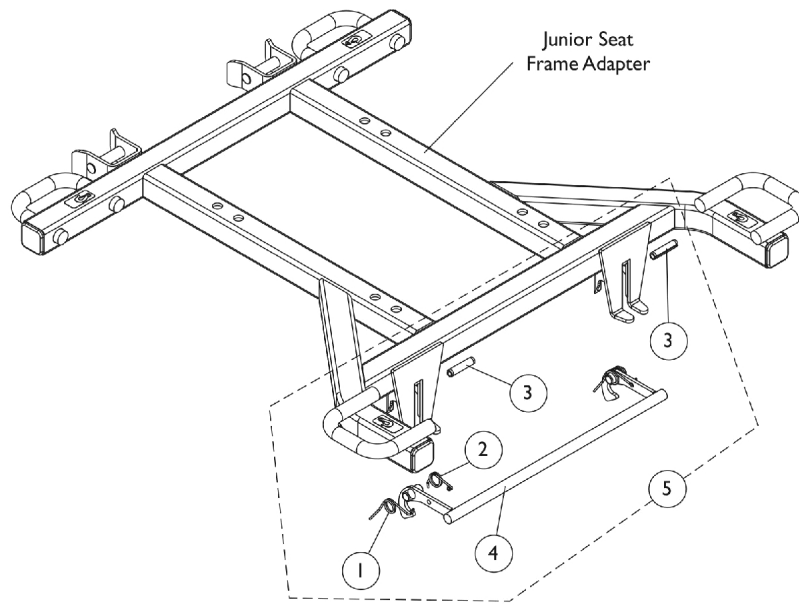

# Seat Release Hardware

**Non-Tilt chairs**

---

**Tilt chairs**

## Seat Release Hardware

Item Number	Note	Part Number	Description	Quantity Per	
				Package	Assembly
1		1109219-NLA	NLA - Spring, Torsion - Right	1	1
2		1109220-NLA	NLA - Spring, Torsion - Left	1	1
3		1108239-NLA	NLA - Pin, Slotted (1/4 x 1-1/8")	1	2
4	A	1106476-NLA	NLA - Latch Bar, Seat, Black	1	1
5	B,A	1108068	Kit, Seat Release Hardware	1	1
6	C	1126119-NLA	NLA - Latch, Seat, Black	1	1
7		1116983-NLA	NLA - Screw, Hex Head w/ Patch (5/16-18 x 1-1/2")	1	2
8		1071276-NLA	NLA - Nut, Hex (1/4-20)	1	1
9		1126116-NLA	NLA - Bracket, Cylinder Cable Mounting, Black	1	1
10		1028769	Locknut (5/16-18)	1	2
11		1126103-NLA	NLA - Release Handle Assembly w/ Cable	1	1
12	C,D	1126120-NLA	NLA - Seat Release Assembly	1	1
NOTE: A - Non-Tilt chairs B - Includes items 1-4 C - Tilt chairs D - Includes items 1-3, 6-11					