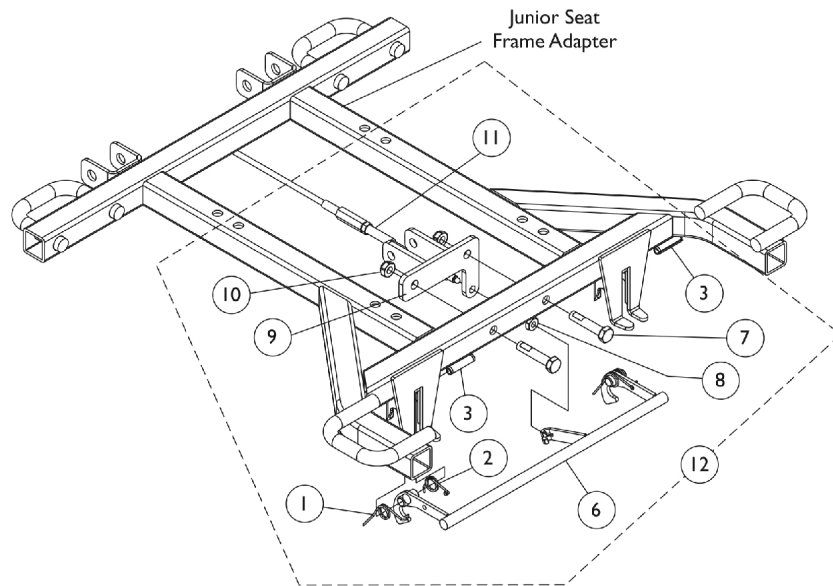

# Seat Release Hardware

**Non-Tilt chairs**

---

**Tilt chairs**

## Seat Release Hardware

Item Number	Note	Part Number	Description	Quantity Per	
				Package	Assembly
1		1109219-NLA	NLA - Spring, Torsion - Right	1	1
2		1109220-NLA	NLA - Spring, Torsion - Left	1	1
3		1108239-NLA	NLA - Pin, Slotted (1/4 x 1-1/8")	1	2
4	A	1106476-NLA	NLA - Latch Bar, Seat, Black	1	1
5	B,A	1108068	Kit, Seat Release Hardware	1	1
6	C	1126119-NLA	NLA - Latch, Seat, Black	1	1
7		1116983-NLA	NLA - Screw, Hex Head w/ Patch (5/16-18 x 1-1/2")	1	2
8		1071276-NLA	NLA - Nut, Hex (1/4-20)	1	1
9		1126116-NLA	NLA - Bracket, Cylinder Cable Mounting, Black	1	1
10		1028769	Locknut (5/16-18)	1	2
11		1126103-NLA	NLA - Release Handle Assembly w/ Cable	1	1
12	C,D	1126120-NLA	NLA - Seat Release Assembly	1	1
NOTE: A - Non-Tilt chairs B - Includes items 1-4 C - Tilt chairs D - Includes items 1-3, 6-11					