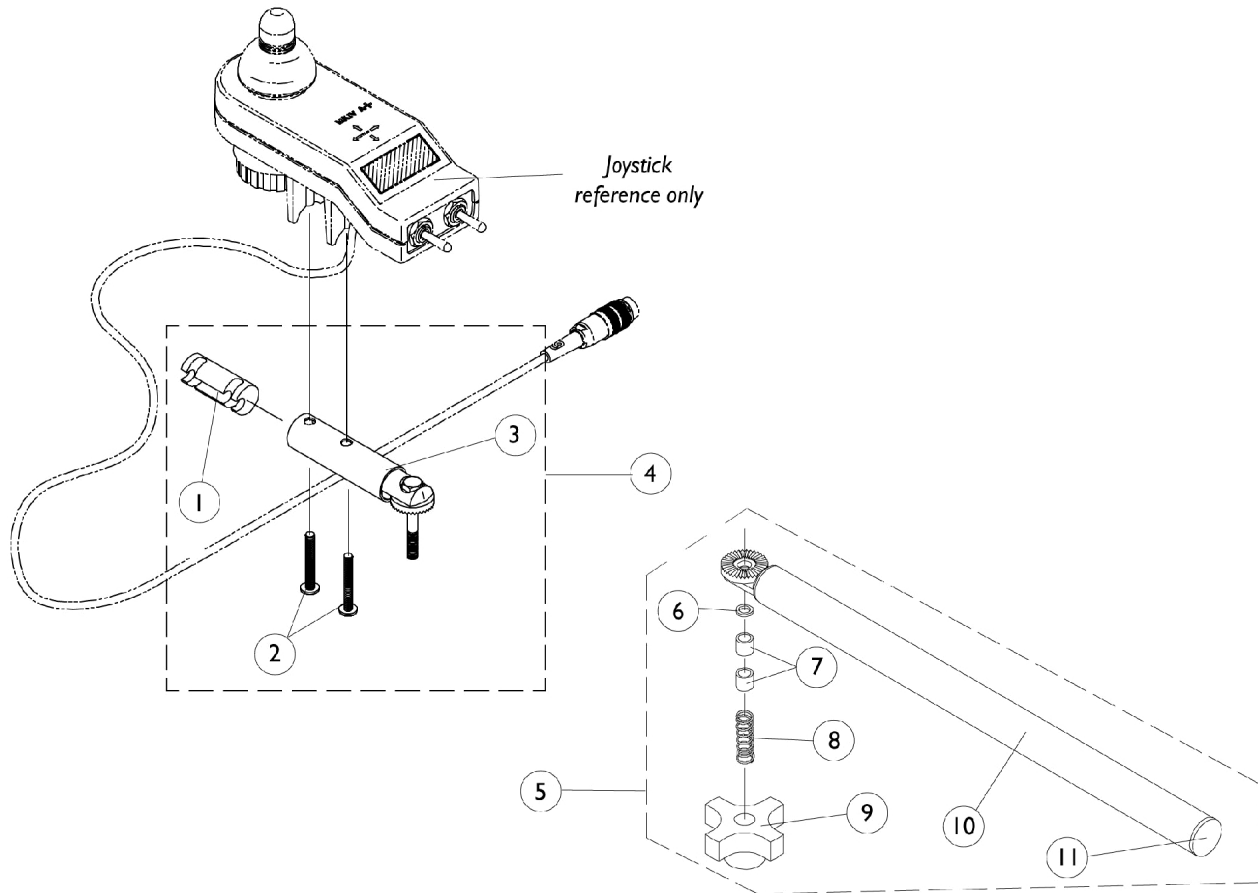

# MKIV Swivel Joystick Hardware

## MKIV Swivel Joystick Hardware

| Item Number | Note | Part Number | Description   | Quantity Per |          |
|-------------|------|-------------|---|--------------|----------|
|             |      |             |   | Package      | Assembly |
| 1           |      | 1093063     | Spacer, Joystick Tube, Black                              | 1            | 1        |
| 2           |      | 7930327-NLA | NLA - Package, Screw, Phillips Pan Head (#10-32 x 1-1/8") | 25           | 1        |
| 3           |      | 1049962-NLA | NLA - Bracket, Swivel Joystick, MKIV                      | 1            | 1        |
| 4           |      | 1049963-NLA | NLA - Bracket, Swivel Joystick with Hardware              | 1            | 1        |
| 5           |      | 1035986-NLA | NLA - Joystick Swivel Tube with Hardware, Black           | 1            | 1        |
| 6           |      | 1020551-NLA | NLA - Washer, Flat (1/4 x 3/8 x 1/16")                    | 1            | 1        |
| 7           |      | 1005844-NLA | NLA - Bushing   | 1            | 2        |
| 8           |      | 1002511-NLA | NLA - Spring, Hitch Bracket                               | 1            | 1        |
| 9           |      | 1023670-NLA | NLA - Knob, Clamping, Grey                                | 1            | 1        |
| 10          |      | 1035990-NLA | NLA - Tube, Swivel Joystick, Black                        | 1            | 1        |
| 11          |      | 1027095     | Plug Button, Black (7/8")                                 | 1            | 1        |