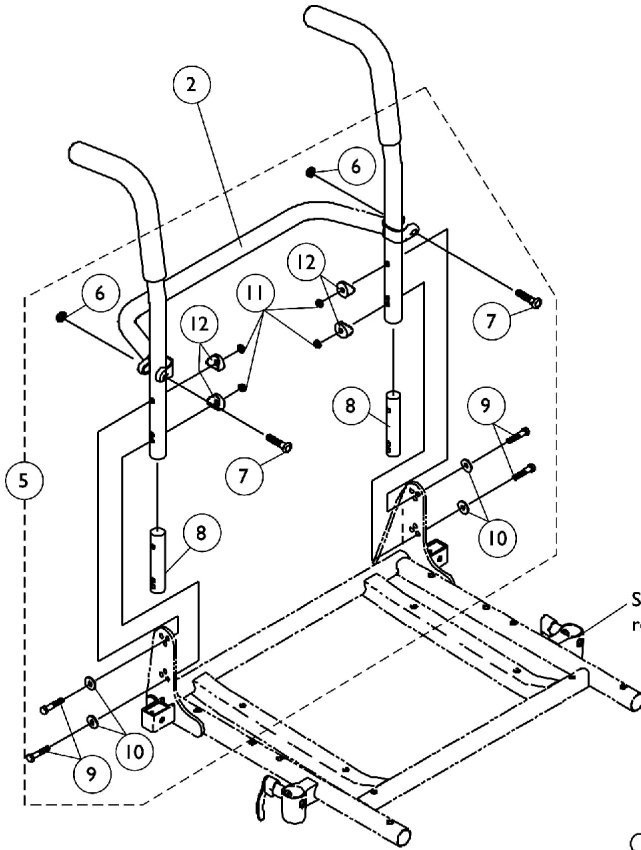

Back Canes, Spreader Bars and Attaching Hardware

NOTE: Chairs manufactured with a seat width, seat depth or back height of 20" and greater including all heavy duty packages will be equipped with a spreader bar standard.

16"-22" Deep
Seat Frame

Seat Frame shown for
reference only

14"-15" deep
CJ Bracket
shown

12"-15" Deep
Seat Frame

Back Canes, Spreader Bars and Attaching Hardware

NOTE: Chairs manufactured with a seat width, seat depth or back height of 20" and greater including all heavy duty packages will be equipped with a spreader bar standard.