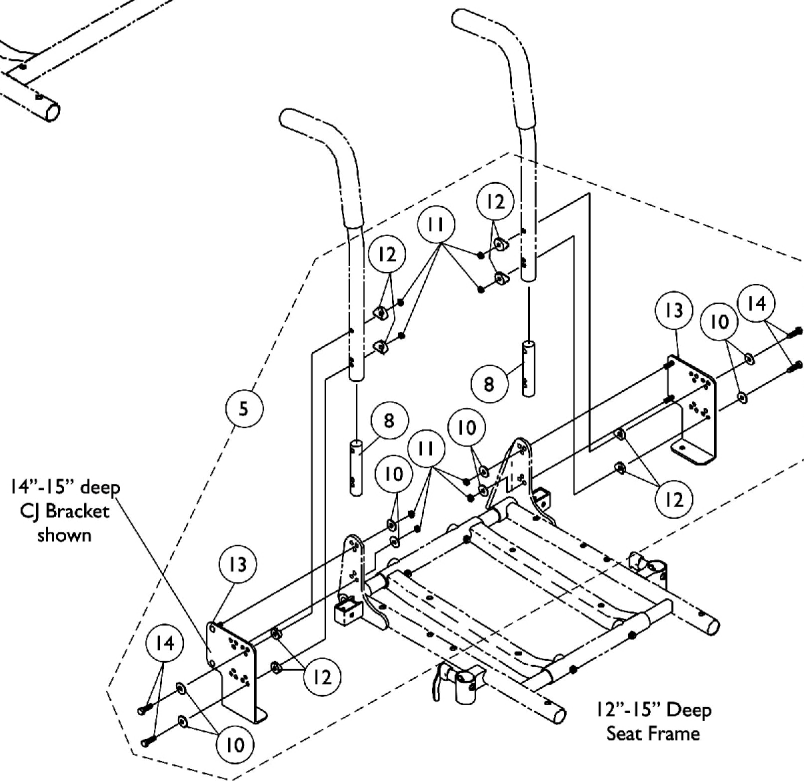

Back Canes, Spreader Bars and Attaching Hardware

NOTE: Chairs manufactured with a seat width, seat depth or back height of 20" and greater including all heavy duty packages will be equipped with a spreader bar standard.

16"-22" Deep
Seat Frame

Seat Frame shown for
reference only

14"-15" deep
CJ Bracket
shown

12"-15" Deep
Seat Frame

Back Canes, Spreader Bars and Attaching Hardware

NOTE: Chairs manufactured with a seat width, seat depth or back height of 20" and greater including all heavy duty packages will be equipped with a spreader bar standard.