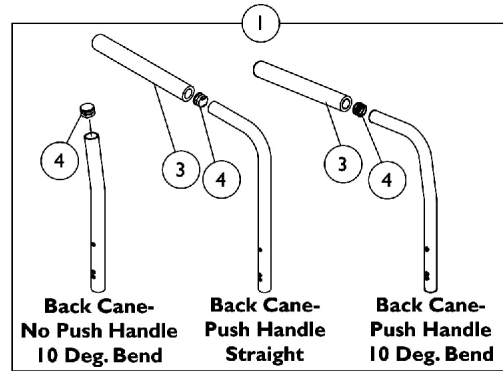

Back Canes, Spreader Bars and Attaching Hardware

NOTE: Chairs manufactured with a seat width, seat depth or back height of 20" and greater including all heavy duty packages will be equipped with a spreader bar standard.

16"-22" Deep
Seat Frame

Seat Frame shown for
reference only

14"-15" deep
CJ Bracket
shown

12"-15" Deep
Seat Frame

Back Canes, Spreader Bars and Attaching Hardware

NOTE: Chairs manufactured with a seat width, seat depth or back height of 20" and greater including all heavy duty packages will be equipped with a spreader bar standard.