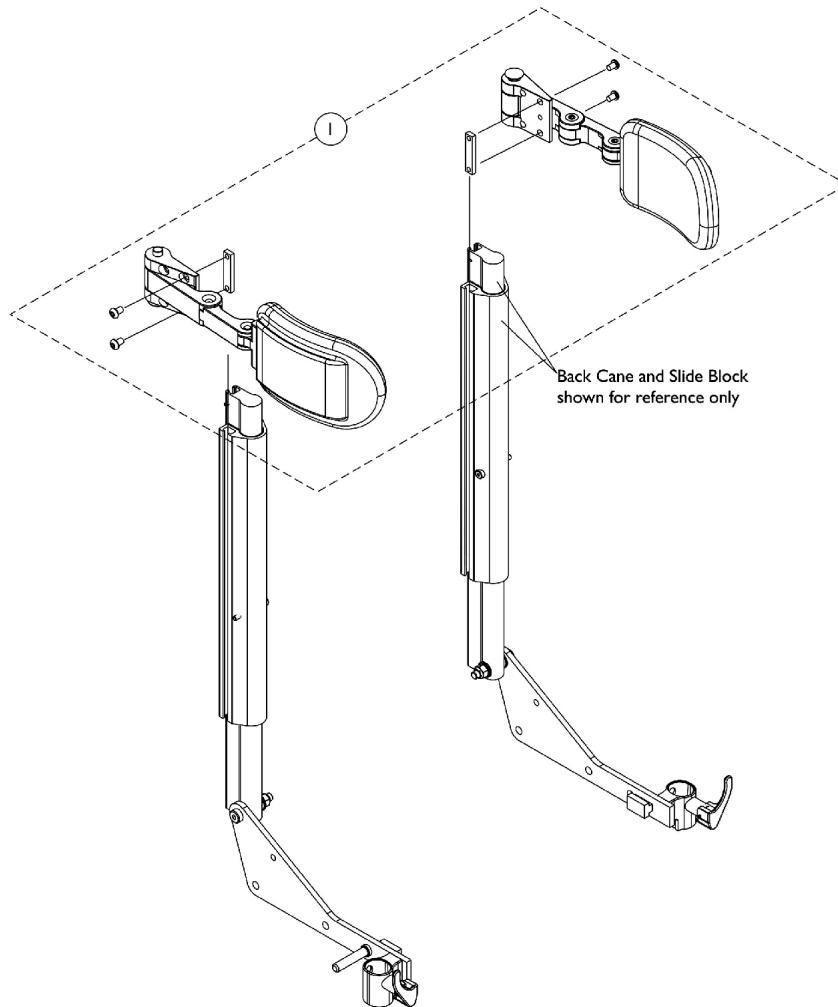

# Lateral Support Assembly, Stealth TWB-TPR/TWB-TPRL

## Conventional Recline, Tilt/Recline & Recline w/ BPO Option

Item Number	Note	Part Number	Description	Quantity Per	
				Package	Assembly
1	A	1125825	Kit, Swingaway Lateral Support Assembly w/ Medium Pads (5" W x 3" H), Stealth (TWB-TPR) (Pair)	2	1
1	A	1125821	Kit, Swingaway Lateral Support Assembly w/ Large Pads (6" W x 4" H), Stealth (TWB-TPRL) (Pair)	2	1