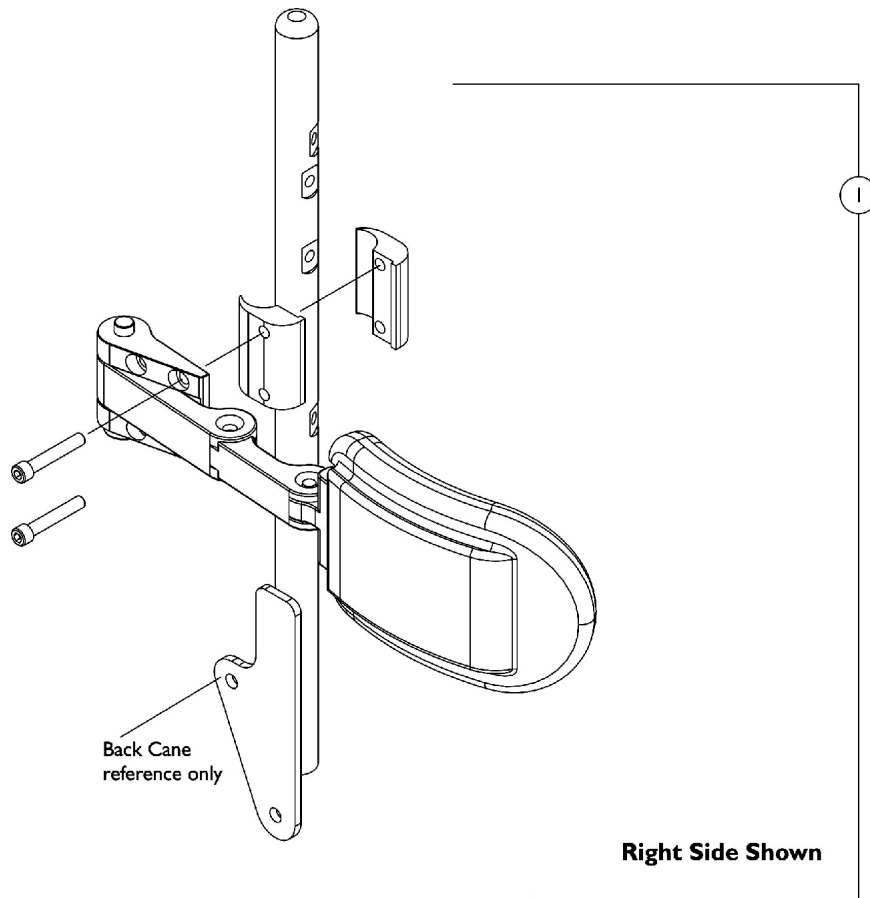

# Lateral Support Assembly, Stealth TWB-RPR/TWB-RPRL Conventional Tilt & Tilt w/ BPO Option

Item Number	Note	Part Number	Description	Quantity Per	
				Package	Assembly
1	A	1125826	Kit, Swingaway Lateral Support Assemblies w/ Medium Pads (5" W x 3" H), Stealth (TWB-RPR) (Pair)	1	1
1	A	1125823-NLA	NLA - Kit, Swingaway Lateral Support Assemblies w/ Large Pads (6" W x 4" H), Stealth (TWB-RPRL) (Pair)	1	1