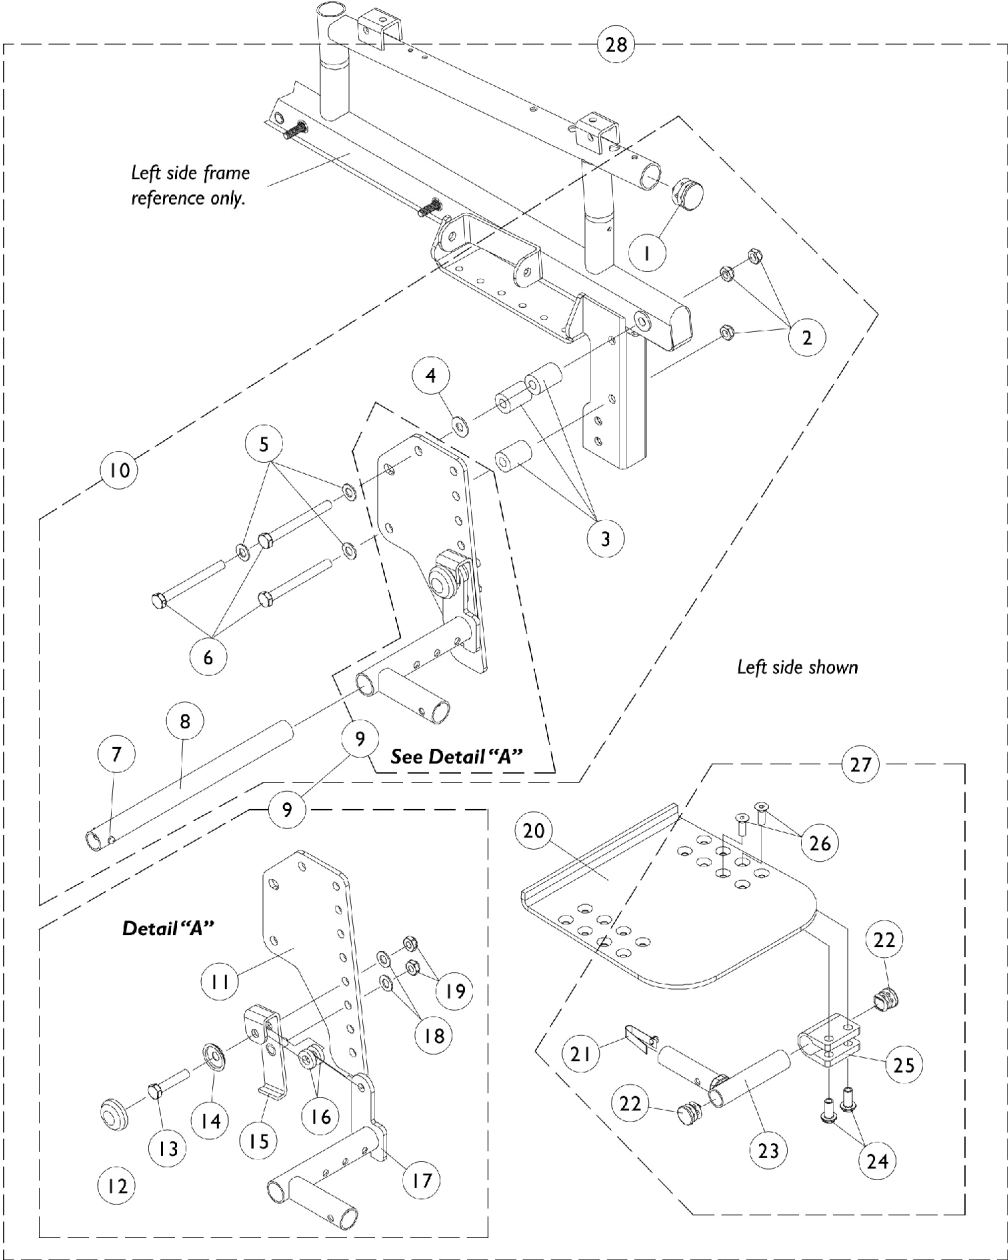

Adjustable Flip-Up Removable Footboard - After 2/29/2000

90FBI (Sling Seat) and 90FB (Captain Seat)

Adjustable Flip-Up Removable Footboard - After 2/29/2000 90FBI (Sling Seat) and 90FB (Captain Seat)

Item Number	Note	Part Number	Description	Quantity Per	
				Package	Assembly
1		1029501	Plug Button, Black (1")	1	2
2		7930330-NLA	NLA - Locknut (5/16-24)	25	1
3		1074138-NLA	NLA - Spacer (5/16 x 3/4 x 1")	1	6
4		1074133	Washer, Steel (5/16 x 3/4 x 1/16")	1	2
5		1025704	Washer, Flat (5/16 x 5/8 x 1/16")	1	6
6		1028600-NLA	NLA - Screw, Hex Head (5/16-24 x 3")	1	6
7		40188X007-NLA	NLA - Button, Spring Double	1	1
8		1095124-NLA	NLA - Support Tube w/ Spring Assembly	1	1
9	C	1094626-NLA	NLA - Footboard Pivot Assembly - Right	1	1
9	C	1094627-NLA	NLA - Footboard Pivot Assembly - Left	1	1
10	D	1094628-NLA	NLA - Footboard Mounting Hardware Assembly (Pair)	1	1
11		1074136-NLA	NLA - Bracket, Mounting, Black	1	1
12		1016291	Cap, Hub, Black	1	1
13		1070398-NLA	NLA - Screw, Hex Head (5/16-18 x 1-1/2")	1	1
14		1028491-NLA	NLA - Washer, Caplugs (11/32" I.D. x 1" O.D.)	1	1
15		1094632-NLA	NLA - Bracket, Stop Pivot Support, Black	1	1
16		1074210-NLA	NLA - Washer, Nylon (23/64 x 3/4 x 5/32")	1	2
17		1094614-NLA	NLA - Bracket, Footboard Receiving, Black - Right	1	1
17		1094615-NLA	NLA - Bracket, Footboard Receiving, Black - Left	1	1
18		1025704	Washer, Flat (5/16 x 5/8 x 1/16")	1	2
19		1028769	Locknut (5/16-18)	1	2
20		1097175-NLA	NLA - Footboard, Black (16" W)	1	1
20	A	1094613-NLA	NLA - Footboard, Black (18" W)	1	1
20		1094634-NLA	NLA - Footboard, Black (20" W)	1	1
21		40188X009	Button, Single Snap	1	2
22		1027097	Plug Button, Black (3/4")	1	4
23		1094611-NLA	NLA - Support Tube w/ Snap Tube, Black	1	2
24		1082686	Nut, Barrel, Hex Head (1/4-20 x 11/16")	1	4
25		1058517	Clamp, Footplate	1	2
26		1029545	Screw, Socket Flat Head (1/4-20 x 3/4")	1	4
27	E	1094629-NLA	NLA - Hardware, Footboard (Pair)	2	1
28	F	1094635	Kit, Footboard Conversion (16" W)	1	1
28	A,F,G	1094636-NLA	NLA - Kit, Footboard Conversion (18" W) (Including 22" W Captain Seats)	1	1
28	F	1094637-NLA	NLA - Kit, Footboard Conversion (20" W)	1	1
	B	1095125-NLA	NLA - Instruction Sheet, Footboard Assembly	1	1