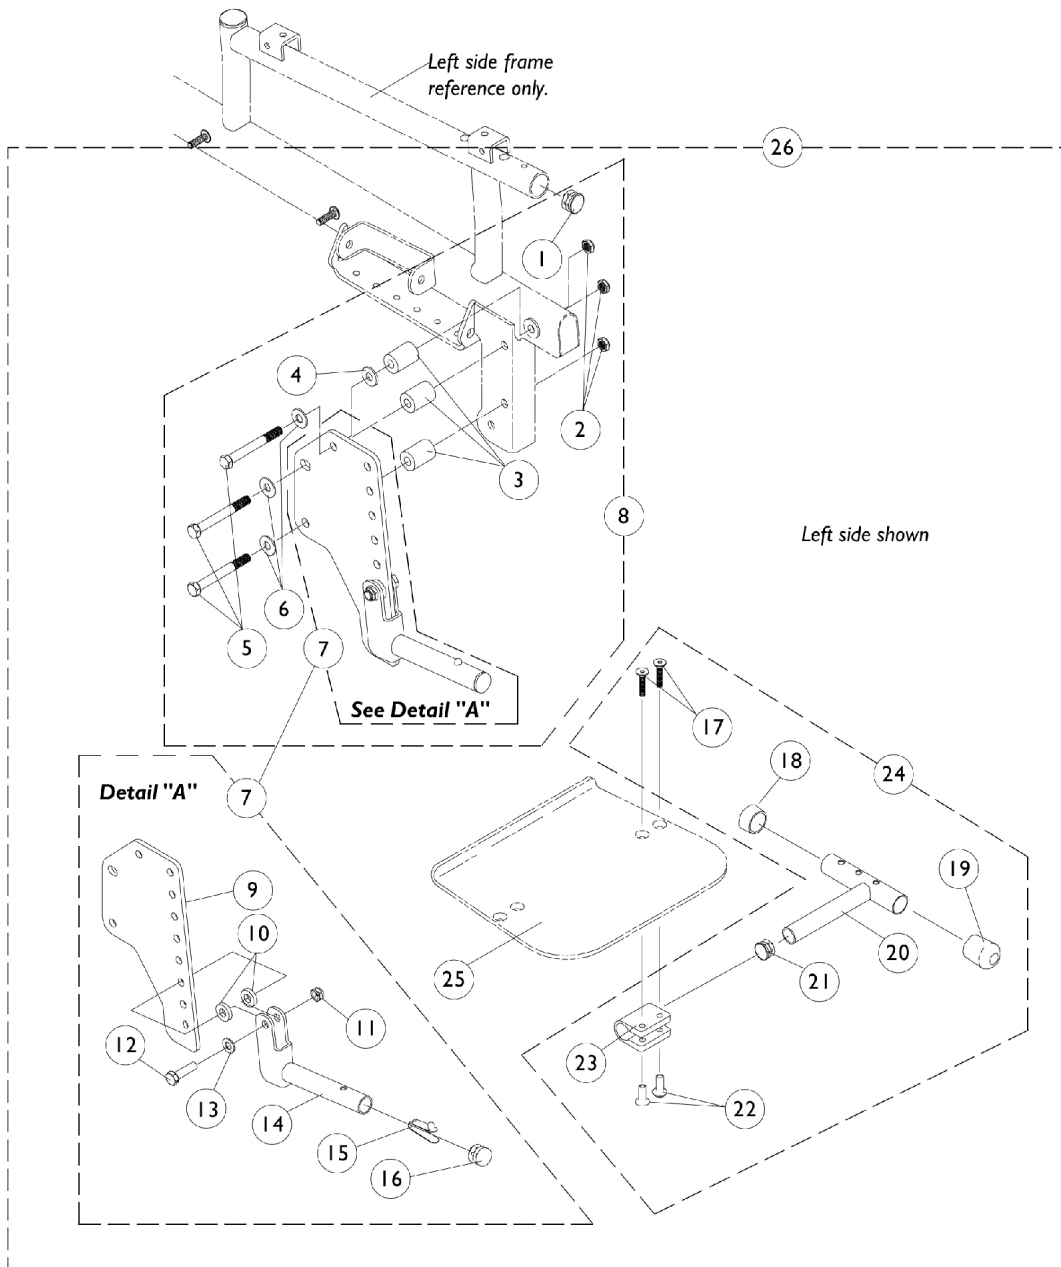

Adjustable Flip-Up Removable Footboard - Before 3/1/2000

90FBI (Sling Seat) and 90FB (Captain Seat)

Adjustable Flip-Up Removable Footboard - Before 3/1/2000 90FBI (Sling Seat) and 90FB (Captain Seat)

Item Number	Note	Part Number	Description	Quantity Per	
				Package	Assembly
1		1029501	Plug Button, Black (1")	1	2
2		7930330-NLA	NLA - Locknut (5/16-24)	25	1
3		1074138-NLA	NLA - Spacer (5/16 x 3/4 x 1")	1	6
4		1074133	Washer, Steel (5/16 x 3/4 x 1/16")	1	2
5		1028600-NLA	NLA - Screw, Hex Head (5/16-24 x 3")	1	6
6		1025704	Washer, Flat (5/16 x 5/8 x 1/16")	1	6
7	H	1074154-NLA	NLA - Footboard Pivot Assembly - Right	1	1
7	H	1074155-NLA	NLA - Footboard Pivot Assembly - Left	1	1
8	I	1074132-NLA	NLA - Footboard Mounting Hardware (Pair)	2	1
9		1074136-NLA	NLA - Bracket, Mounting, Black	1	1
10		1074210-NLA	NLA - Washer, Nylon (23/64 x 3/4 x 5/32")	1	2
11		7930330-NLA	NLA - Locknut (5/16-24)	25	1
12		1070552-NLA	NLA - Screw, Hex Head (5/16-24 x 1-1/8)	1	1
13		1025704	Washer, Flat (5/16 x 5/8 x 1/16")	1	1
14		1074130-NLA	NLA - Tube, Pivot	1	1
15		40188X009	Button, Single Snap	1	1
16		1027097	Plug Button, Black (3/4")	1	1
17	A	1029545	Screw, Socket Flat Head (1/4-20 x 3/4")	1	2
18		15680X012	Collar, Anti-Rattle (7/8")	1	1
19		1016346	Cap, End, Tube, Black (7/8")	1	1
20		1074137-NLA	NLA - Tube, Footplate Support, Black	1	1
21		1027097	Plug Button, Black (3/4")	1	1
22	A	1082686	Nut, Barrel, Hex Head (1/4-20 x 11/16")	1	2
23	A	1058517	Clamp, Footplate	1	1
24	J	1074131-NLA	NLA - Footboard Assembly Hardware (Per Side)	1	2
25	C	1074129-NLA	NLA - Footboard	1	1
26	B,F	1078192-NLA	NLA - Kit, Footboard w/ Instruction Sheet	1	1
	G,K	1078193-NLA	NLA - Instruction Sheet, Footboard Assembly	1	1
	E,G	1094635	Kit, Footboard Conversion (16" W)	1	1
	D,E,G, L	1094636-NLA	NLA - Kit, Footboard Conversion (18" W) (Including 22" W Captain Seats)	1	1
	E,G	1094637-NLA	NLA - Kit, Footboard Conversion (20" W)	1	1