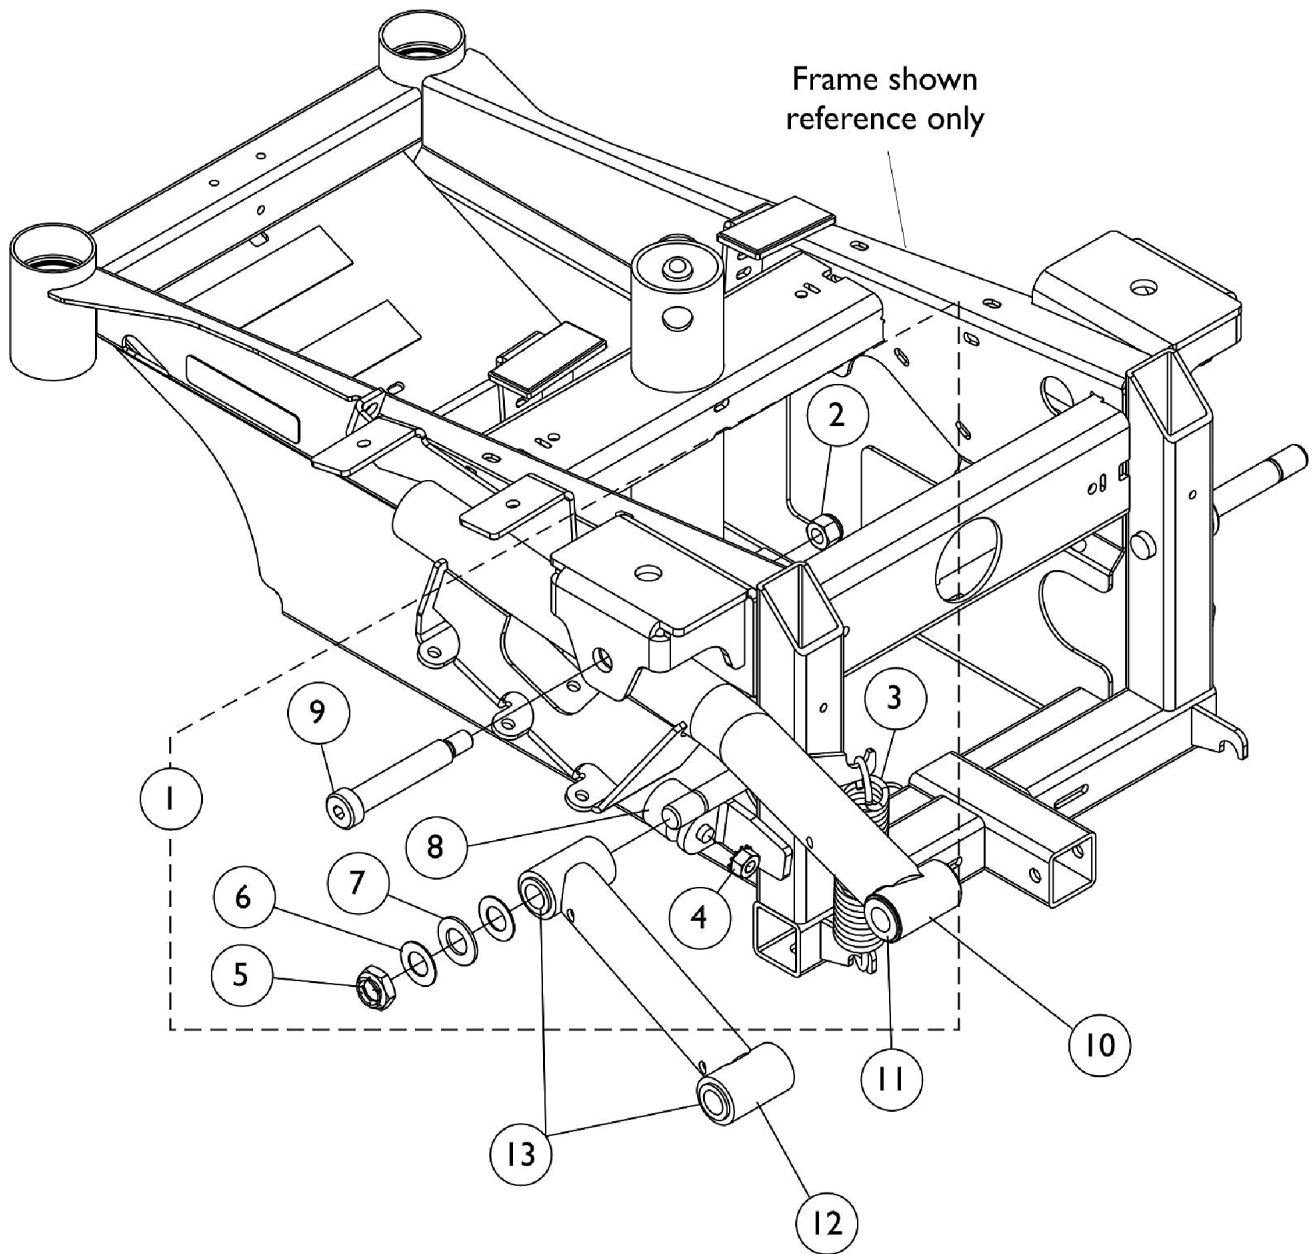

Walking Beams and Hardware - SureStep

Walking Beams and Hardware - SureStep

Item Number	Note	Part Number	Description	Quantity Per	
				Package	Assembly
1	A	1127398	Kit, SureStep Walking Beam Hardware	1	1
2			NLA - Locknut, High Profile (3/8-16)	1	1
3			Spring, Extension (1 x 4-1/2" L)	1	1
4			NLA - Nut, Keps (5/16-18)	1	1
5			Locknut (1/2-20)	1	1
6			NLA - Washer (1/2 x 29/32 x 1/32")	1	2
7			NLA - Washer, Nylon (9/16 x 1 x 5/8")	1	1
8			NLA - Bumper, Rubber (1" Diameter x 5/8")	1	1
9			Screw, Shoulder Hex Socket Head (1/2 x 2-1/2", 3/8-16)	1	1
10	B	1127368-NLA	NLA - Walking Beam, SureStep - Right	1	1
10	B	1127369-NLA	NLA - Walking Beam, SureStep - Left	1	1
11		1127344	Bearing, Flange (1/2 x 7/8")	1	4
12	C	1109018	Tube, Pivot, Black	1	1
13		1106485	Bushing (1/2 x 5/8")	1	4
NOTE: A - Includes items 2-9 B - Includes item 11 C - Includes item 13					