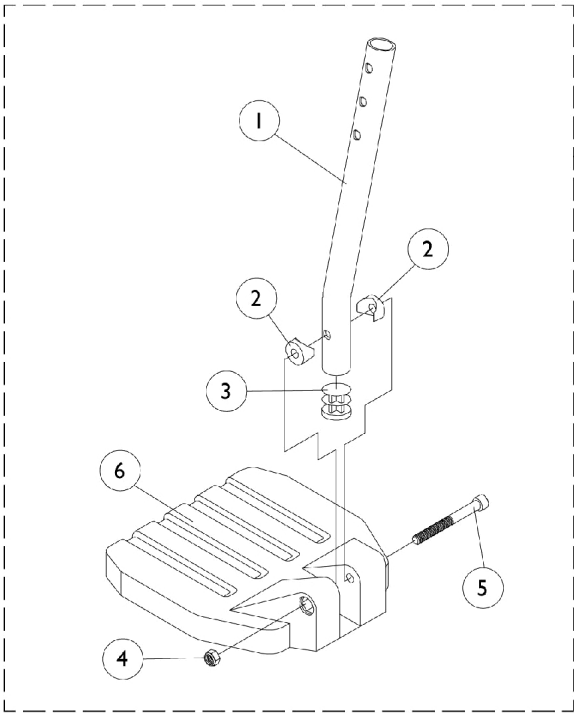

Pivot/ Slide Tube and Composite Footplates

For complete pivot/slide tube and footplates see Front Riggings Reference Chart page.

Pivot/ Slide Tube and Composite Footplates

Item Number	Note	Part Number	Description	Quantity Per	
				Package	Assembly
1		1057852	Tube, Pivot/Slide, Curved End, Steel, Black (9-7/8")	1	1
2		1025457	Spacer, Coved (1/4 x 3/4 x 11/32")	1	2
3		1027097	Plug Button, Black (3/4")	1	1
4		7930323-NLA	NLA - Package, Locknut (1/4-20)	25	1
5		7930366	Package, Socket Head Screw (1/4-20 x 2-1/4")	25	1
6	A	1026879	Footplate, Composite, Small, Black (6" W x 6" L)	1	1
6	B	1026880	Footplate, Composite, Medium, Black (7" W x 6" L)	1	1
6	C	1026881	Footplate, Composite, Large, Black (8" W x 6" L)	1	1
NOTE: A - 16" Wide. B - 18" Wide. C - 20" Wide.					