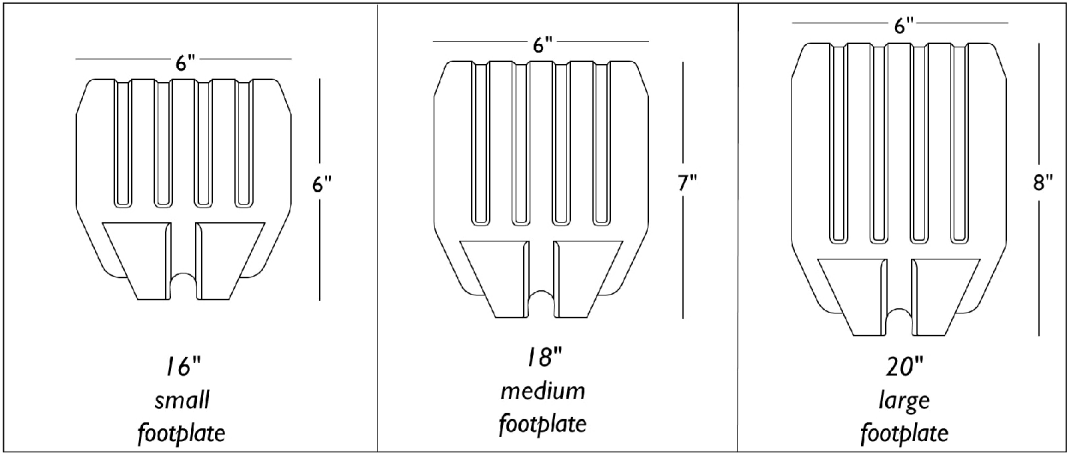

Pivot/ Slide Tube and Composite Footplates

For complete pivot/slide tube and footplates see Front Riggings Reference Chart page.

Pivot/ Slide Tube and Composite Footplates

Item Number	Note	Part Number	Description	Quantity Per	
				Package	Assembly
1		1057852	Tube, Pivot/Slide, Curved End, Steel, Black (9-7/8")	1	1
2		1025457	Spacer, Coved (1/4 x 3/4 x 11/32")	1	2
3		1027097	Plug Button, Black (3/4")	1	1
4		7930323-NLA	NLA - Package, Locknut (1/4-20)	25	1
5		7930366	Package, Socket Head Screw (1/4-20 x 2-1/4")	25	1
6	A	1026879	Footplate, Composite, Small, Black (6" W x 6" L)	1	1
6	B	1026880	Footplate, Composite, Medium, Black (7" W x 6" L)	1	1
6	C	1026881	Footplate, Composite, Large, Black (8" W x 6" L)	1	1
NOTE: A - 16" Wide. B - 18" Wide. C - 20" Wide.					