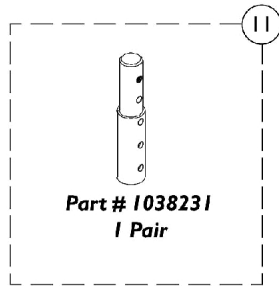

Lift Off Footrest Support Assemblies

70° and 90°

**3" Extension w/ Hdwr.
for 90 degree Supports**

Slide Tube Mounting Hardware

Lift Off Footrest Support Assemblies 70° and 90°

Item Number	Note	Part Number	Description	Quantity Per	
				Package	Assembly
1	A,B	See Chart	#1 Lift Off Footrest Support Assemblies (70° and 90°)	1	1
2		1001762	Screw, Socket Button Head (1/4-20 x 1-3/4")	1	1
3		1029501	Plug Button, Black (1")	1	1
4		1017148	Pivot, Footrest	1	1
5		1083099	Screw, Socket Button Head (1/4-28 x 1-1/2")	1	1
6		1025765	Locknut (1/4-28)	1	1
7		1128273	Pivot	1	1
8		1025736	Locknut (1/4-20)	1	1
9	C	1128283	Latch Assembly, Black - Right	1	1
9	C	1128284	Latch Assembly, Black - Left	1	1
10		1129492	Package, Tip, Plastic, Black	10	1
11	A	8881038231	Kit, 3" Extension w/ Hardware (Pair)	2	1
12	D	1028004	Kit, Pivot Slide Tube Mounting Hardware (Pair)	2	1
13		1026099	Spacer, Coved (1/4 x 11/16 x 1/2")	1	2
14		1045267	Screw, Hex Head w/ Patch (1/4-20 x 3/4")	1	1