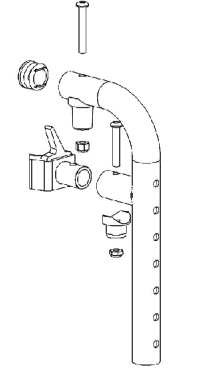

Lift Off Footrest Support Assemblies

70° and 90°

**3" Extension w/ Hdwr.
for 90 degree Supports**

Slide Tube Mounting Hardware

Lift Off Footrest Support Assemblies 70° and 90°

Item Number	Note	Part Number	Description	Quantity Per	
				Package	Assembly
1	A,B	See Chart	#1 Lift Off Footrest Support Assemblies (70° and 90°)	1	1
2		1001762	Screw, Socket Button Head (1/4-20 x 1-3/4")	1	1
3		1029501	Plug Button, Black (1")	1	1
4		1017148	Pivot, Footrest	1	1
5		1083099	Screw, Socket Button Head (1/4-28 x 1-1/2")	1	1
6		1025765	Locknut (1/4-28)	1	1
7		1128273	Pivot	1	1
8		1025736	Locknut (1/4-20)	1	1
9	C	1128283	Latch Assembly, Black - Right	1	1
9	C	1128284	Latch Assembly, Black - Left	1	1
10		1129492	Package, Tip, Plastic, Black	10	1
11	A	8881038231	Kit, 3" Extension w/ Hardware (Pair)	2	1
12	D	1028004	Kit, Pivot Slide Tube Mounting Hardware (Pair)	2	1
13		1026099	Spacer, Coved (1/4 x 11/16 x 1/2")	1	2
14		1045267	Screw, Hex Head w/ Patch (1/4-20 x 3/4")	1	1

NOTE: A - Specify frame finish when ordering.
 B - Includes Footrest Support and items 2-10
 C - Includes item 10, Protective Tip
 D - Includes items 13-14

#1 Lift Off Footrest Support Assemblies (70° and 90°)