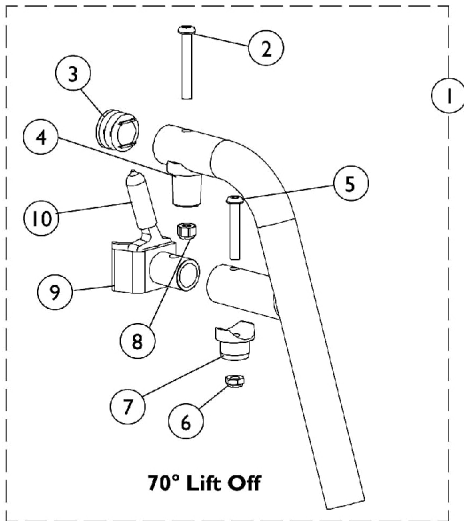

Lift Off Footrest Support Assemblies

70° and 90°

**3" Extension w/ Hdwr.
for 90 degree Supports**

Slide Tube Mounting Hardware

Lift Off Footrest Support Assemblies 70° and 90°

Item Number	Note	Part Number	Description	Quantity Per	
				Package	Assembly
1	A,B	See Chart	#1 Lift Off Footrest Support Assemblies (70° and 90°)	1	1
2		1001762	Screw, Socket Button Head (1/4-20 x 1-3/4")	1	1
3		1029501	Plug Button, Black (1")	1	1
4		1017148	Pivot, Footrest	1	1
5		1083099	Screw, Socket Button Head (1/4-28 x 1-1/2")	1	1
6		1025765	Locknut (1/4-28)	1	1
7		1128273	Pivot	1	1
8		1025736	Locknut (1/4-20)	1	1
9	C	1128283	Latch Assembly, Black - Right	1	1
9	C	1128284	Latch Assembly, Black - Left	1	1
10		1129492	Package, Tip, Plastic, Black	10	1
11	A	8881038231	Kit, 3" Extension w/ Hardware (Pair)	2	1
12	D	1028004	Kit, Pivot Slide Tube Mounting Hardware (Pair)	2	1
13		1026099	Spacer, Coved (1/4 x 11/16 x 1/2")	1	2
14		1045267	Screw, Hex Head w/ Patch (1/4-20 x 3/4")	1	1

NOTE: A - Specify frame finish when ordering.
 B - Includes Footrest Support and items 2-10
 C - Includes item 10, Protective Tip
 D - Includes items 13-14

#1 Lift Off Footrest Support Assemblies (70° and 90°)