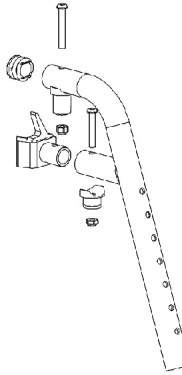

Lift Off Footrest Support Assemblies

70° and 90°

**3" Extension w/ Hdwr.
for 90 degree Supports**

Slide Tube Mounting Hardware

Lift Off Footrest Support Assemblies 70° and 90°

Item Number	Note	Part Number	Description	Quantity Per	
				Package	Assembly
1	A,B	See Chart	#1 Lift Off Footrest Support Assemblies (70° and 90°)	1	1
2		1001762	Screw, Socket Button Head (1/4-20 x 1-3/4")	1	1
3		1029501	Plug Button, Black (1")	1	1
4		1017148	Pivot, Footrest	1	1
5		1083099	Screw, Socket Button Head (1/4-28 x 1-1/2")	1	1
6		1025765	Locknut (1/4-28)	1	1
7		1128273	Pivot	1	1
8		1025736	Locknut (1/4-20)	1	1
9	C	1128283	Latch Assembly, Black - Right	1	1
9	C	1128284	Latch Assembly, Black - Left	1	1
10		1129492	Package, Tip, Plastic, Black	10	1
11	A	8881038231	Kit, 3" Extension w/ Hardware (Pair)	2	1
12	D	1028004	Kit, Pivot Slide Tube Mounting Hardware (Pair)	2	1
13		1026099	Spacer, Coved (1/4 x 11/16 x 1/2")	1	2
14		1045267	Screw, Hex Head w/ Patch (1/4-20 x 3/4")	1	1

NOTE: A - Specify frame finish when ordering.
 B - Includes Footrest Support and items 2-10
 C - Includes item 10, Protective Tip
 D - Includes items 13-14

#1 Lift Off Footrest Support Assemblies (70° and 90°)