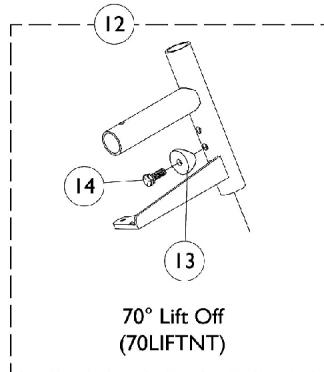

Lift Off Footrest Support Assemblies

70° and 90°

**3" Extension w/ Hdwr.
for 90 degree Supports**

Slide Tube Mounting Hardware

Lift Off Footrest Support Assemblies 70° and 90°

Item Number	Note	Part Number	Description	Quantity Per	
				Package	Assembly
1	A,B	See Chart	#1 Lift Off Footrest Support Assemblies (70° and 90°)	1	1
2		1001762	Screw, Socket Button Head (1/4-20 x 1-3/4")	1	1
3		1029501	Plug Button, Black (1")	1	1
4		1017148	Pivot, Footrest	1	1
5		1083099	Screw, Socket Button Head (1/4-28 x 1-1/2")	1	1
6		1025765	Locknut (1/4-28)	1	1
7		1128273	Pivot	1	1
8		1025736	Locknut (1/4-20)	1	1
9	C	1128283	Latch Assembly, Black - Right	1	1
9	C	1128284	Latch Assembly, Black - Left	1	1
10		1129492	Package, Tip, Plastic, Black	10	1
11	A	8881038231	Kit, 3" Extension w/ Hardware (Pair)	2	1
12	D	1028004	Kit, Pivot Slide Tube Mounting Hardware (Pair)	2	1
13		1026099	Spacer, Coved (1/4 x 11/16 x 1/2")	1	2
14		1045267	Screw, Hex Head w/ Patch (1/4-20 x 3/4")	1	1

NOTE: A - Specify frame finish when ordering.
 B - Includes Footrest Support and items 2-10
 C - Includes item 10, Protective Tip
 D - Includes items 13-14

#1 Lift Off Footrest Support Assemblies (70° and 90°)