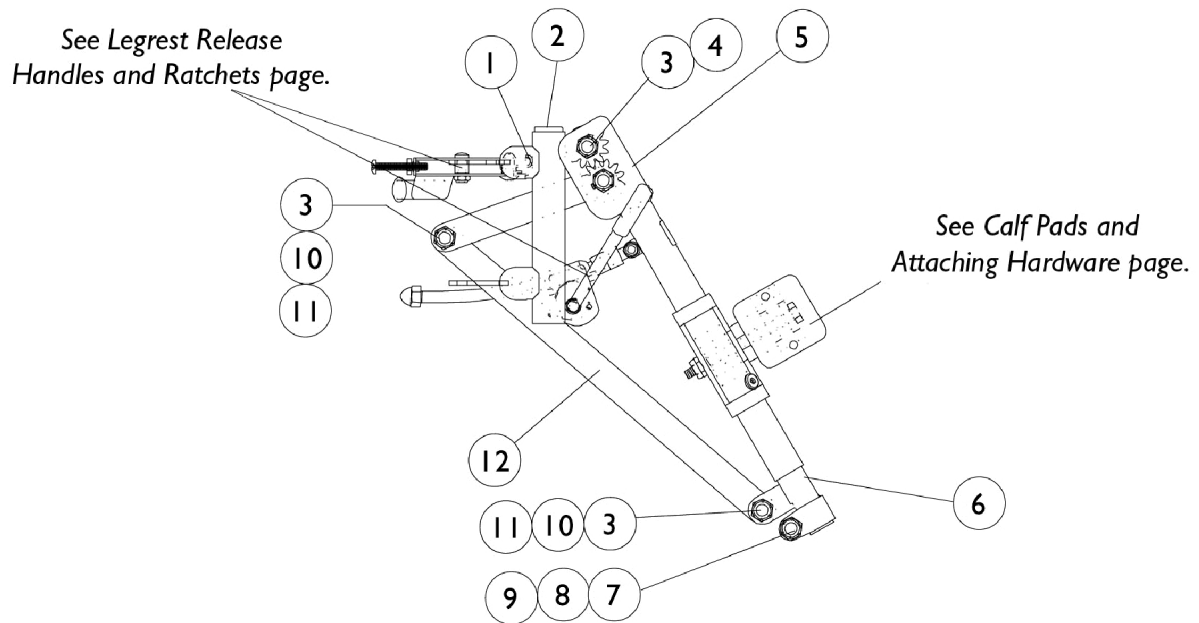

PAL4A Articulating Legrest Supports Chrome

PAL4A Articulating Legrest Supports Chrome

Item Number	Note	Part Number	Description	Quantity Per	
				Package	Assembly
1		1058478-NLA	NLA - Tube, Legrest Support - Right	1	1
1		1058479-NLA	NLA - Tube, Legrest Support - Left	1	1
2		1027097	Plug Button, Black (3/4")	1	1
3		40363X000	Hex Nut (3/8"-16)	1	3
4		1022854-NLA	NLA - Screw, Shoulder Slotted Head (1/2 x 1-1/8", 3/8-16)	1	1
5		1022877-NLA	NLA - Tube, Support and Drive Link, Chrome - Right	1	1
5		1022878-NLA	NLA - Tube, Support and Drive Link, Chrome - Left	1	1
6		1022848	Tube, Slide, Articulating, Chrome - Right	1	1
6		1022849	Tube, Slide, Articulating, Chrome - Left	1	1
7		1027377	Washer (#20)	1	1
8		7930363-NLA	NLA - Package, Locknut (5/16"-24)	25	1
9		11232X009	Bolt, Lug (5/16-24 x 1-3/8")	1	1
10		1022866-NLA	NLA - Screw, Socket Button Head (3/8-16 x 3/4")	1	2
11		1049527	Washer, Nylon (3/8 x 3/4 x 1/16")	1	2
12		1022846-NLA	NLA - Bar, Link, Black	1	1
	A	1058482-NLA	NLA - Legrest Support Assembly, Articulating, Adult, Chrome - Right	1	1
	A	1058483-NLA	NLA - Legrest Support Assembly, Articulating, Adult, Chrome - Left	1	1

NOTE: A - Not Shown.