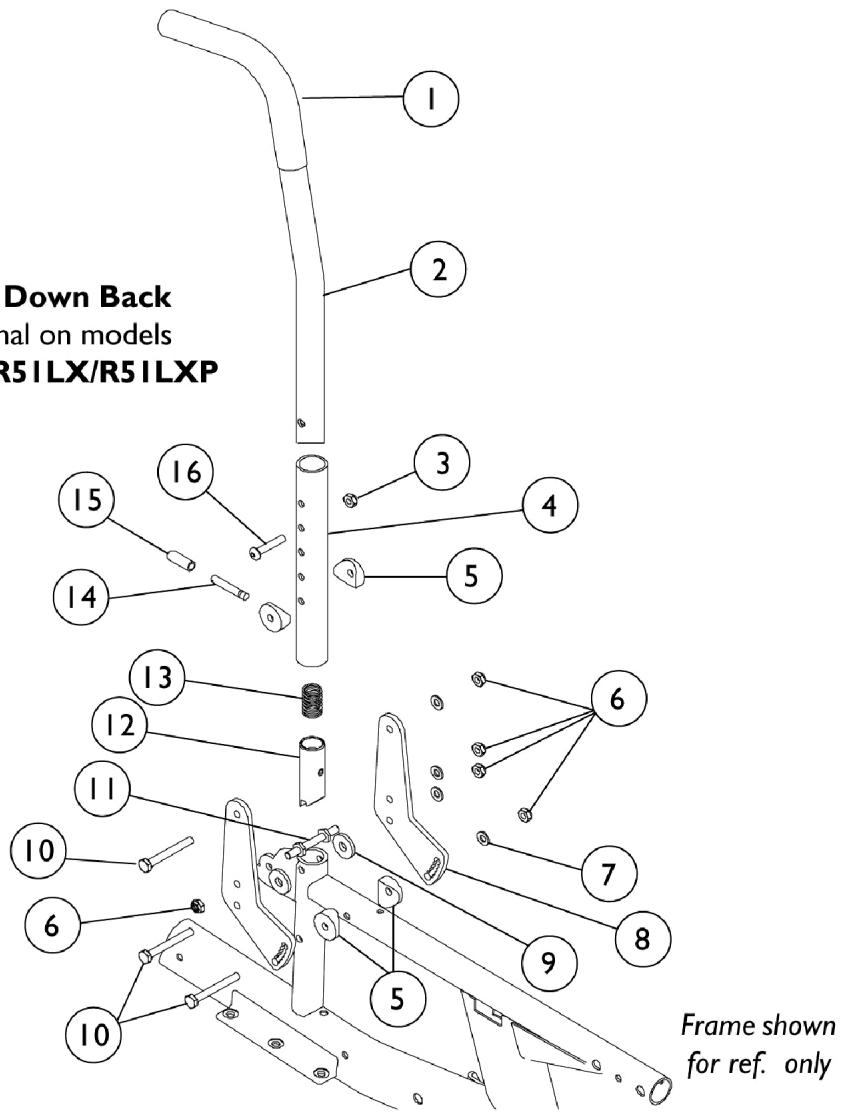

Back Canes and Hardware

Fold Down Adjustable Height Angle Back

Fold Down Back
optional on models
R50LX/R51LX/R51LXP

Back Canes and Hardware

Fold Down Adjustable Height Angle Back

Item Number	Note	Part Number	Description	Quantity Per	
				Package	Assembly
1		1006229	Grip, Foam (8")	1	1
2		1027848	Back Cane w/ Hardware, 10 Degree Bend - Right/Left (14-18" H)	1	1
3		7930323-NLA	NLA - Package, Locknut (1/4-20)	25	1
4		1058832-NLA	NLA - Tube, Backrest, Black	1	1
5		40157X020	Spacer, Coved (1/4 x 1 x 9/16")	1	4
6		7930334-NLA	NLA - Locknut (1/4-28)	25	5
7		1026907	Washer (1/4 x 1/2 x 1/16")	1	4
8		1108626-NLA	NLA - Bracket, Pivot, Black	1	2
9		7930313	Package, Washer, Nylon (5/16 x 7/8 x 1/8")	25	2
10		1055349	Screw, Hex Head (1/4-28 x 2")	1	3
11		1059127	Pin, Locking	1	1
12		1058232	Plug, Latch	1	1
13		1011511	Spring, Compression (5/8 x 1 x 3/64")	1	1
14		1058545	Lever, Actuator	1	1
15		1059271	Tip, Plastic, Black	1	1
16		1008432	Screw, Socket Button Head (1/4-20 x 1-1/4")	1	1
	A,B	1107667-NLA	NLA - Fold Down Back Hardware	2	1

NOTE: A - Includes Items 3-16
B - Not Shown