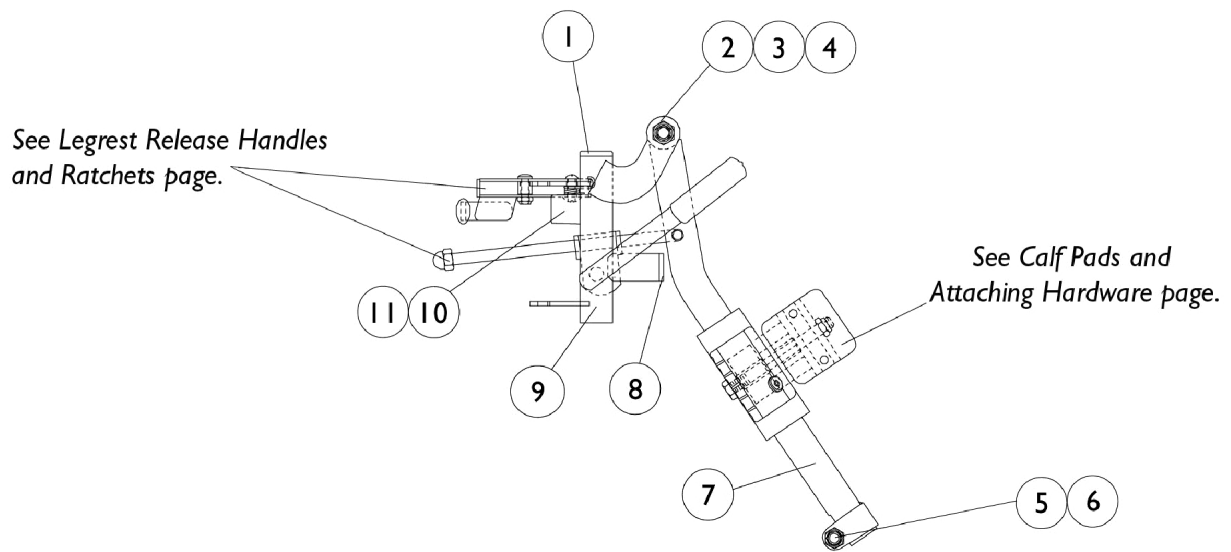

P904A Legrest Supports

Color

P904A Legrest Supports Color

Item Number	Note	Part Number	Description	Quantity Per	
				Package	Assembly
1		1027095	Plug Button, Black (7/8")	1	1
2		11919X000-NLA	NLA - Screw, Slotted Truss Head (3/8-16 x 1-1/2")	1	1
3		1058636-NLA	NLA - Washer, Nylon (25/64 x 7/8 x 1/32")	1	2
4		40363X000	Hex Nut (3/8"-16)	1	1
5		7930330-NLA	NLA - Locknut (5/16-24)	25	1
6		1026030	Bolt, Lug (5/16-24 x 1-3/8")	1	1
7	A	8881048851	Tube, Elevating Adjustable Support, Color - Right	1	1
7	A	8881048852	Tube, Elevating Adjustable Support, Color - Left	1	1
8		1027097	Plug Button, Black (3/4")	1	1
9	A	8881058664-NL A	NLA - Tube, Legrest Support, Color - Right	1	1
9	A	8881058665-NL A	NLA - Tube, Legrest Support, Color - Left	1	1
10		1022874	Bumper	1	1
11		1030979	Screw, Phillips Pan Head Tap (#10-32 x 3/4")	1	1
	A,B	8881058646-NL A	NLA - Legrest Support Assembly, Adult, Color - Right	1	1
	A,B	8881058647-NL A	NLA - Legrest Support Assembly, Adult, Color - Left	1	1

NOTE: A - Specify frame color when ordering. See page titled, "Frame Finishes, Touch-Up Paint and Upholstery Options."
B - Not Shown.