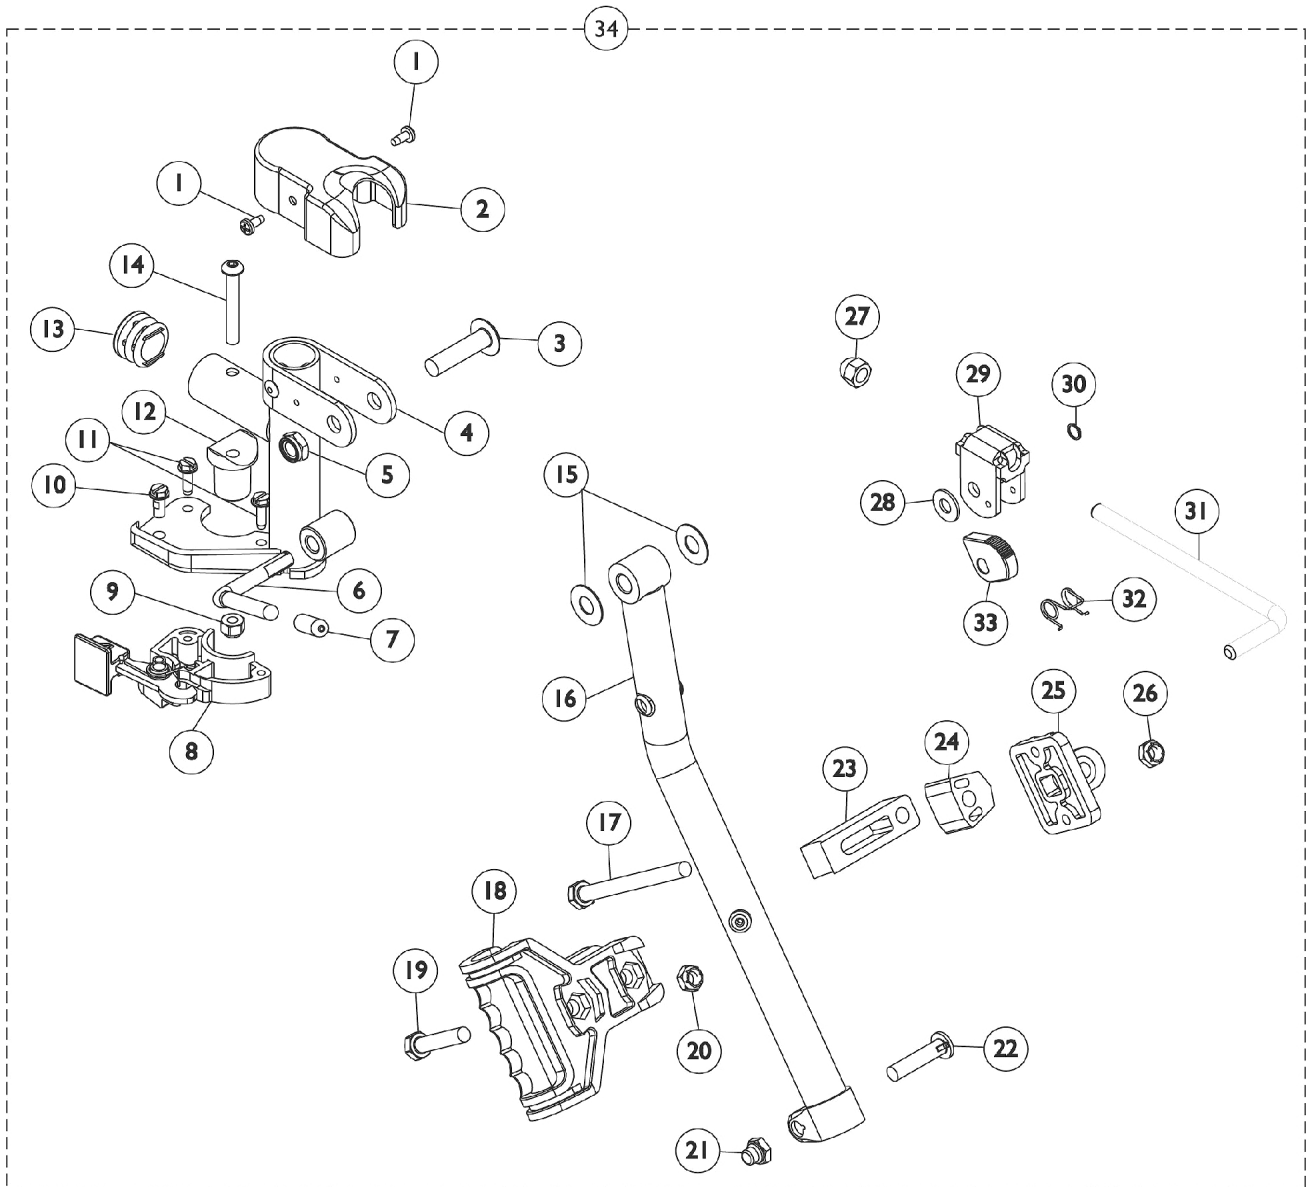

Legrest Support Assembly - AT5044

Ratchet Style (Before 9/21/05)

Specify frame finish when ordering. Legrest Support does not include Legrest Pad.

Legrest Support Assembly - AT5044

Ratchet Style (Before 9/21/05)

Specify frame finish when ordering. Legrest Support does not include Legrest Pad.

Item Number	Note	Part Number	Description	Quantity Per	
				Package	Assembly
1		1025729	Screw, Phillips Pan Head Tap (#8-32 x 3/8")	1	2
2		1017187	Cover, Top	1	1
3		11919X000-NLA	NLA - Screw, Slotted Truss Head (3/8-16 x 1-1/2")	1	1
4		8881045289	Bracket, Legrest Support, Color - Right	1	1
4		8881045290	Bracket, Legrest Support, Color - Left	1	1
5		40363X000	Hex Nut (3/8"-16)	1	1
6		1037126	Handle, Release	1	1
7		1040060	Tip, Plastic, Black	1	1
8		1025454	Housing, Latch - Right	1	1
8		1025455	Housing, Latch - Left	1	1
9		1025736	Locknut (1/4-20)	1	1
10		1017423	Screw, Slotted Hex Washer Head w/ Patch (#10-32 x 1/2")	1	1
11		1025451	Screw, Slotted Hex Washer Head (#10-32 x 5/8")	1	2
12		1017148	Pivot, Footrest	1	1
13		1029501	Plug Button, Black (1")	1	1
14		1001762	Screw, Socket Button Head (1/4-20 x 1-3/4")	1	1
15		1058636-NLA	NLA - Washer, Nylon (25/64 x 7/8 x 1/32")	1	2
16		8881048851	Tube, Elevating Adjustable Support, Color - Right	1	1
16		8881048852	Tube, Elevating Adjustable Support, Color - Left	1	1
17		1037110	Screw, Hex Head (5/16-24 x 3-1/2")	1	1
18		1032266	Bracket, Legrest Pad Mounting, Black	1	1
19		1028514	Screw, Hex Head (5/16-24 x 1-1/2")	1	1
20		1025730	Locknut (5/16-24)	1	1
21		1107321	Nut, Low Cap (5/16"-24)	1	1
22		1026030	Bolt, Lug (5/16-24 x 1-3/8")	1	1
23		1032267	Spacer, Legrest Pad Mounting, Black	1	1
24		1025133	Spacer, Legrest Pad, Black	1	1
25		04526X019	Plate, Legrest Pad	1	1
26		1025730	Locknut (5/16-24)	1	1
27		10261X000	Nut, Acorn (5/16-24)	1	1
28		1013519	Washer, Nylon (5/16 x 11/16 x 1/16")	1	1
29		04528X002	Bracket, Release, Black	1	1
30		1040831	Ring, Snap	1	1
31		42326X001	Bar, Ratchet	1	1
32		1037485	Spring, Release	1	1
33		1037125	Cam, Legrest	1	1
34	A	8881045291	Legrest Support Assembly, Sector, Color - Right	1	1
34	A	8881045292	Legrest Support Assembly, Sector, Color - Left	1	1

NOTE: A - Includes Items 1-33