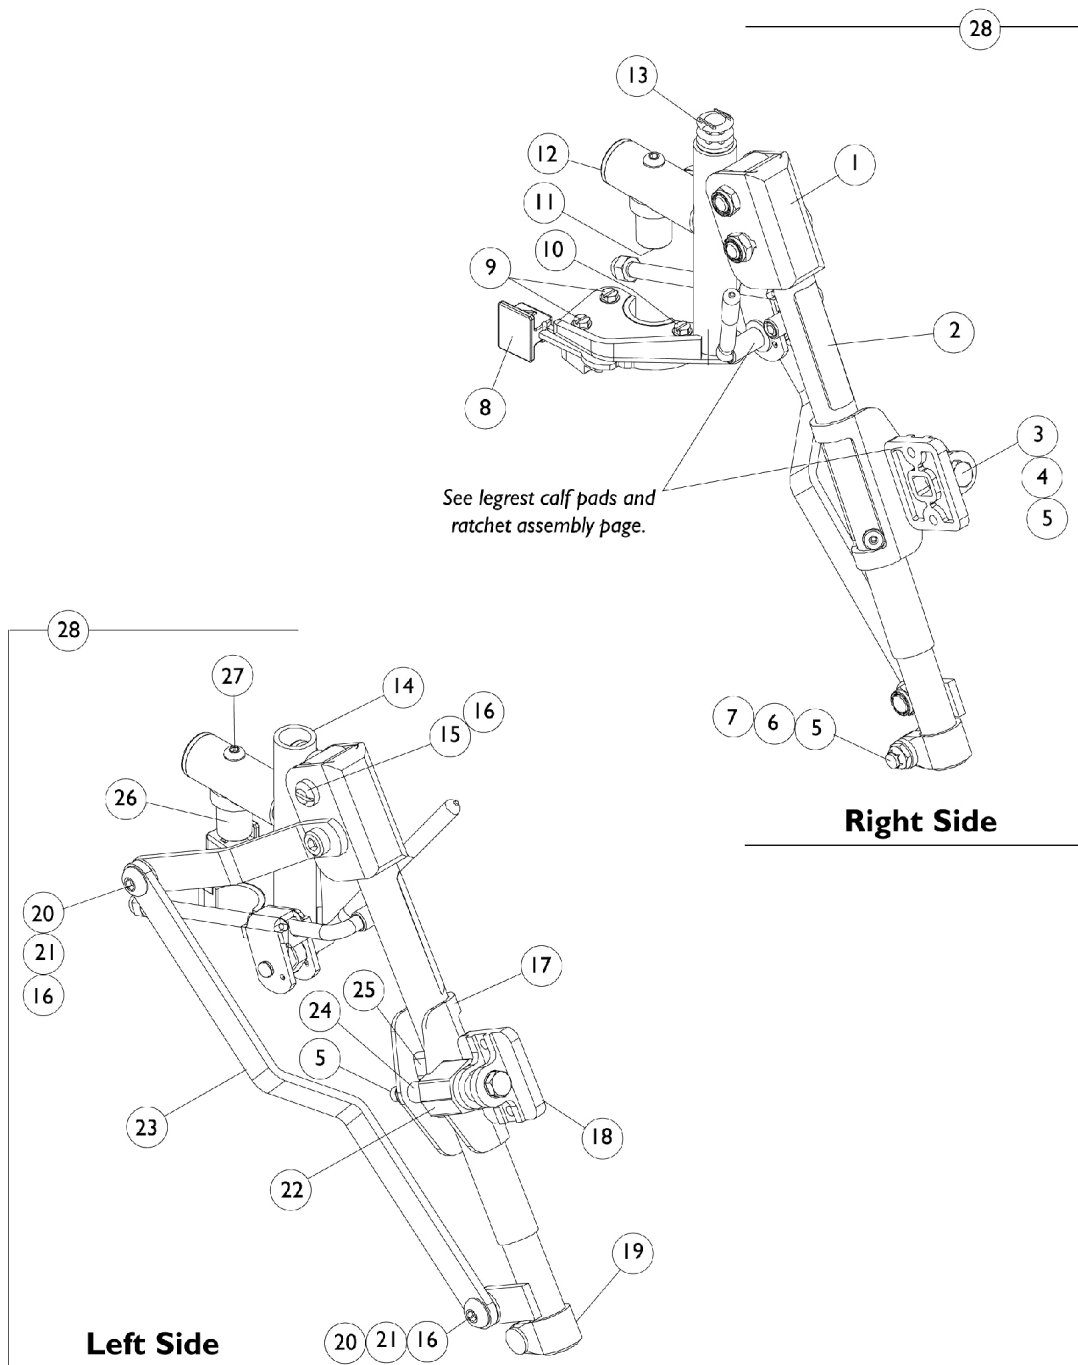

# Articulating Legrest Support Assembly - ATL4A

## Articulating Legrest Support Assembly - ATL4A

Item Number	Note	Part Number	Description	Quantity Per	
				Package	Assembly
1		1022877-NLA	NLA - Tube, Support and Drive Link, Chrome - Right	1	1
1		1022878-NLA	NLA - Tube, Support and Drive Link, Chrome - Left	1	1
2		1024911-NLA	NLA - Decal, Smartleg	1	1
3		1014807	Screw, Hex Head (5/16-24 x 3-1/4")	1	1
4		47330X003	Spacer (5/16 x 1/2 x 3/8")	1	1
5		60264X001	Locknut (5/16-24)	1	2
6		1027377	Washer (#20)	1	1
7		11232X009	Bolt, Lug (5/16-24 x 1-3/8")	1	1
8		1025454	Housing, Latch - Right	1	1
8		1025455	Housing, Latch - Left	1	1
9		1025451	Screw, Slotted Hex Washer Head (#10-32 x 5/8")	1	2
10		1017423	Screw, Slotted Hex Washer Head w/ Patch (#10-32 x 1/2")	1	1
11		1025736	Locknut (1/4-20)	1	1
12		1029501	Plug Button, Black (1")	1	1
13		1027097	Plug Button, Black (3/4")	1	1
14		1082538-NLA	NLA - Tube, Legrest Support, Articulating, Sector, Chrome - Right	1	1
14		1082539-NLA	NLA - Tube, Legrest Support, Articulating, Sector, Chrome - Left	1	1
15		1022854-NLA	NLA - Screw, Shoulder Slotted Head (1/2 x 1-1/8", 3/8-16)	1	1
16		40363X000	Hex Nut (3/8"-16)	1	3
17		1025104	Bracket, Legrest, Chrome	1	1
18		04526X019	Plate, Legrest Pad	1	1
19		1022848	Tube, Slide, Articulating, Chrome - Right	1	1
19		1022849	Tube, Slide, Articulating, Chrome - Left	1	1
20		1022866-NLA	NLA - Screw, Socket Button Head (3/8-16 x 3/4")	1	2
21		1049527	Washer, Nylon (3/8 x 3/4 x 1/16")	1	2
22		1025133	Spacer, Legrest Pad, Black	1	1
23		1022846-NLA	NLA - Bar, Link, Black	1	1
24		47328X003	Bushing, Pivot (5/16 x 7/16 x 7/8")	1	1
25		48823X008	Spring, Leaf	1	1
26		1017148	Pivot, Footrest	1	1
27		1001762	Screw, Socket Button Head (1/4-20 x 1-3/4")	1	1
28	A	1082540	Articulating Legrest Support Assembly, Sector, Chrome - Right	1	1
28	A	1082541	Articulating Legrest Support Assembly, Sector, Chrome - Left	1	1

NOTE: A - Includes Items 1-27