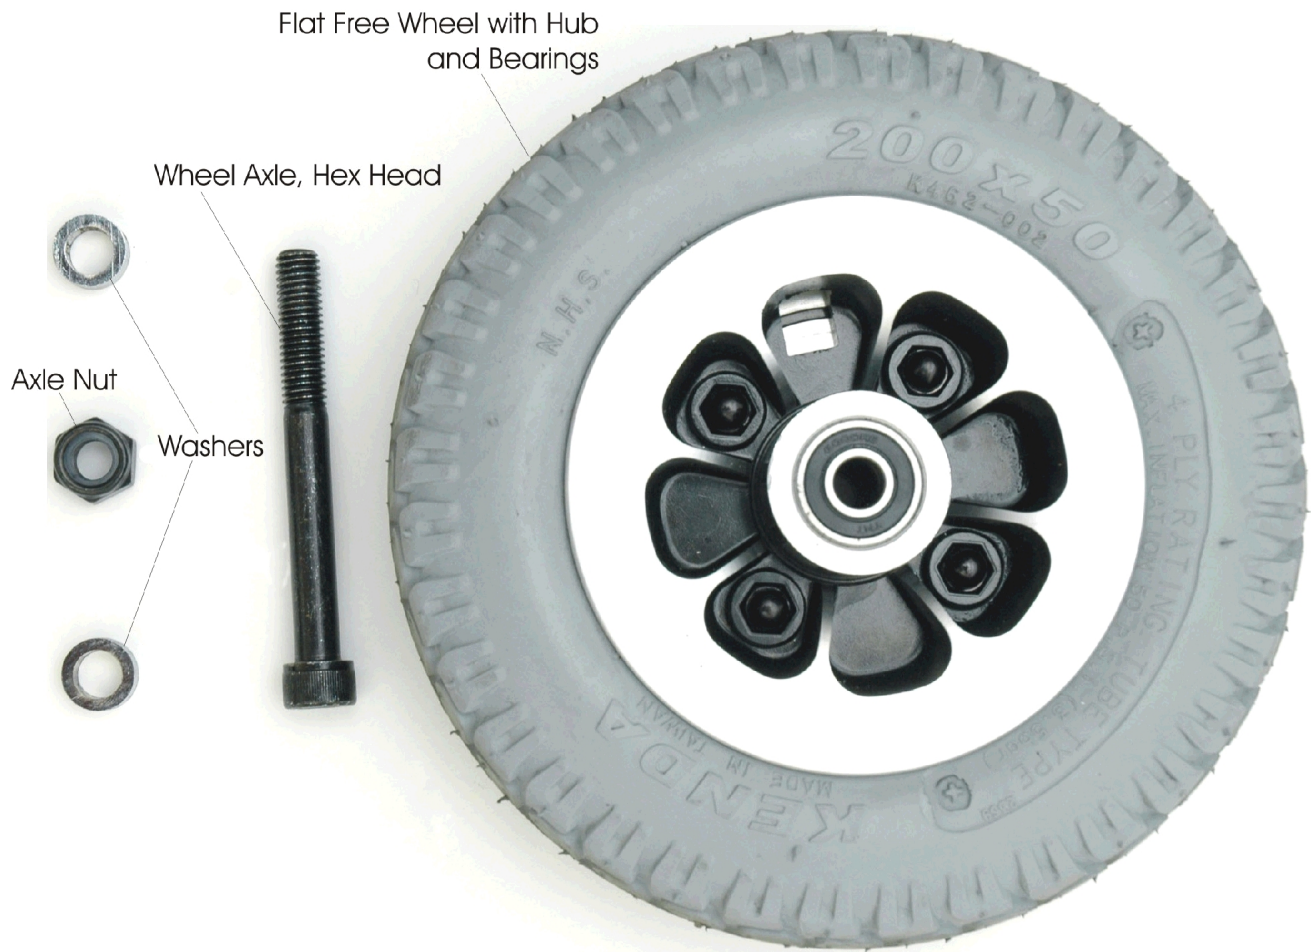

Front Caster

Item Number	Note	Part Number	Description	Quantity Per	
				Package	Assembly
		1128208-NLA	NLA - Kit, Front Caster Wheel Includes: 1 ea. Flat Free Wheel with Hub and Bearings, 1 ea. Wheel Axle (Hex Head), 2 ea. Washers, and 1 ea. Axle Nut	1	1