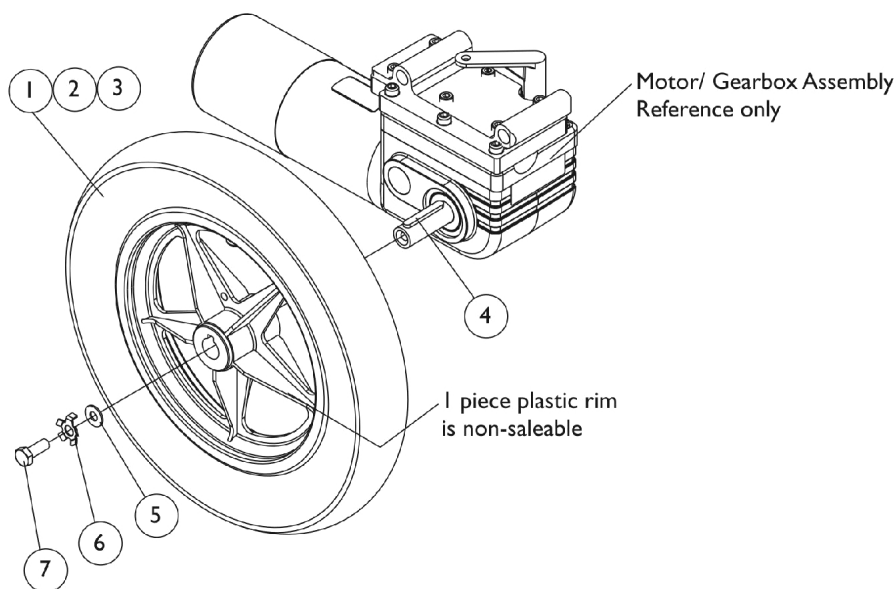

Drive Wheels and Mounting Hardware (12-1/2" x 2-1/4") (For TDX3 w/ 2-Pole or 4-Pole Motors) & (For TDX3 SE w/ 4-Pole Motors)

NOTE: Items 4-7 wheel mounting hardware applies to both item #1 and item #8 12-1/2" drive wheel assemblies listed below.

Item Number	Note	Part Number	Description	Quantity Per	
				Package	Assembly
1	A	1064178-NLA	NLA - Drive Wheel Assembly, 5 Spoke, Pneumatic (12-1/2 x 2-1/4") Includes: Locking Tab Washer with Instruction Sheet	1	1
1	A	1064177	Drive Wheel Assembly, 5 Spoke w/ Foam Fill Insert (12-1/2 x 2-1/4") Includes: Locking Tab Washer with Instruction Sheet	1	1
2		1011524	Tire, Pneumatic, Grey (12-1/2" x 2-1/4")	1	1
3		1011525	Tube, Inner, Black (12-1/2 x 2-1/4")	1	1
4		1023264	Key (6mm x 6mm x 40mm)	1	1
5		1079247	Washer, Flat (21/64 x 53/64 x 7/64")	1	1
6		1064179	Kit, Locking Tab Washer w/ Instruction Sheet (Pair)	2	1
7		1023260	Screw (M8 x 1.25 x 20mm)	1	1
8	B	1122836	Drive Wheel Assembly, 7 Spoke, Pneumatic (12-1/2 x 2-1/4")	1	1
8	C	1122838	Drive Wheel Assembly, 7 Spoke with Foam Fill Insert (12-1/2 x 2-1/4")	1	1
9		1123137	Drive Wheel Hardware, Hub and 2-Piece Rim (12-1/2 x 2-1/4") Consists of: 4 ea. Screw, Socket Head Cap (5/16-24 x 1") 4 ea. Locknut (5/16-24) 7 ea. Screw, Socket Head Cap (1/4-20 x 1")	1	1
10		1123138	Rim Assembly, Inner/Outer (12-1/2 x 2-1/4")	1	1
11		1122196	Hub, Wheel	1	1
12		1011525	Tube, Inner, Black (12-1/2 x 2-1/4")	1	1
13		1011524	Tire, Pneumatic, Grey (12-1/2" x 2-1/4")	1	1
14		1122837	Tire w/ Foam Fill Insert, Grey (12-1/2" x 2-1/4")	1	1
15		1122835	Cap, Hub, Spoke	1	1