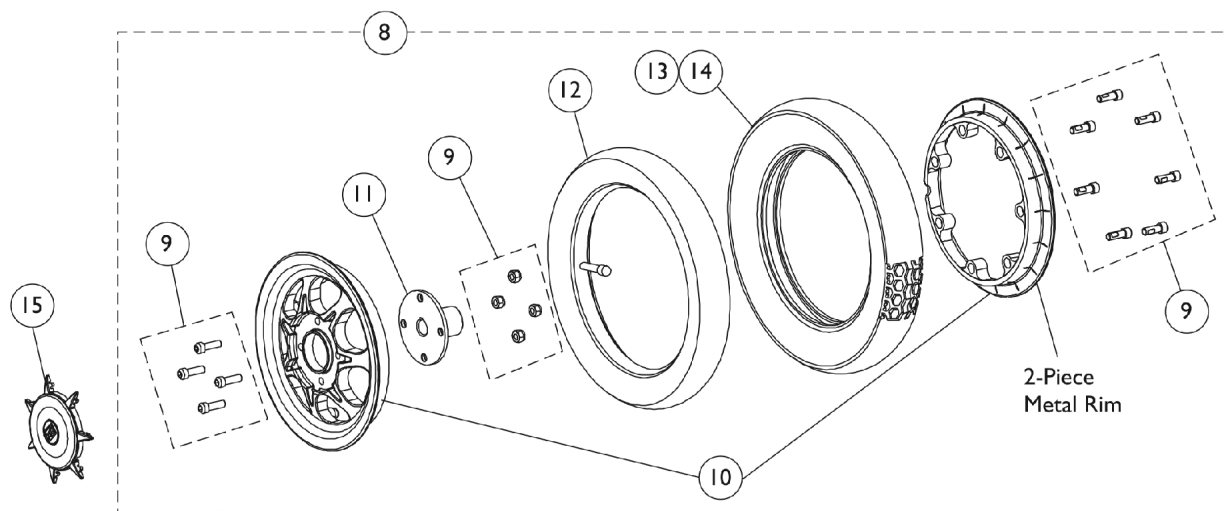

**12-1/2" x 2-1/4" Drive Wheel
For TDX3 with a 4-Pole Motor
(Standard) 10/18/03-10/8/06
For TDX3 SE with a 4-Pole Motor
(Standard) introduced 11/15/06**