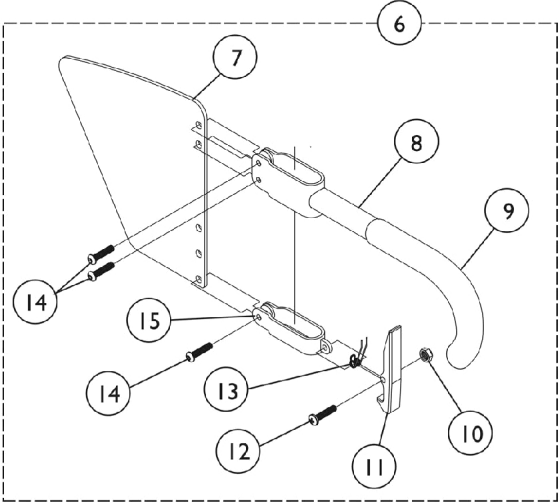

"T" Arms and Hardware

"T" Arms and Hardware

Item Number	Note	Part Number	Description	Quantity Per	
				Package	Assembly
1	A	8881053570	Kit, Arm Pad w/ Screws, Desk Length (Pair)	2	1
1	A	8881053571	Kit, Arm Pad w/ Screws, Full Length (Pair)	2	1
2		1055205	Package, Screw Phillips Pan Head (#10-32 x 1-3/8")	2	1
3		1069639	T-Arm Assembly w/ Plug Buttons, Desk Length, Low Range, Black	1	1
3		1069641	T-Arm Assembly w/ Plug Buttons, Desk Length, High Range, Black	1	1
3		1069643	T-Arm Assembly w/ Plug Buttons, Full Length, Low Range, Black	1	1
3		1069645	T-Arm Assembly w/ Plug Buttons, Full Length, High Range, Black	1	1
4		1027095	Plug Button, Black (7/8")	1	2
5		1069635	Post, Arm, Low Range	1	1
5		1069637	Post, Arm, High Range	1	1
6	B	1073424	Kit, Clothing Guard, Low Range - Right	1	1
6	B	1073425	Kit, Clothing Guard, Low Range - Left	1	1
6	B	1073422	Kit, Clothing Guard, High Range - Right	1	1
6	B	1073423	Kit, Clothing Guard, High Range - Left	1	1
7		1069652-NLA	NLA - Guard, Clothing, Low Range	1	1
7		1069651-NLA	NLA - Guard, Clothing, High Range	1	1
8		1069634	Tube, Support, Low Range, Black - Right	1	1
8		1073247-NLA	NLA - Tube, Support, Low Range, Black - Left	1	1
8		1069650-NLA	NLA - Tube, Support, High Range, Black - Right	1	1
8		1073246	Tube, Support, High Range, Black - Left	1	1
9		1028427	Grip, Foam	1	1
10		1025731	Locknut (#10-32)	1	1
11		1076839-NLA	NLA - Lever, Locking	1	1
12		1025716	Screw, Phillips Pan Head (#10-32 x 11/16")	1	1
13		1073196-NLA	NLA - Spring, Torsion	1	1
14		1006773-NLA	NLA - Screw, Socket Button Head (1/4-20 x 1/2")	1	3
15		1075069-NLA	NLA - Clamp, Clothing Guard - Right	1	1
15		1075070-NLA	NLA - Clamp, Clothing Guard - Left	1	1
16	C	1069632	Arm Socket Assembly, Bolt On	1	1
17		1055305-NLA	NLA - Screw, Socket Button Head (1/4-28 x 3/4")	1	4
18		1069609	Insert, Arm Socket, Black	1	2
19		1055348	Screw, Hex Head (1/4-28 x 1-3/4")	1	2
20		1069629-NLA	NLA - Bracket, T-Arm Socket, Threaded, Black	1	1
21		1026907	Washer (1/4 x 1/2 x 1/16")	1	2
22		1085111	Nut, Hex (1/4-28)	1	3
23		1069620-NLA	NLA - Bracket, Socket, Black	1	1
24		1026108	Lockwasher (1/4 x 15/32 x 1/64")	1	4
	D	See Chart	"T" Arm Kits	1	1