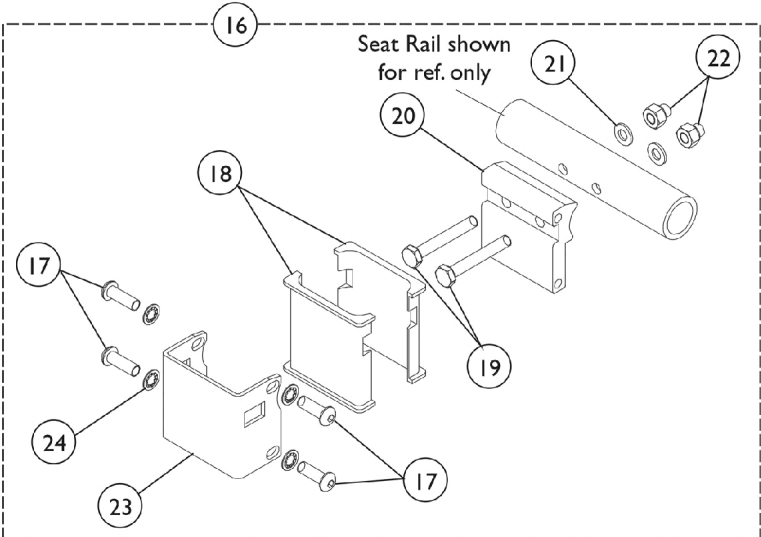

"T" Arms and Hardware

"T" Arms and Hardware

Item Number	Note	Part Number	Description	Quantity Per	
				Package	Assembly
1	A	8881053570	Kit, Arm Pad w/ Screws, Desk Length (Pair)	2	1
1	A	8881053571	Kit, Arm Pad w/ Screws, Full Length (Pair)	2	1
2		1055205	Package, Screw Phillips Pan Head (#10-32 x 1-3/8")	2	1
3		1069639	T-Arm Assembly w/ Plug Buttons, Desk Length, Low Range, Black	1	1
3		1069641	T-Arm Assembly w/ Plug Buttons, Desk Length, High Range, Black	1	1
3		1069643	T-Arm Assembly w/ Plug Buttons, Full Length, Low Range, Black	1	1
3		1069645	T-Arm Assembly w/ Plug Buttons, Full Length, High Range, Black	1	1
4		1027095	Plug Button, Black (7/8")	1	2
5		1069635	Post, Arm, Low Range	1	1
5		1069637	Post, Arm, High Range	1	1
6	B	1073424	Kit, Clothing Guard, Low Range - Right	1	1
6	B	1073425	Kit, Clothing Guard, Low Range - Left	1	1
6	B	1073422	Kit, Clothing Guard, High Range - Right	1	1
6	B	1073423	Kit, Clothing Guard, High Range - Left	1	1
7		1069652-NLA	NLA - Guard, Clothing, Low Range	1	1
7		1069651-NLA	NLA - Guard, Clothing, High Range	1	1
8		1069634	Tube, Support, Low Range, Black - Right	1	1
8		1073247-NLA	NLA - Tube, Support, Low Range, Black - Left	1	1
8		1069650-NLA	NLA - Tube, Support, High Range, Black - Right	1	1
8		1073246	Tube, Support, High Range, Black - Left	1	1
9		1028427	Grip, Foam	1	1
10		1025731	Locknut (#10-32)	1	1
11		1076839-NLA	NLA - Lever, Locking	1	1
12		1025716	Screw, Phillips Pan Head (#10-32 x 11/16")	1	1
13		1073196-NLA	NLA - Spring, Torsion	1	1
14		1006773-NLA	NLA - Screw, Socket Button Head (1/4-20 x 1/2")	1	3
15		1075069-NLA	NLA - Clamp, Clothing Guard - Right	1	1
15		1075070-NLA	NLA - Clamp, Clothing Guard - Left	1	1
16	C	1069632	Arm Socket Assembly, Bolt On	1	1
17		1055305-NLA	NLA - Screw, Socket Button Head (1/4-28 x 3/4")	1	4
18		1069609	Insert, Arm Socket, Black	1	2
19		1055348	Screw, Hex Head (1/4-28 x 1-3/4")	1	2
20		1069629-NLA	NLA - Bracket, T-Arm Socket, Threaded, Black	1	1
21		1026907	Washer (1/4 x 1/2 x 1/16")	1	2
22		1085111	Nut, Hex (1/4-28)	1	3
23		1069620-NLA	NLA - Bracket, Socket, Black	1	1
24		1026108	Lockwasher (1/4 x 15/32 x 1/64")	1	4
	D	See Chart	"T" Arm Kits	1	1