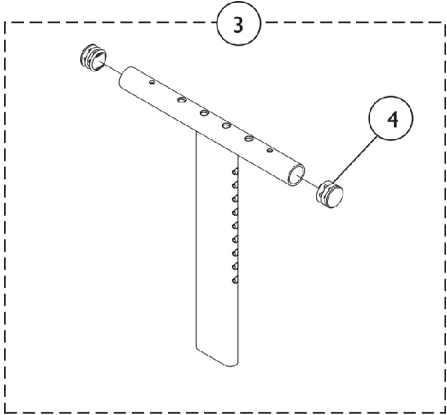

"T" Arms and Hardware

"T" Arms and Hardware

Item Number	Note	Part Number	Description	Quantity Per	
				Package	Assembly
1	A	8881053570	Kit, Arm Pad w/ Screws, Desk Length (Pair)	2	1
1	A	8881053571	Kit, Arm Pad w/ Screws, Full Length (Pair)	2	1
2		1055205	Package, Screw Phillips Pan Head (#10-32 x 1-3/8")	2	1
3		1069639	T-Arm Assembly w/ Plug Buttons, Desk Length, Low Range, Black	1	1
3		1069641	T-Arm Assembly w/ Plug Buttons, Desk Length, High Range, Black	1	1
3		1069643	T-Arm Assembly w/ Plug Buttons, Full Length, Low Range, Black	1	1
3		1069645	T-Arm Assembly w/ Plug Buttons, Full Length, High Range, Black	1	1
4		1027095	Plug Button, Black (7/8")	1	2
5		1069635	Post, Arm, Low Range	1	1
5		1069637	Post, Arm, High Range	1	1
6	B	1073424	Kit, Clothing Guard, Low Range - Right	1	1
6	B	1073425	Kit, Clothing Guard, Low Range - Left	1	1
6	B	1073422	Kit, Clothing Guard, High Range - Right	1	1
6	B	1073423	Kit, Clothing Guard, High Range - Left	1	1
7		1069652-NLA	NLA - Guard, Clothing, Low Range	1	1
7		1069651-NLA	NLA - Guard, Clothing, High Range	1	1
8		1069634	Tube, Support, Low Range, Black - Right	1	1
8		1073247-NLA	NLA - Tube, Support, Low Range, Black - Left	1	1
8		1069650-NLA	NLA - Tube, Support, High Range, Black - Right	1	1
8		1073246	Tube, Support, High Range, Black - Left	1	1
9		1028427	Grip, Foam	1	1
10		1025731	Locknut (#10-32)	1	1
11		1076839-NLA	NLA - Lever, Locking	1	1
12		1025716	Screw, Phillips Pan Head (#10-32 x 11/16")	1	1
13		1073196-NLA	NLA - Spring, Torsion	1	1
14		1006773-NLA	NLA - Screw, Socket Button Head (1/4-20 x 1/2")	1	3
15		1075069-NLA	NLA - Clamp, Clothing Guard - Right	1	1
15		1075070-NLA	NLA - Clamp, Clothing Guard - Left	1	1
16	C	1069632	Arm Socket Assembly, Bolt On	1	1
17		1055305-NLA	NLA - Screw, Socket Button Head (1/4-28 x 3/4")	1	4
18		1069609	Insert, Arm Socket, Black	1	2
19		1055348	Screw, Hex Head (1/4-28 x 1-3/4")	1	2
20		1069629-NLA	NLA - Bracket, T-Arm Socket, Threaded, Black	1	1
21		1026907	Washer (1/4 x 1/2 x 1/16")	1	2
22		1085111	Nut, Hex (1/4-28)	1	3
23		1069620-NLA	NLA - Bracket, Socket, Black	1	1
24		1026108	Lockwasher (1/4 x 15/32 x 1/64")	1	4
	D	See Chart	"T" Arm Kits	1	1