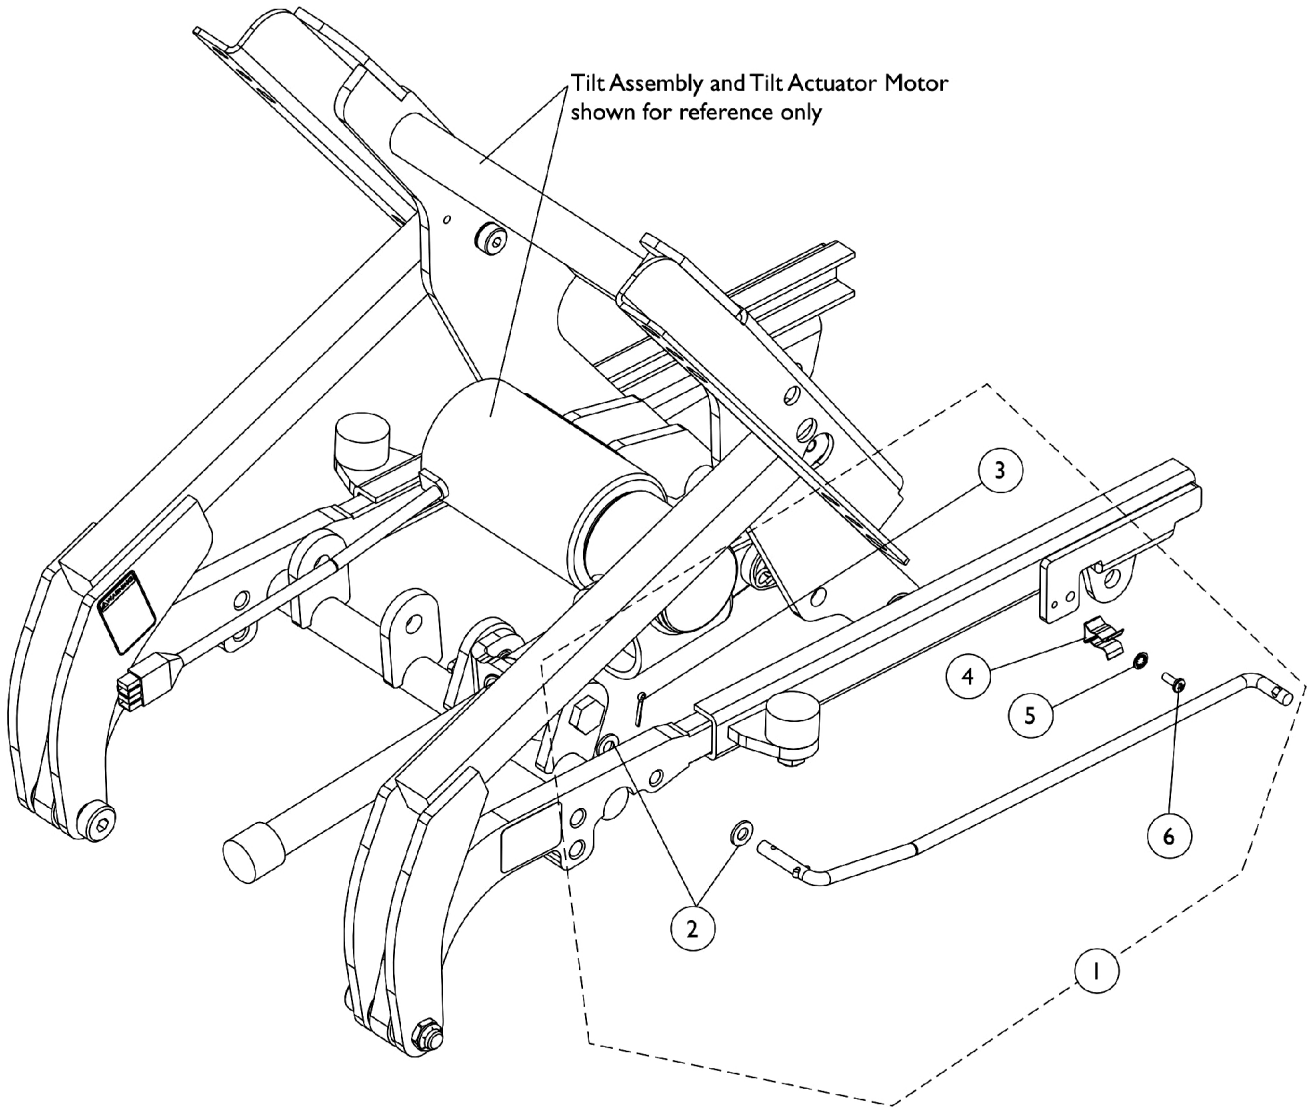

Prop Rod Assembly

Prop Rod Assembly

Item Number	Note	Part Number	Description	Quantity Per	
				Package	Assembly
1	A	1128385-NLA	NLA - Kit, Prop Rod	1	1
2			Washer (1/4 x 1/2 x 1/16")	1	2
3			NLA - Pin, Cotter (5/64 x 1/2")	1	1
4			NLA - Clip, Adjustable Finger Grip (#28)	1	1
5			NLA - Lockwasher (1/8" x 3/4" x 1/16")	1	1
6			NLA - Screw, Phillips Pan Head Tap (6-32 x 3/8")	1	1

NOTE: A - Includes the Prop Rod and items 2-6