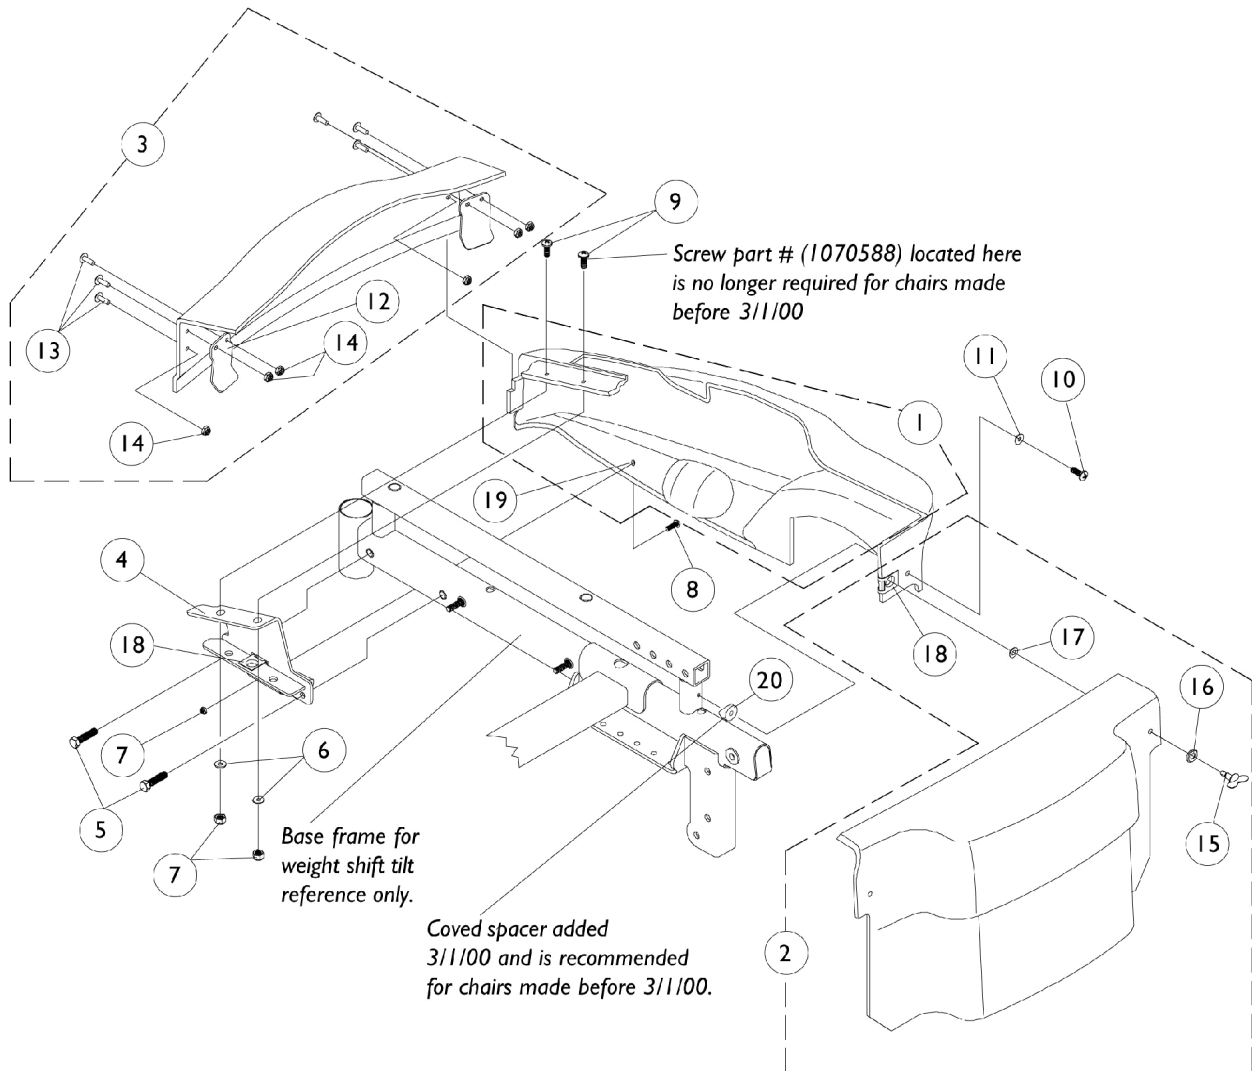

Shroud Covers

Weight Shifting Tilt

Before 3/1/00

Shroud Covers

Weight Shifting Tilt

Before 3/1/00

Item #'s 1-3 Shroud Covers Before 3/1/00 Weight Shifting Tilt

Item Number	Description	Bright Plum Metallic	Bright Blue Metallic	Blue Green Chameleon	Candy Apple Red
1	Side Panel - Right	1080685 See Note(s) B, A	1080686-NLA See Note(s) B, A	1080687-NLA See Note(s) C, A, B	1085100-NLA See Note(s) A, C, B
1	Side Panel - Left	1080688-NLA See Note(s) A, B	1080689-NLA See Note(s) A, B	1080690-NLA See Note(s) A, C, B	1085101-NLA See Note(s) A, B, C
2	Battery Cover	1080694-NLA	1080695-NLA	1080696-NLA	1085103-NLA See Note(s) C
3	Trunk Lid	1080691-NLA	1080692-NLA	1080693-NLA	1085102-NLA See Note(s) C

NOTE: A - Decals not included. See page titled, "Packaging, Literature and Decals."
 B - Side Panel includes Rubber Bushing.
 C - Shrouds made before 3/1/00 are NLA. See shrouds made after 2/29/00 and select color conversion package.